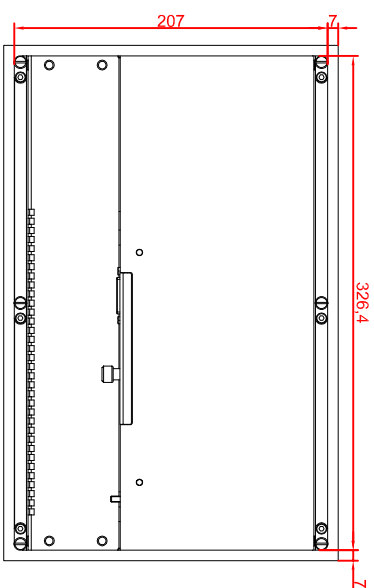

CP6229-0000-0020  
main dimensions

rear view  
dimensions in mm