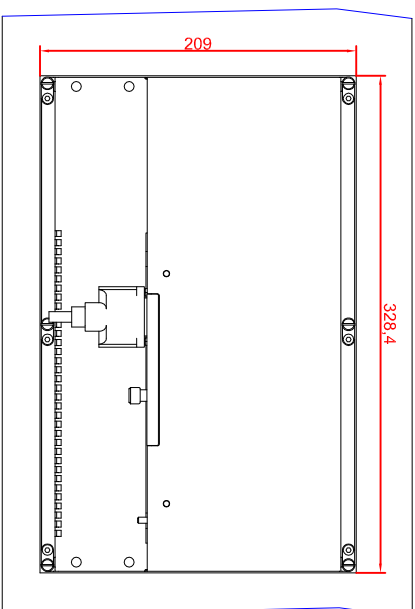

CP6229-0000-0020  
main dimensions

rear view  
dimensions in mm