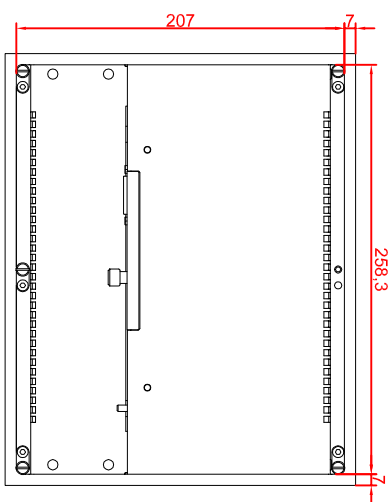

CP6219-0001-0020
main dimensions

rear view
with
install measure

rear view
dimensions in mm

right view

front view