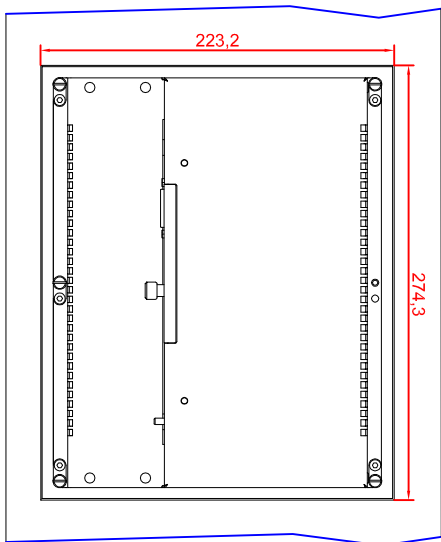

CP6219-0001-0020
main dimensions

rear view
with
install measure

rear view
dimensions in mm

right view

front view