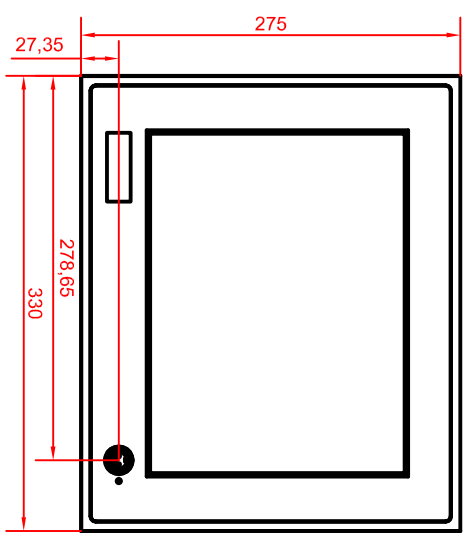

bottom view

rear view with install measure

rear view

dimensions in mm

right view

front view

CP6201-0011  
main dimensions