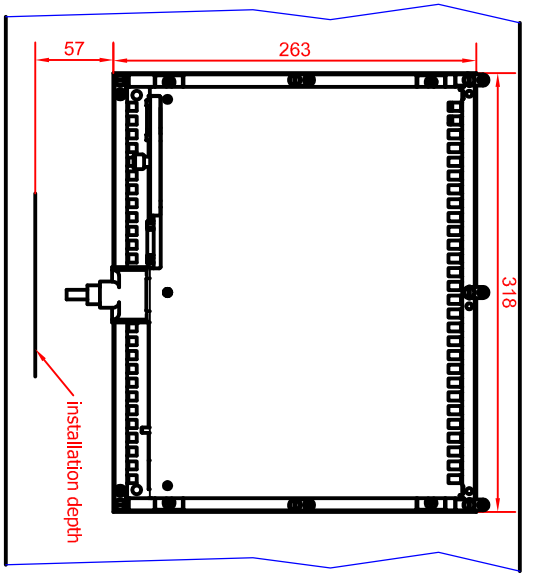

bottom view

rear view with install measure

rear view

dimensions in mm

right view

front view

CP6201-0011  
main dimensions