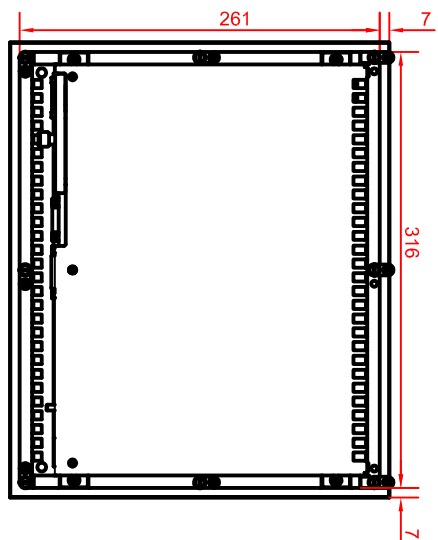

bottom view

rear view with install measure

rear view

dimensions in mm

right view

front view

CP6201-0011  
main dimensions