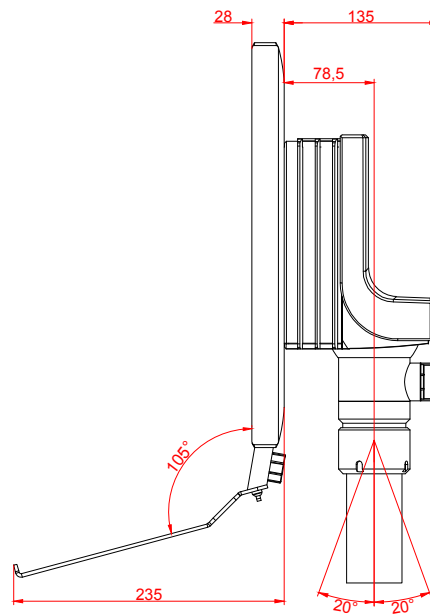

CP3724-M184-M406

main dimensions and  
fixing points

dimensions in mm

bottom view

rear view

right view

front view