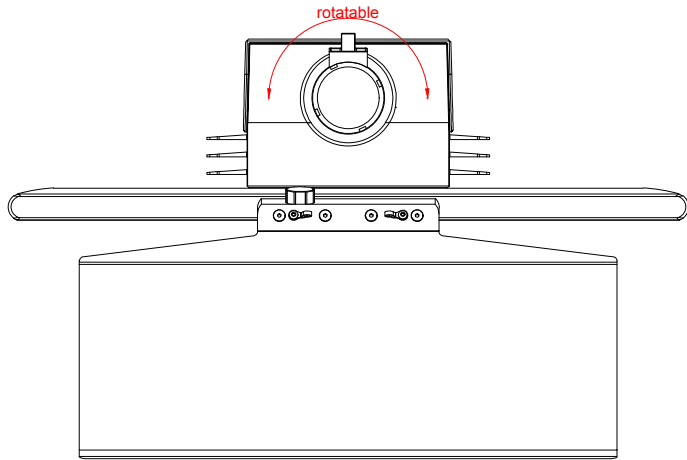

CP3724-M184-M406

main dimensions and  
fixing points

dimensions in mm

bottom view

rear view

right view

front view