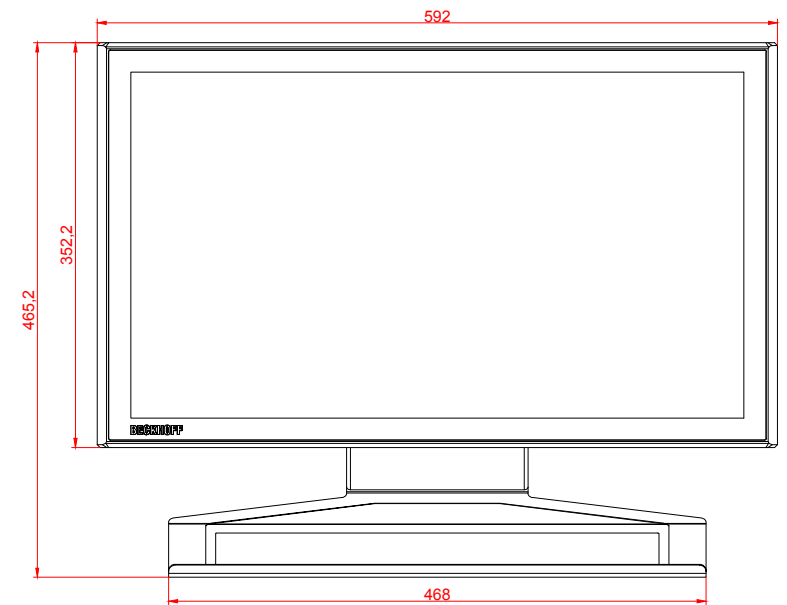

CP3724-M184-M406

main dimensions and  
fixing points

dimensions in mm

bottom view

rear view

right view

front view