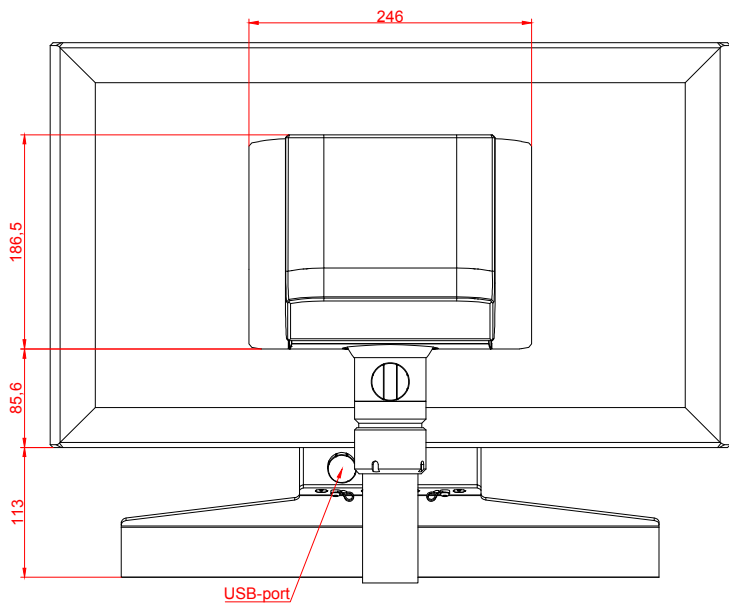

CP3724-M184-M406

main dimensions and  
fixing points

dimensions in mm

bottom view

rear view

right view

front view