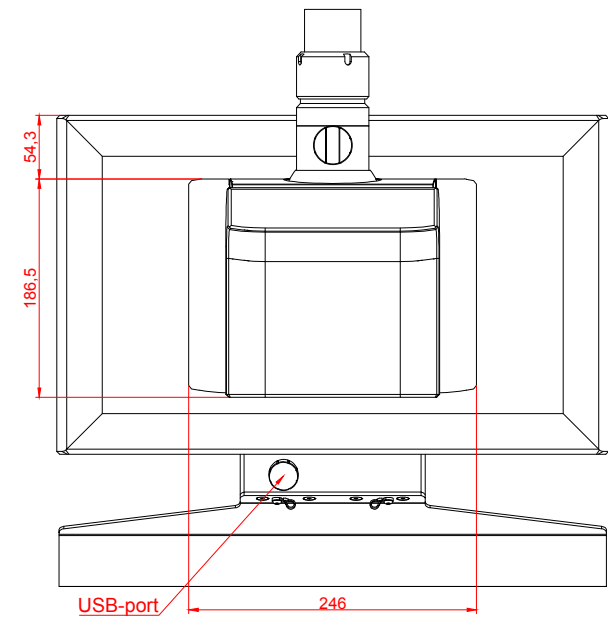

front view

left view

rear view

top view

CP3718-M406

main dimensions and  
fixing points

dimensions in mm