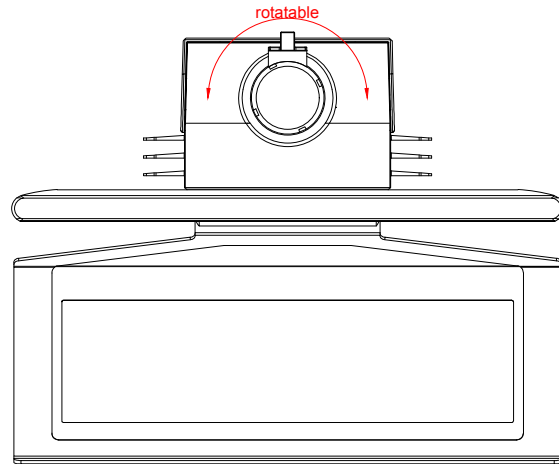

front view

left view

rear view

top view

CP3718-M406

main dimensions and  
fixing points

dimensions in mm