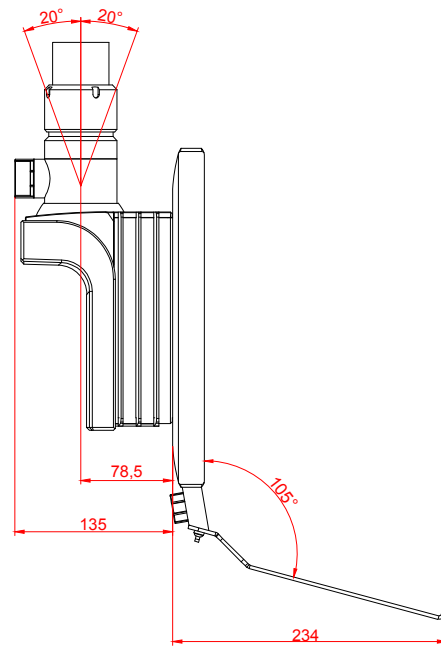

front view

left view

rear view

top view

CP3718-M406

main dimensions and  
fixing points

dimensions in mm