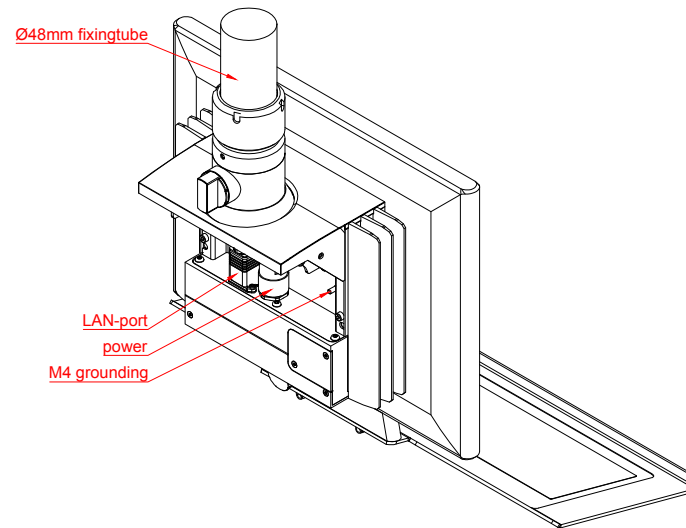

front view

left view

rear view

top view

CP3718-M406

main dimensions and  
fixing points

dimensions in mm