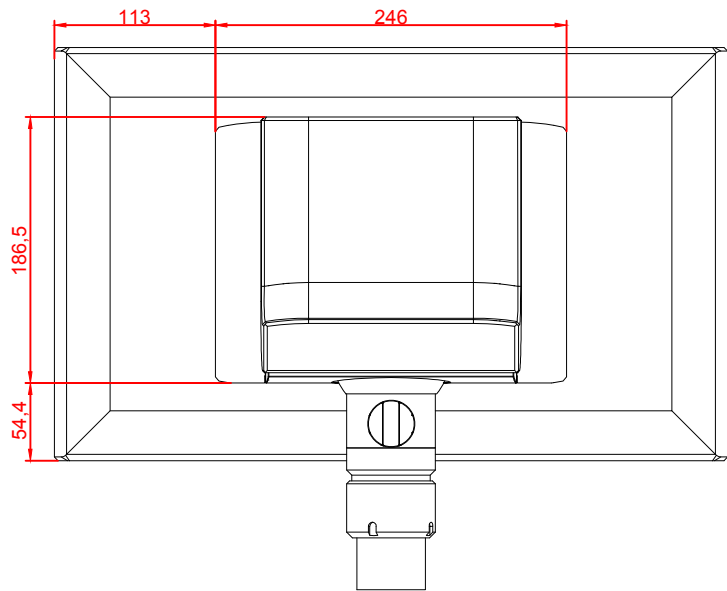

CP3718-M184

main dimensions and
fixing points

dimensions in mm

bottom view

rear view

left view

front view