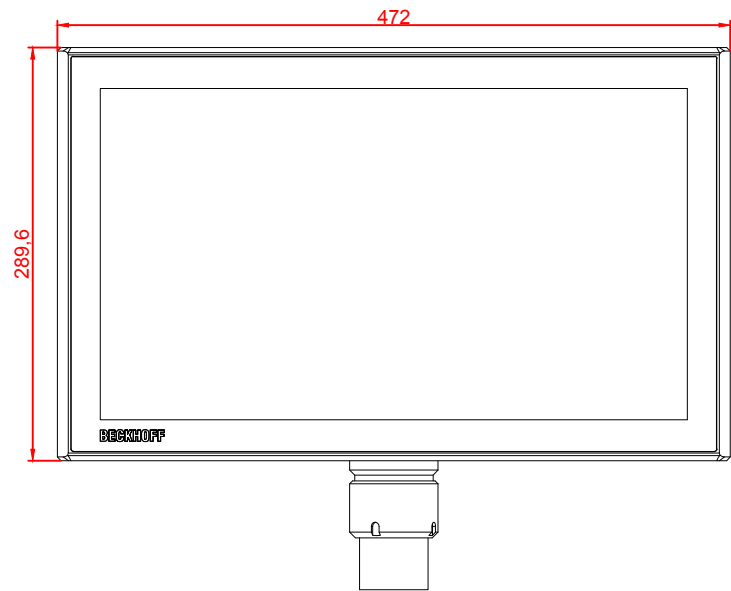

CP3718-M184

main dimensions and
fixing points

dimensions in mm

bottom view

rear view

left view

front view