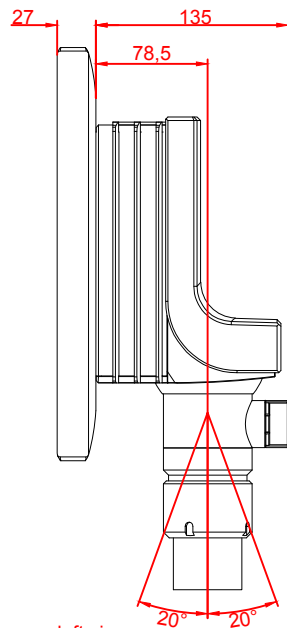

CP3718-M184

main dimensions and
fixing points

dimensions in mm

bottom view

rear view

left view

front view