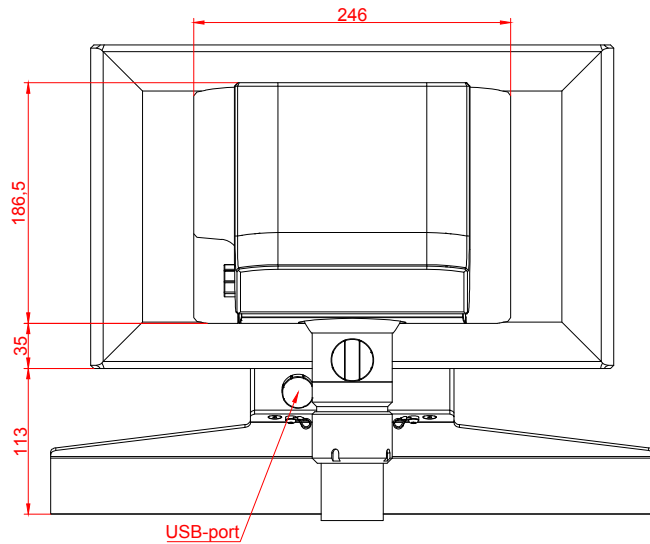

CP3716-M184-E274-M406

main dimensions and
fixing points

dimensions in mm

bottom view

rear view

right view

front view