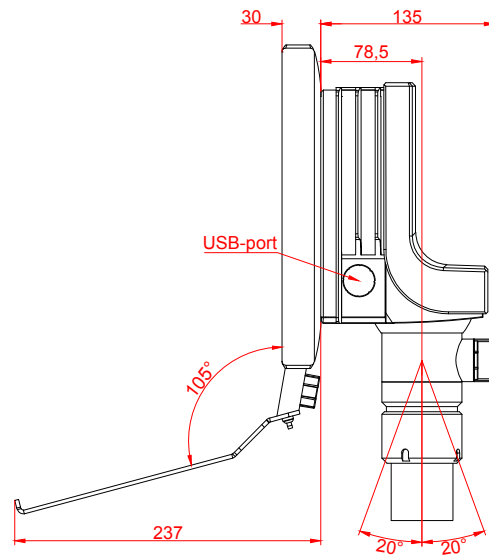

CP3716-M184-E274-M406

main dimensions and
fixing points

dimensions in mm

bottom view

rear view

right view

front view