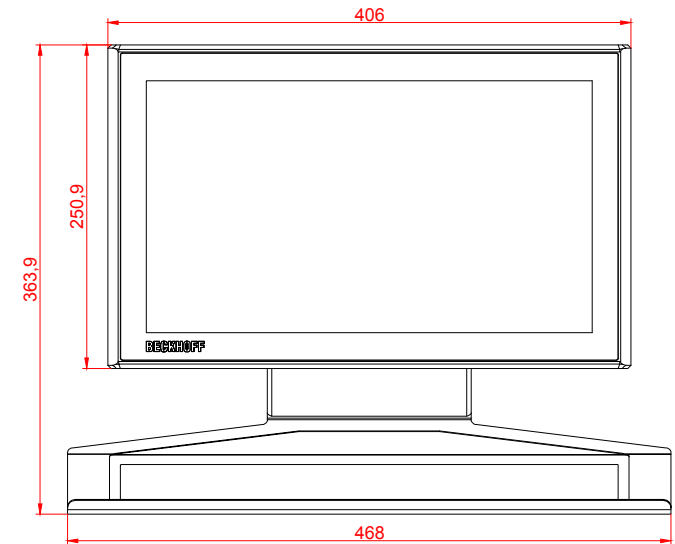

CP3716-M184-E274-M406

main dimensions and
fixing points

dimensions in mm

bottom view

rear view

right view

front view