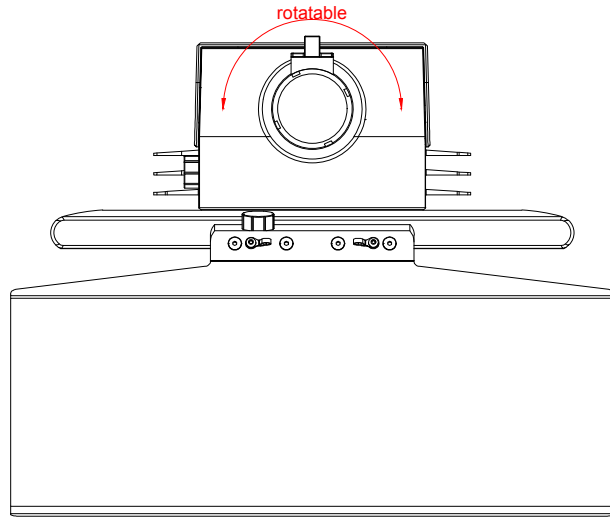

CP3716-M184-E274-M406

main dimensions and
fixing points

dimensions in mm

bottom view

rear view

right view

front view