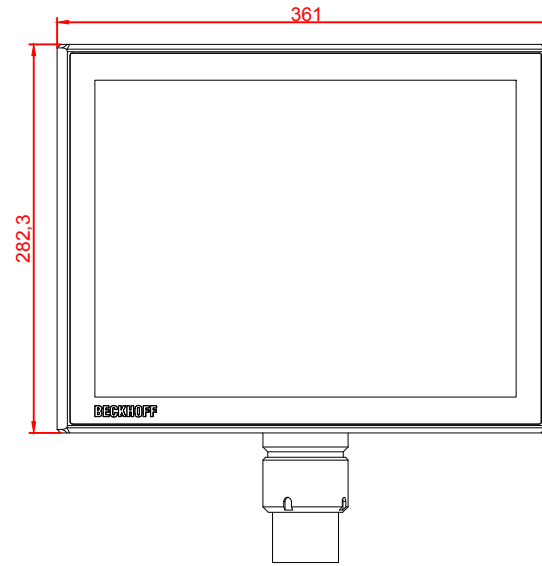

CP3715-M184-E274

main dimensions and
fixing points

dimensions in mm

bottom view

rear view

left view

front view