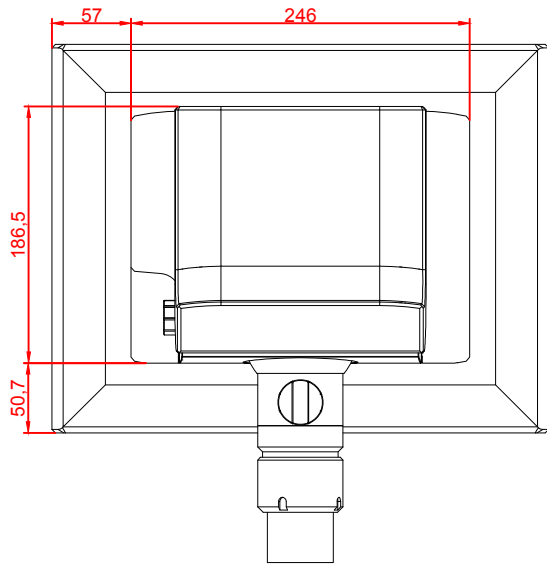

CP3715-M184-E274

main dimensions and
fixing points

dimensions in mm

bottom view

rear view

left view

front view