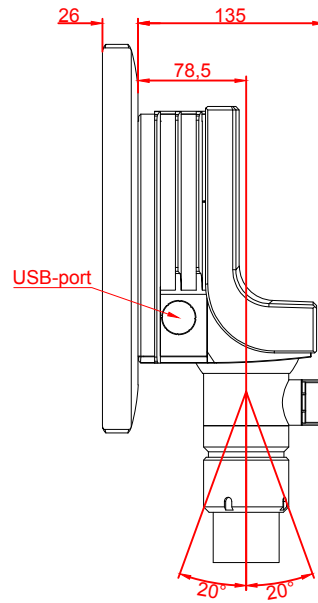

CP3715-M184-E274

main dimensions and
fixing points

dimensions in mm

bottom view

rear view

left view

front view