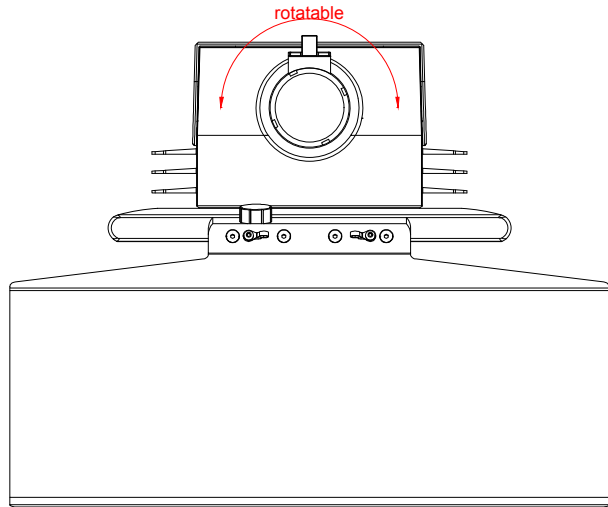

CP3712-M184-M406

main dimensions and  
fixing points

dimensions in mm

bottom view

rear view

right view

front view