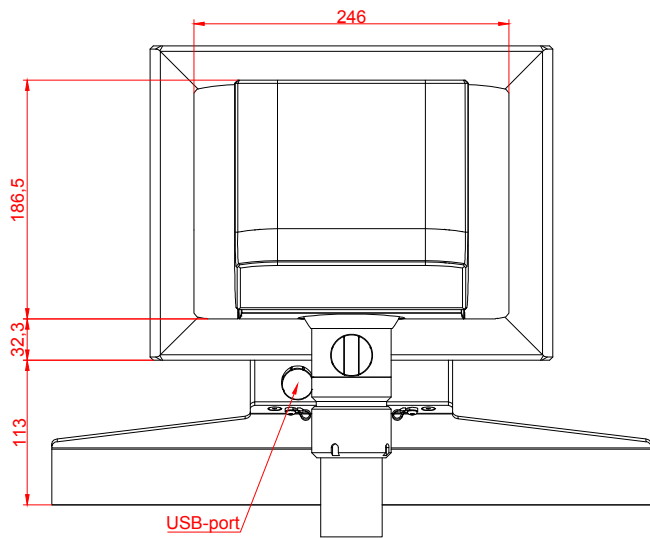

CP3712-M184-M406

main dimensions and  
fixing points

dimensions in mm

bottom view

rear view

right view

front view