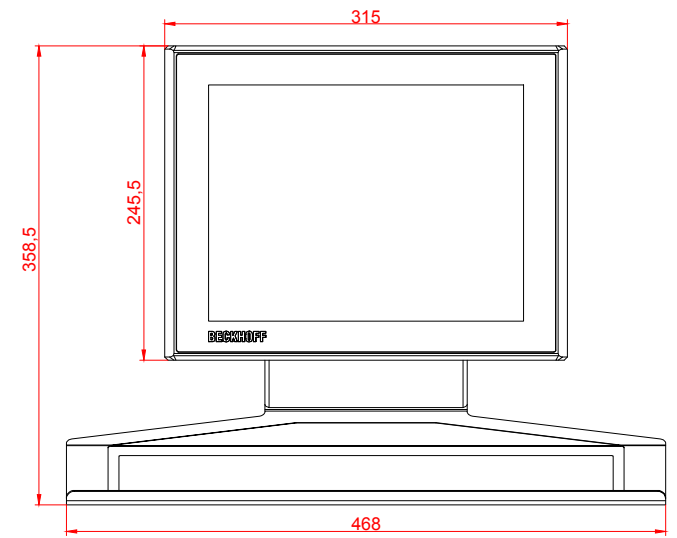

CP3712-M184-M406

main dimensions and  
fixing points

dimensions in mm

bottom view

rear view

right view

front view