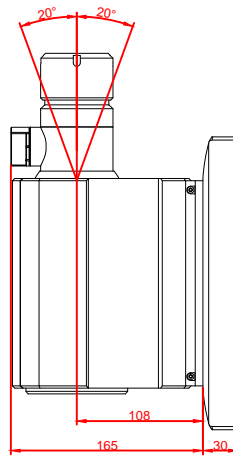

CP3216

main dimensions and
fixing points

dimensions in mm

front view

left view

rear view

top view