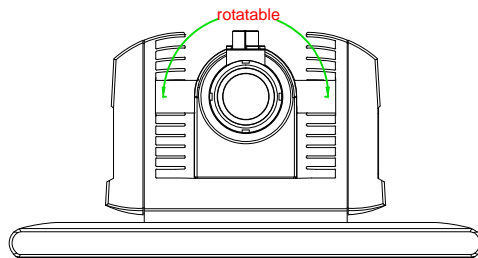

CP3216

main dimensions and
fixing points

dimensions in mm

front view

left view

rear view

top view