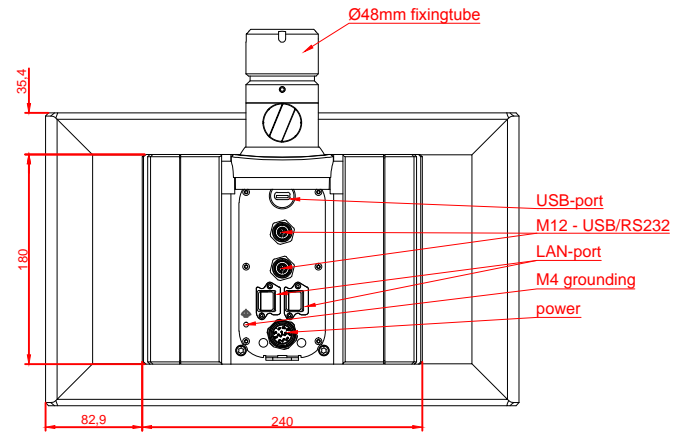

CP3216

main dimensions and
fixing points

dimensions in mm

front view

left view

rear view

top view