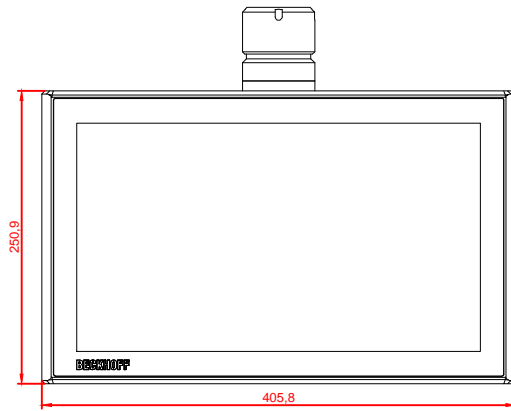

CP3216

main dimensions and
fixing points

dimensions in mm

front view

left view

rear view

top view