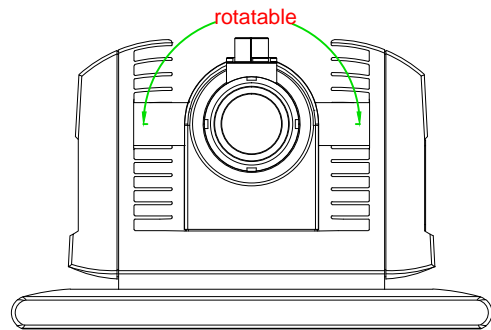

CP3212

main dimensions and fixing points

dimensions in mm

front view

left view

rear view

top view