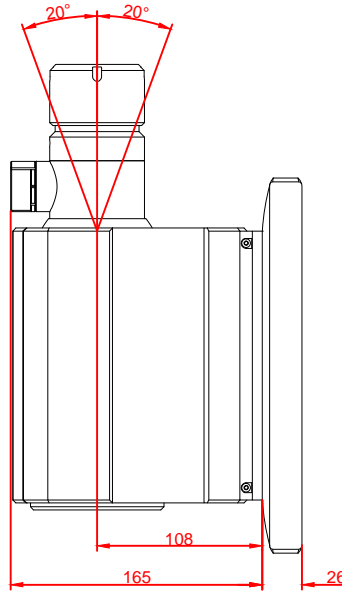

CP3212

main dimensions and fixing points

dimensions in mm

front view

left view

rear view

top view