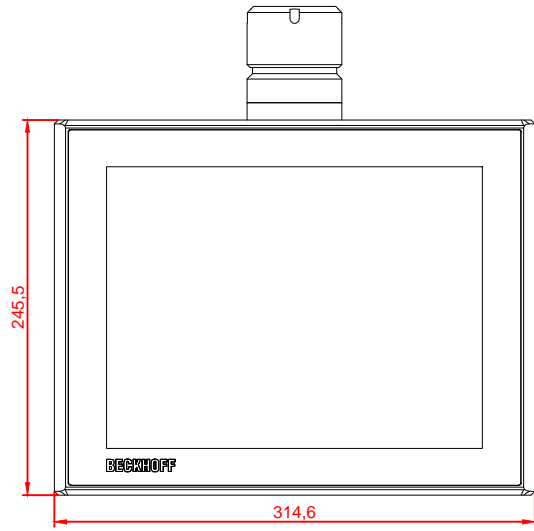

CP3212

main dimensions and fixing points

dimensions in mm

front view

left view

rear view

top view