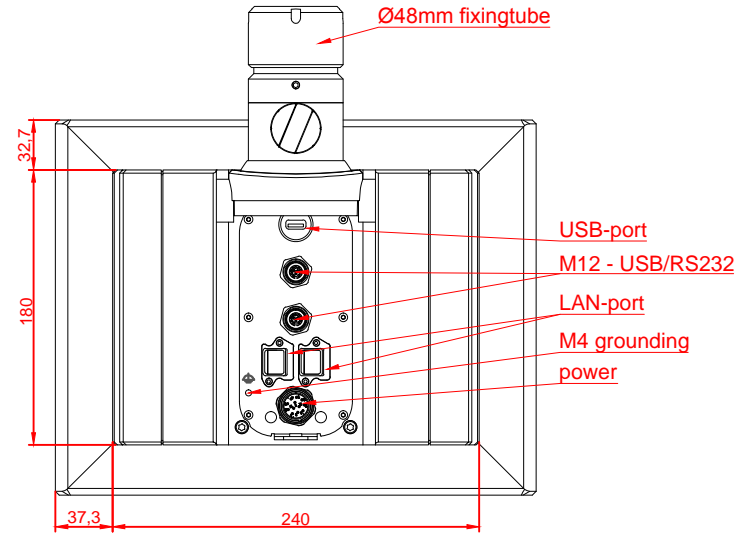

CP3212

main dimensions and fixing points

dimensions in mm

front view

left view

rear view

top view