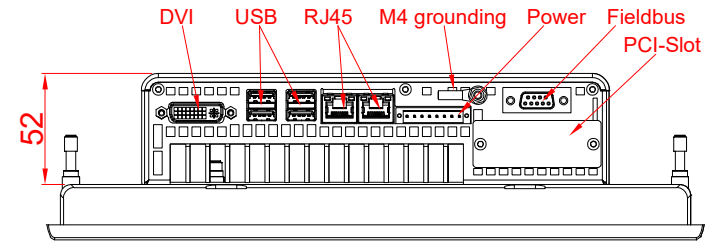

CP2713

main dimensions and
fixing points

dimensions in mm

front view

side view

cut out dimensions: 216mm x 297,5mm

rear view

bottom view

top view