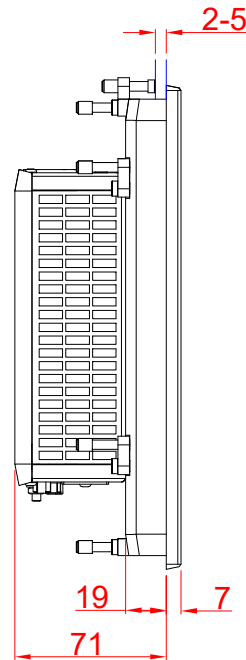

CP2713

main dimensions and
fixing points

dimensions in mm

front view

side view

cut out dimensions: 216mm x 297,5mm

rear view

bottom view

top view