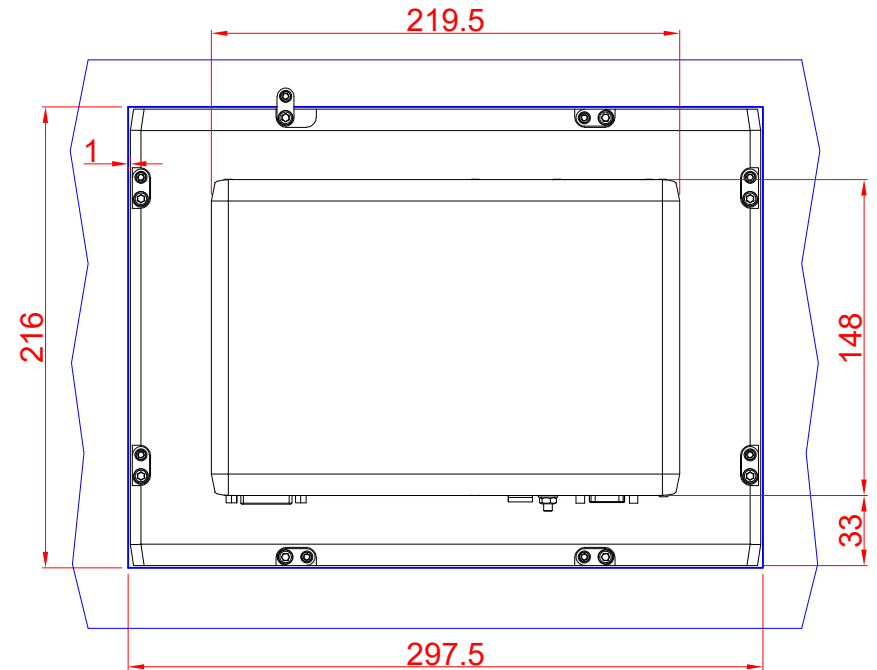

CP2713

main dimensions and
fixing points

dimensions in mm

front view

side view

cut out dimensions: 216mm x 297,5mm

rear view

bottom view

top view