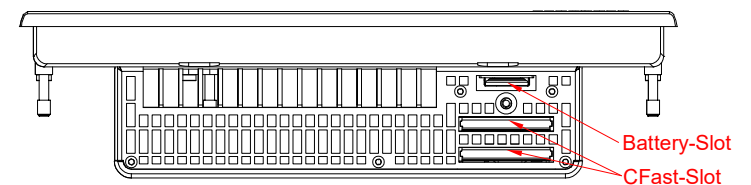

CP2713

main dimensions and
fixing points

dimensions in mm

front view

side view

cut out dimensions: 216mm x 297,5mm

rear view

bottom view

top view