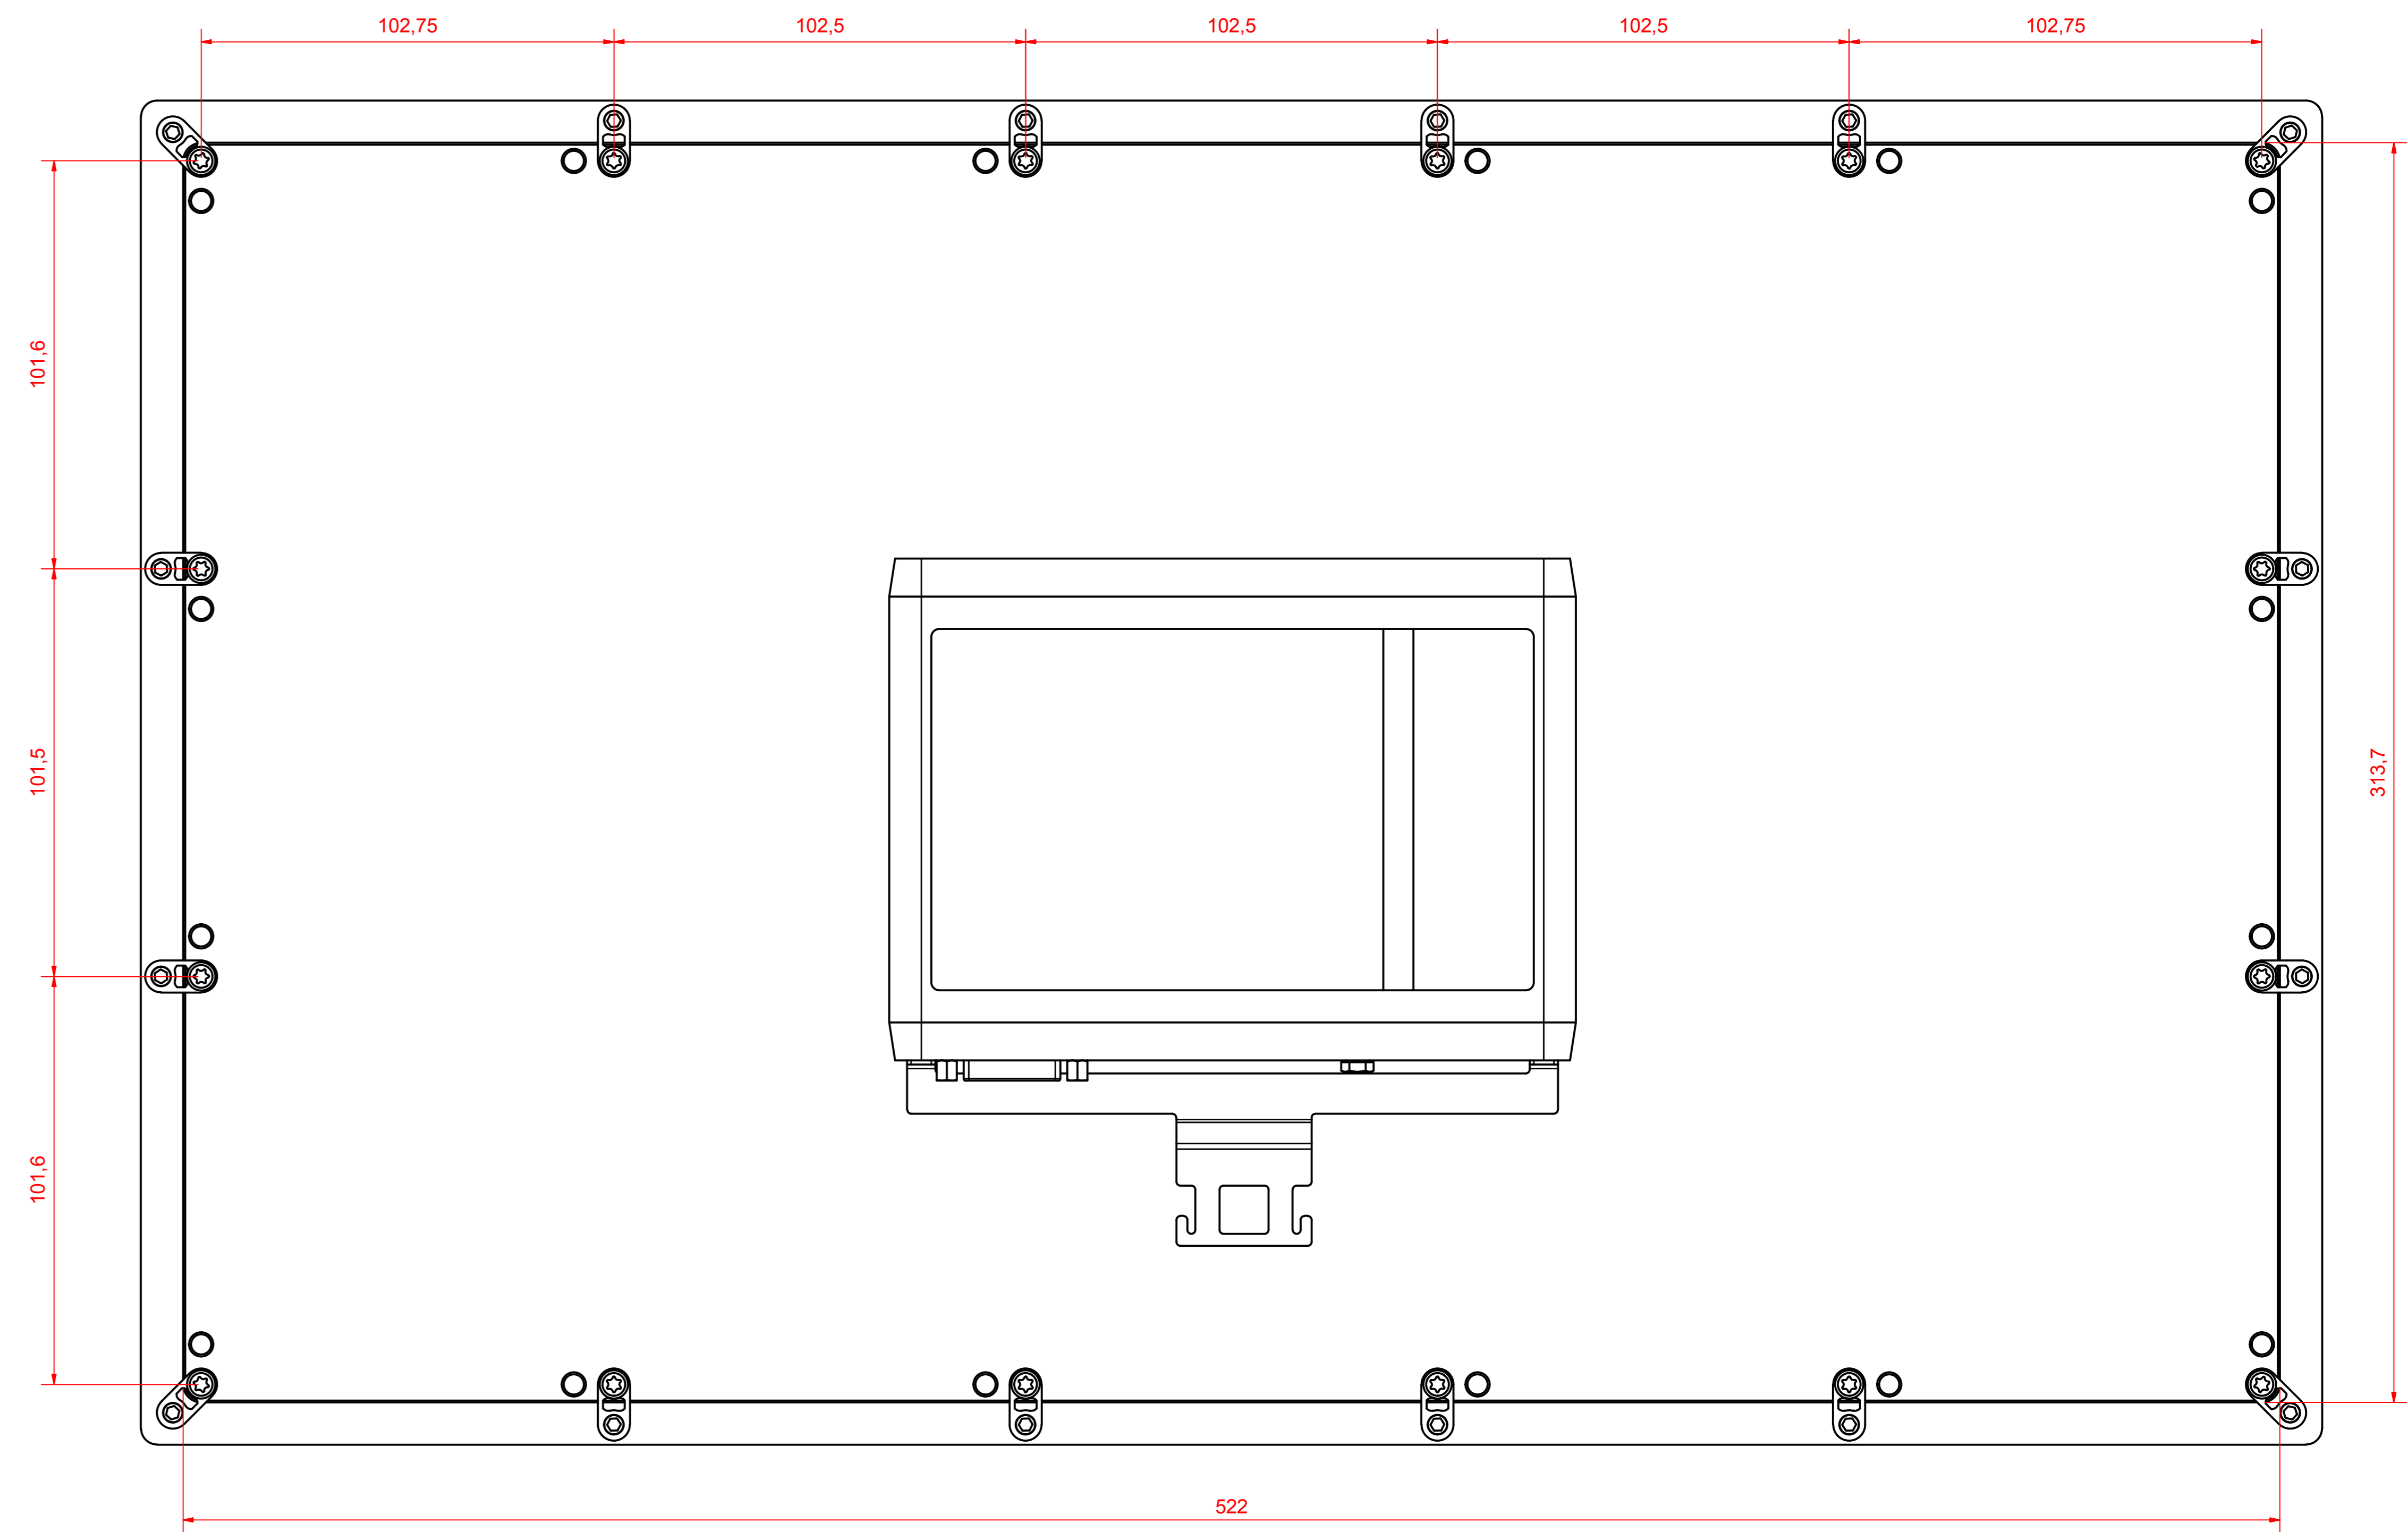

CPX2921-0000 Landscape
main dimensions and fixing points

dimensions in mm

bottom view

left view

cut out dimensions: 522mm x 313,7mm

rear view

front view