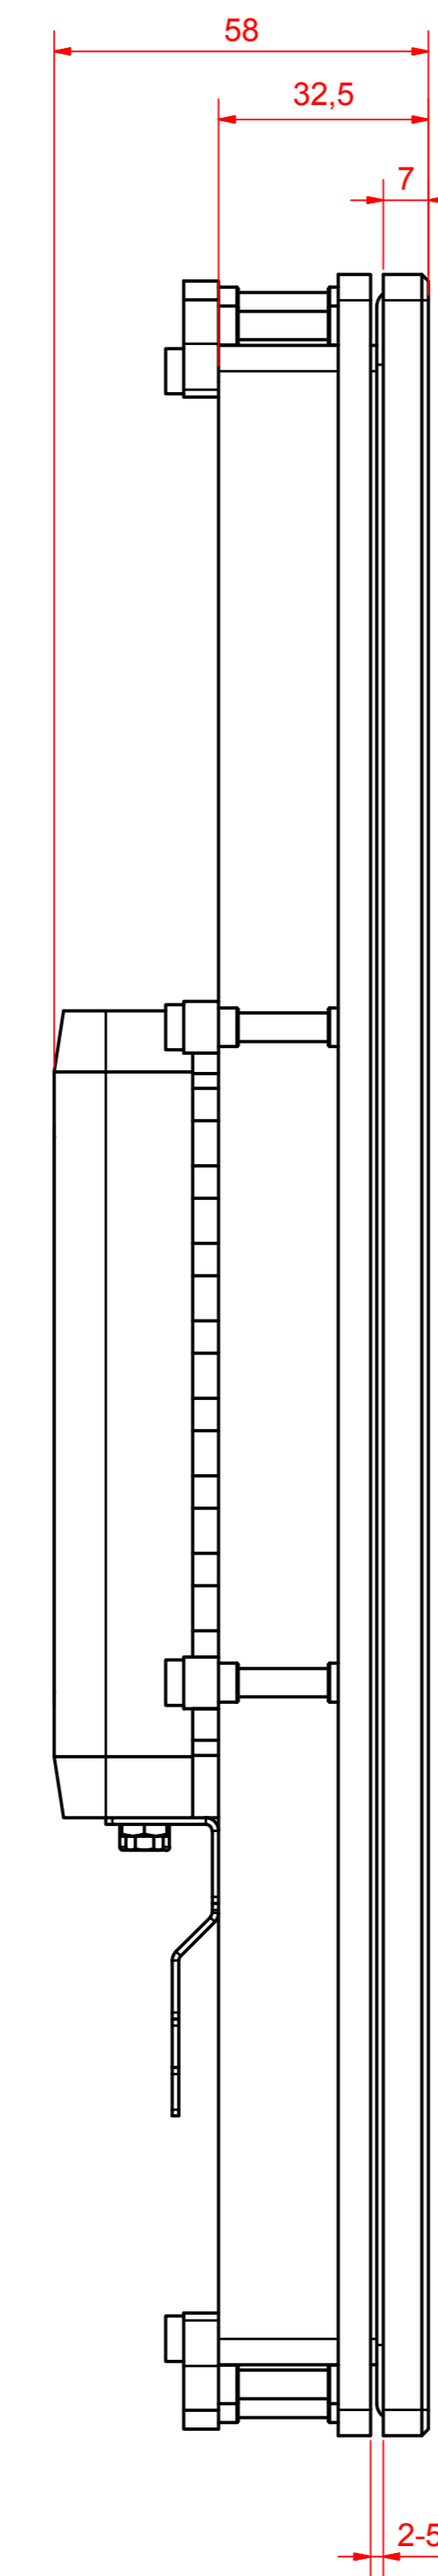

CPX2921-0000 Landscape
main dimensions and fixing points

dimensions in mm

bottom view

left view

cut out dimensions: 522mm x 313,7mm

rear view

front view