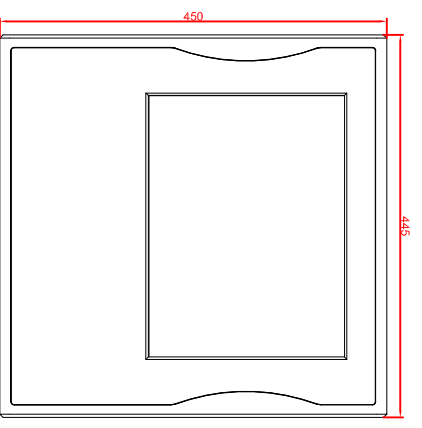

front view

left view

rear view

CP7942-0000-M235
 connection-console
 Rittal CP6508.020
 Rittal CP6501.170

main dimensions and
 fixing points

front view

left view

rear view