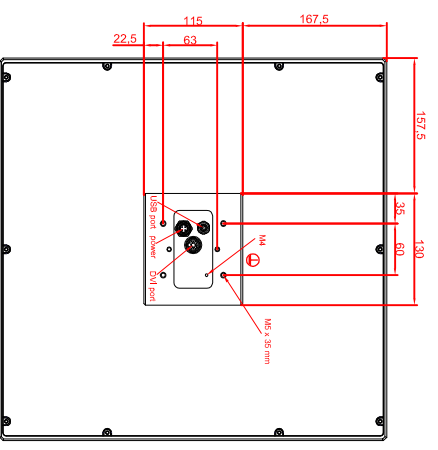

front view

left view

rear view

CP7942-0000-M235
 connection-console
 Rittal CP6508.020
 Rittal CP6501.170

main dimensions and
 fixing points

front view

left view

rear view