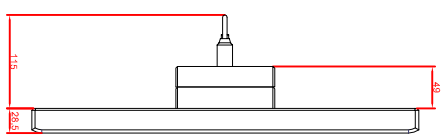

front view

left view

rear view

CP7942-0000-M235
 connection-console
 Rittal CP6508.020
 Rittal CP6501.170

main dimensions and
 fixing points

front view

left view

rear view