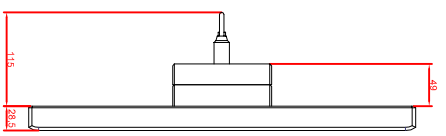

front view

left view

rear view

CP7942-0000-M235
 connection-console
 Rittal CP6508.020
 Rittal CP6501.170

main dimensions and
 fixing points

front view

left view

rear view