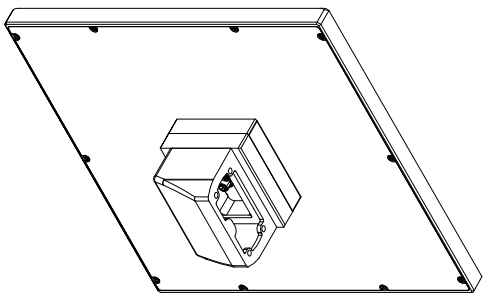

front view

left view

rear view

CP7942-0000-M235
 connection-console
 Rittal CP6508.020
 Rittal CP6501.170

main dimensions and
 fixing points

front view

left view

rear view