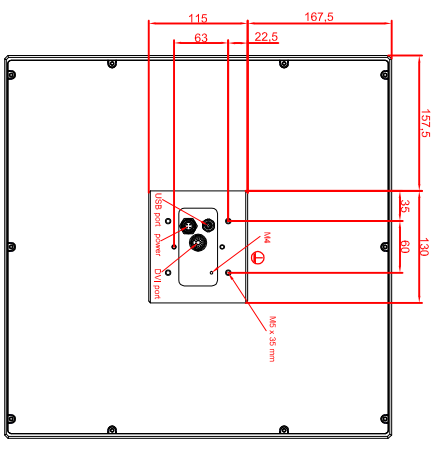

front view

left view

rear view

CP7942-0000-M235
 connection-console
 Rittal CP6508.020
 Rittal CP6501.170

main dimensions and
 fixing points

front view

left view

rear view