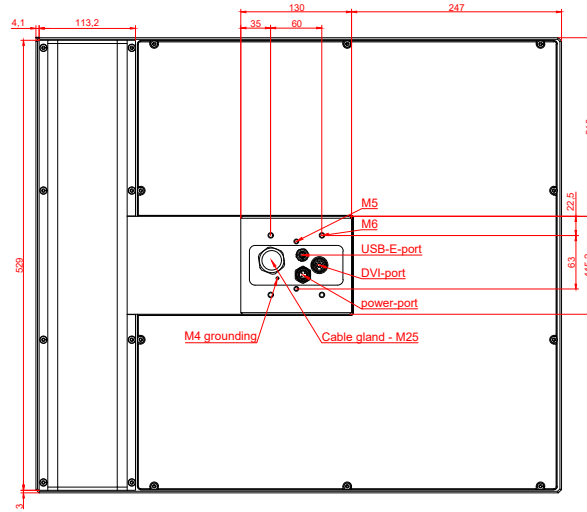

CP7933-0002
with
C9900-E799
C9900-M205

connection-console (by customer)
Rittal CP6206.490
Rittal CP6508.020

main dimensions and fixing points

front view

side view

rear view

mounting arm adapter from top

rear view

mounting arm adapter from bottom