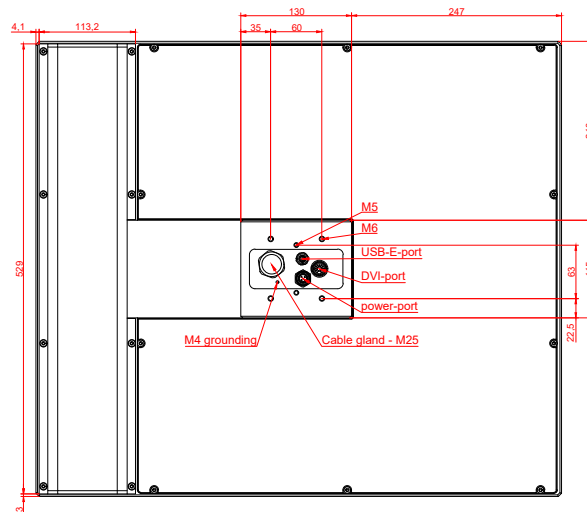

CP7933-0002
with
C9900-E799
C9900-M205

connection-console (by customer)
Rittal CP6206.490
Rittal CP6508.020

main dimensions and fixing points

front view

side view

rear view

mounting arm adapter from top

rear view

mounting arm adapter from bottom