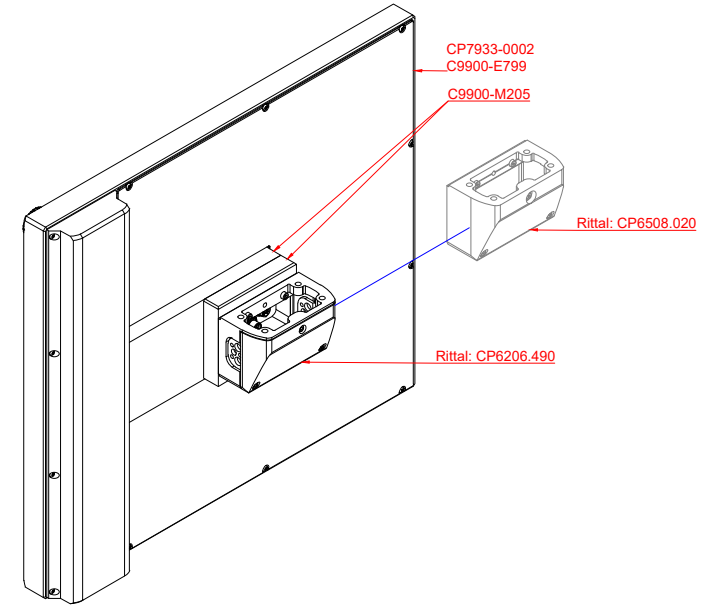

CP7933-0002
with
C9900-E799
C9900-M205

connection-console (by customer)
Rittal CP6206.490
Rittal CP6508.020

main dimensions and fixing points

front view

side view

rear view

mounting arm adapter from top

rear view

mounting arm adapter from bottom