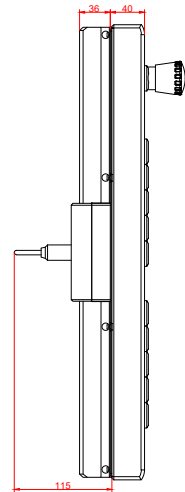

CP7933-0002
with
C9900-E799
C9900-M205

connection-console (by customer)
Rittal CP6206.490
Rittal CP6508.020

main dimensions and fixing points

front view

side view

rear view

mounting arm adapter from top

rear view

mounting arm adapter from bottom