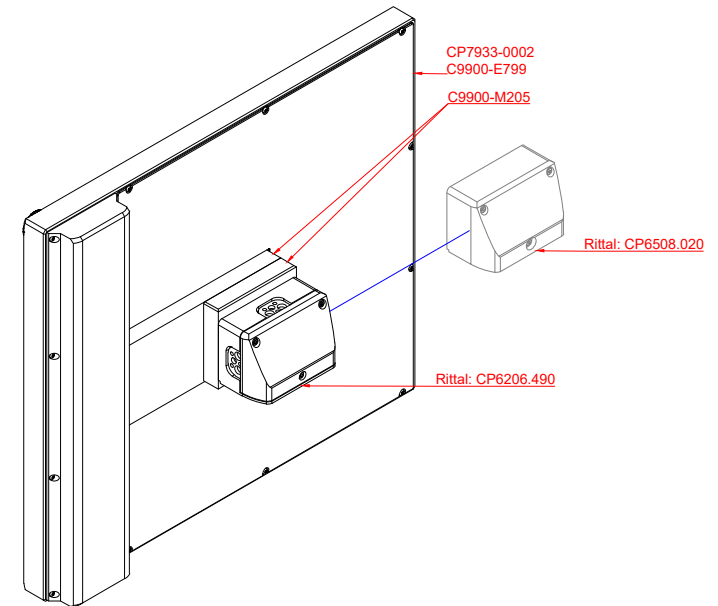

CP7933-0002
with
C9900-E799
C9900-M205

connection-console (by customer)
Rittal CP6206.490
Rittal CP6508.020

main dimensions and fixing points

front view

side view

rear view

mounting arm adapter from top

rear view

mounting arm adapter from bottom