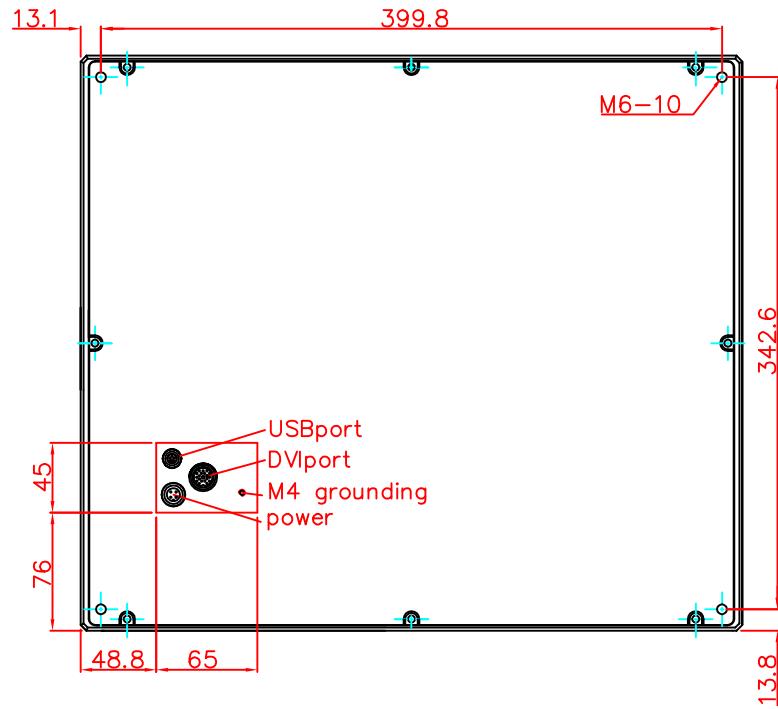

CP7931-0002

main dimensions and
fixing points

rear view

right view

front view

dimensions in mm