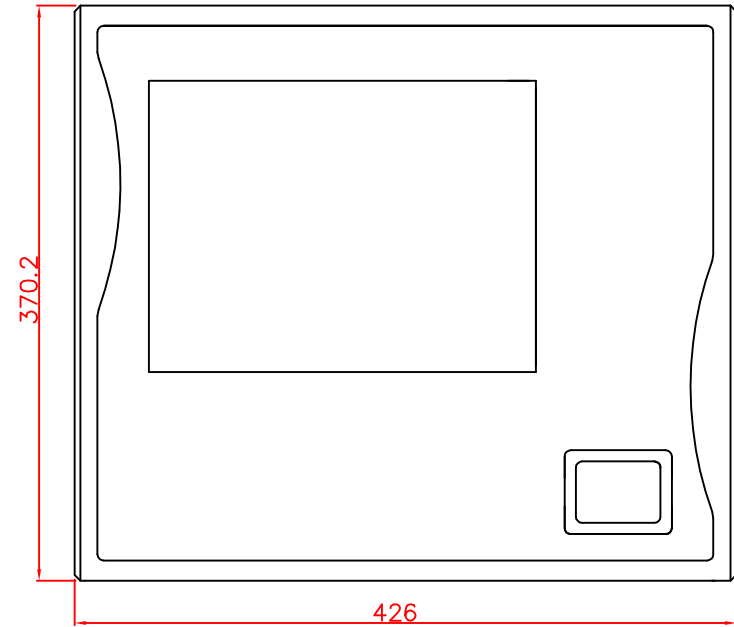

CP7931-0002

main dimensions and
fixing points

rear view

right view

front view

dimensions in mm