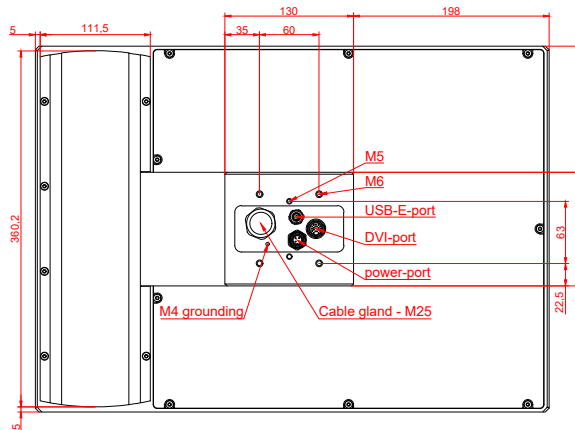

CP7931-0000, CP7931-0001  
with  
C9900-E718  
C9900-M205

connection-console (by customer)  
Rittal CP6206.490  
Rittal CP6508.020

main dimensions and fixing points

front view

side view

rear view

mounting arm adapter from top

rear view

mounting arm adapter from bottom