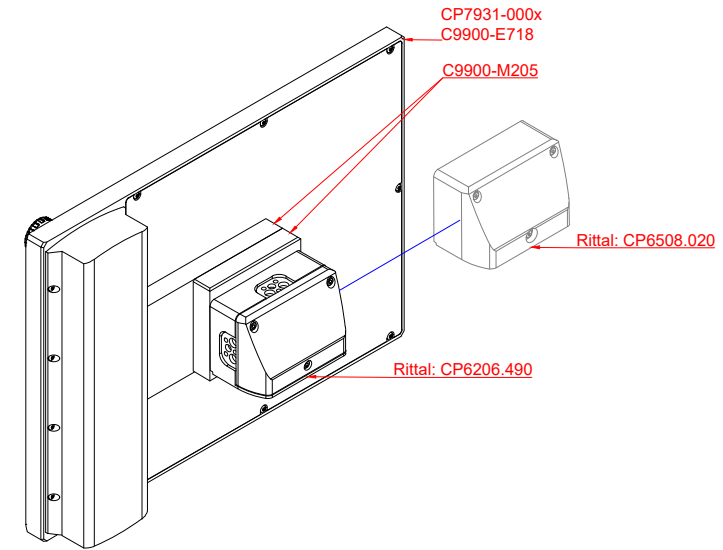

CP7931-0000, CP7931-0001  
with  
C9900-E718  
C9900-M205

connection-console (by customer)  
Rittal CP6206.490  
Rittal CP6508.020

main dimensions and fixing points

front view

side view

rear view

mounting arm adapter from top

rear view

mounting arm adapter from bottom