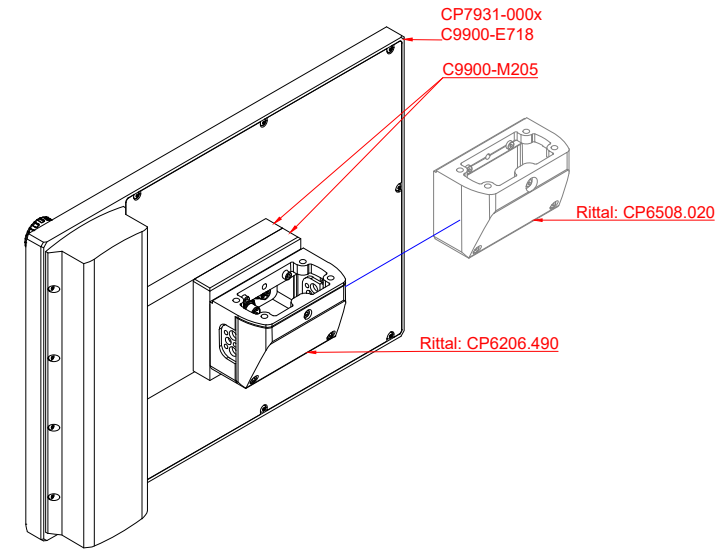

CP7931-0000, CP7931-0001  
with  
C9900-E718  
C9900-M205

connection-console (by customer)  
Rittal CP6206.490  
Rittal CP6508.020

main dimensions and fixing points

front view

side view

rear view

mounting arm adapter from top

rear view

mounting arm adapter from bottom