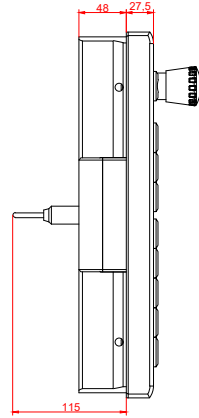

CP7931-0000, CP7931-0001  
with  
C9900-E718  
C9900-M205

connection-console (by customer)  
Rittal CP6206.490  
Rittal CP6508.020

main dimensions and fixing points

front view

side view

rear view

mounting arm adapter from top

rear view

mounting arm adapter from bottom