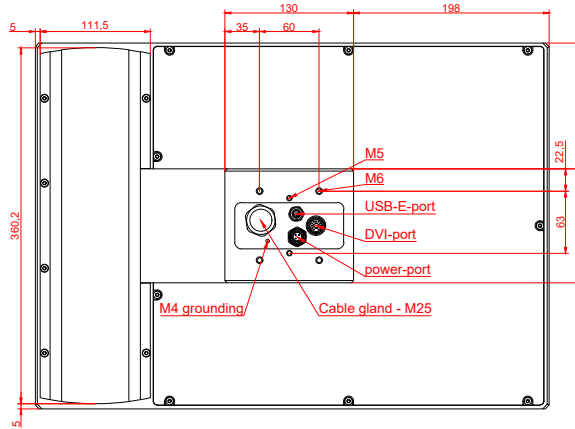

CP7931-0000, CP7931-0001  
with  
C9900-E718  
C9900-M205

connection-console (by customer)  
Rittal CP6206.490  
Rittal CP6508.020

main dimensions and fixing points

front view

side view

rear view

mounting arm adapter from top

rear view

mounting arm adapter from bottom