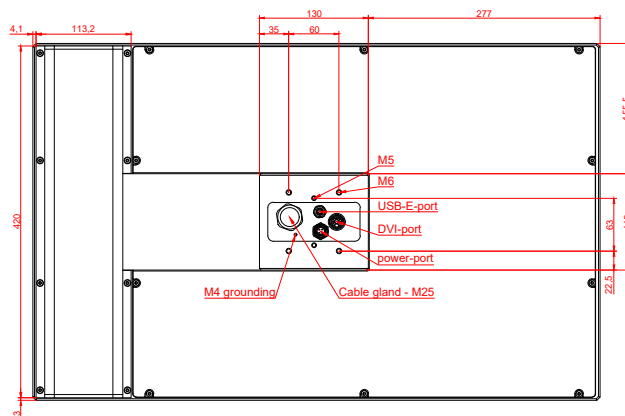

CP7923-0002  
with  
C9900-E798  
C9900-M205

connection-console (by customer)  
Rittal CP6206.490  
Rittal CP6508.020

main dimensions and fixing points

front view

side view

rear view

rear view

mounting arm adapter from top

mounting arm adapter from bottom