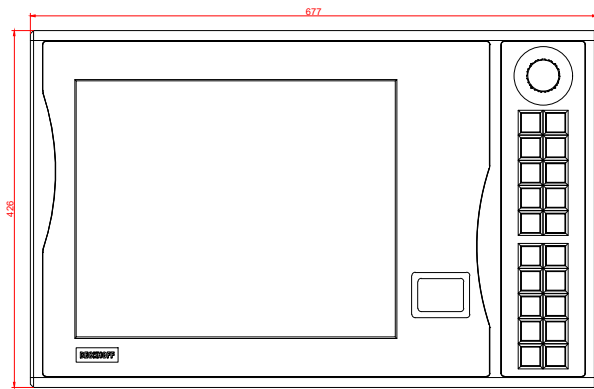

CP7923-0002  
with  
C9900-E798  
C9900-M205

connection-console (by customer)  
Rittal CP6206.490  
Rittal CP6508.020

main dimensions and fixing points

front view

side view

rear view

rear view

mounting arm adapter from top

mounting arm adapter from bottom