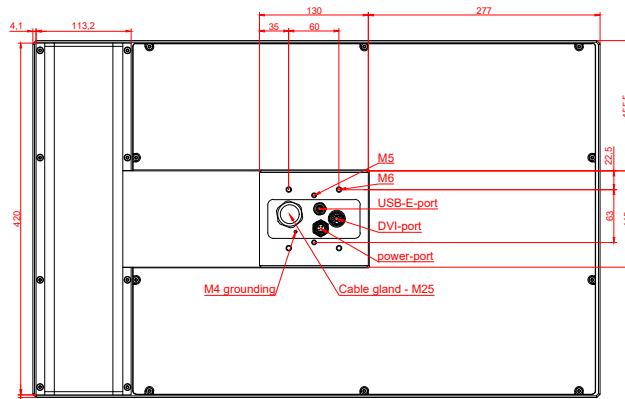

CP7923-0002  
with  
C9900-E798  
C9900-M205

connection-console (by customer)  
Rittal CP6206.490  
Rittal CP6508.020

main dimensions and fixing points

front view

side view

rear view

rear view

mounting arm adapter from top

mounting arm adapter from bottom