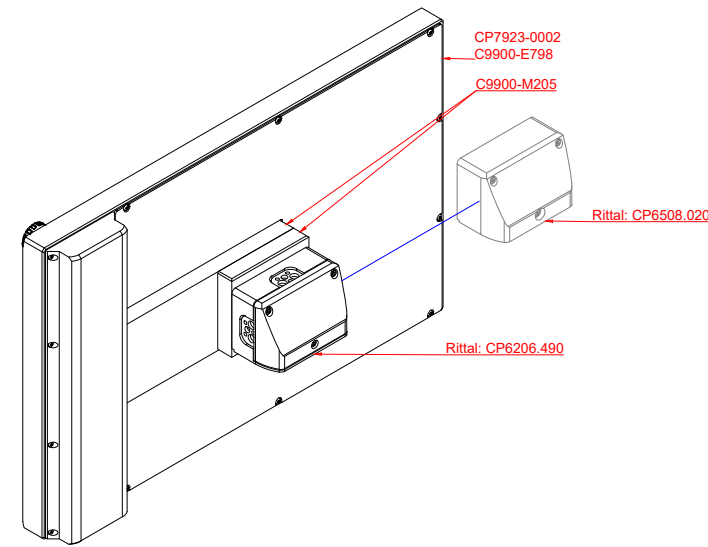

CP7923-0002  
with  
C9900-E798  
C9900-M205

connection-console (by customer)  
Rittal CP6206.490  
Rittal CP6508.020

main dimensions and fixing points

front view

side view

rear view

rear view

mounting arm adapter from top

mounting arm adapter from bottom