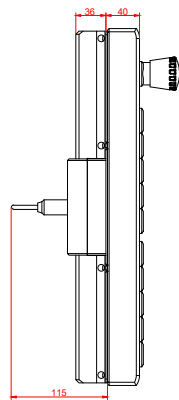

CP7923-0002  
with  
C9900-E798  
C9900-M205

connection-console (by customer)  
Rittal CP6206.490  
Rittal CP6508.020

main dimensions and fixing points

front view

side view

rear view

rear view

mounting arm adapter from top

mounting arm adapter from bottom