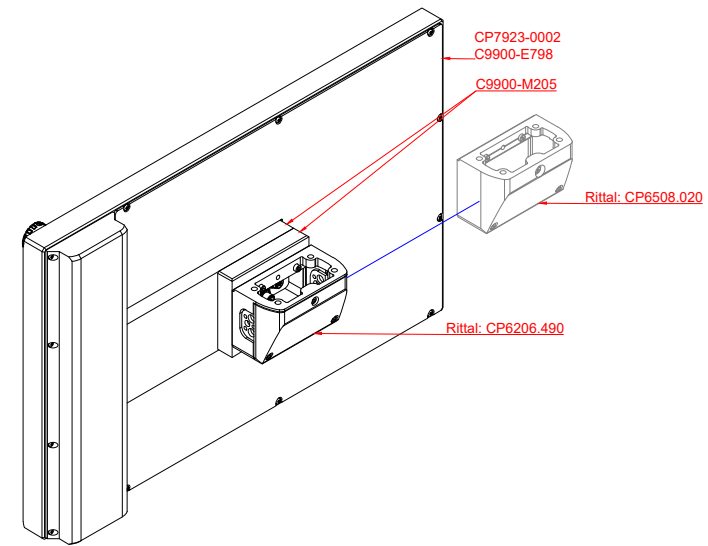

CP7923-0002  
with  
C9900-E798  
C9900-M205

connection-console (by customer)  
Rittal CP6206.490  
Rittal CP6508.020

main dimensions and fixing points

front view

side view

rear view

rear view

mounting arm adapter from top

mounting arm adapter from bottom