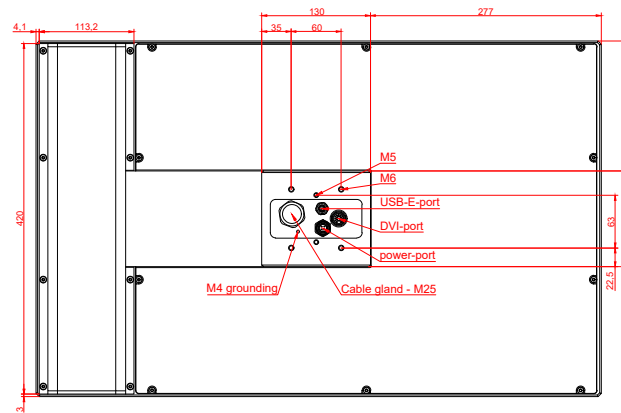

CP7923-0000, CP7923-0001
with
C9900-E798
C9900-M205

connection-console (by customer)
Rittal CP6206.490
Rittal CP6508.020

main dimensions and fixing points

front view

side view

rear view

mounting arm adapter from top

rear view

mounting arm adapter from bottom