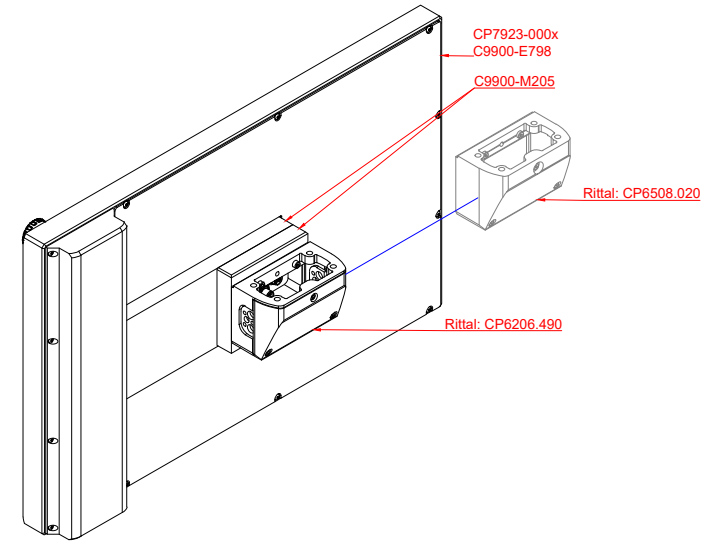

CP7923-0000, CP7923-0001
with
C9900-E798
C9900-M205

connection-console (by customer)
Rittal CP6206.490
Rittal CP6508.020

main dimensions and fixing points

front view

side view

rear view

mounting arm adapter from top

rear view

mounting arm adapter from bottom