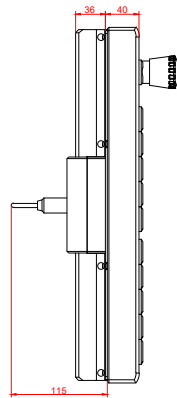

CP7923-0000, CP7923-0001
with
C9900-E798
C9900-M205

connection-console (by customer)
Rittal CP6206.490
Rittal CP6508.020

main dimensions and fixing points

front view

side view

rear view

mounting arm adapter from top

rear view

mounting arm adapter from bottom