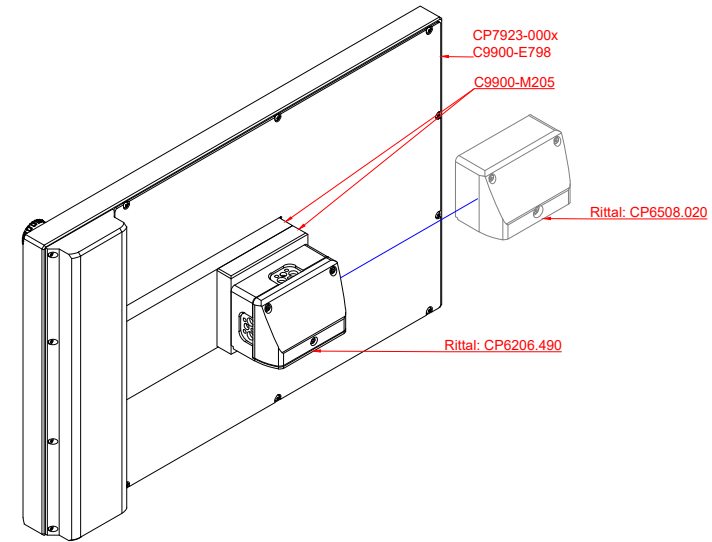

CP7923-0000, CP7923-0001
with
C9900-E798
C9900-M205

connection-console (by customer)
Rittal CP6206.490
Rittal CP6508.020

main dimensions and fixing points

front view

side view

rear view

mounting arm adapter from top

rear view

mounting arm adapter from bottom