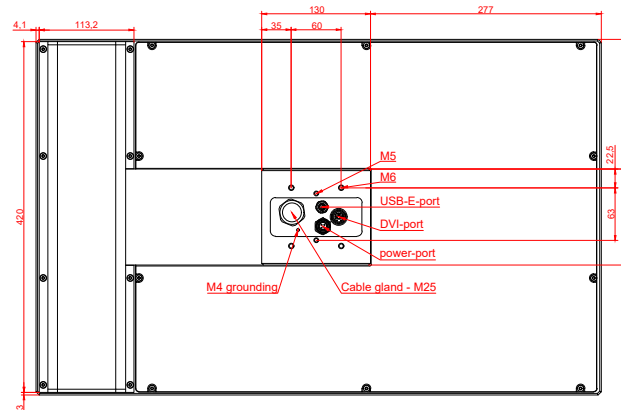

CP7923-0000, CP7923-0001
with
C9900-E798
C9900-M205

connection-console (by customer)
Rittal CP6206.490
Rittal CP6508.020

main dimensions and fixing points

front view

side view

rear view

mounting arm adapter from top

rear view

mounting arm adapter from bottom