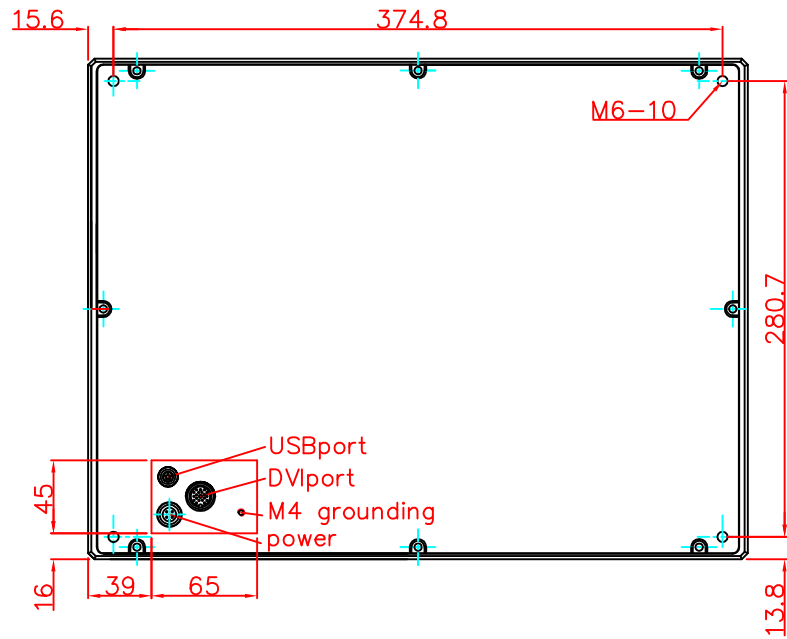

CP7921-0000

main dimensions and
fixing points

rear view

right view

front view

dimensions in mm