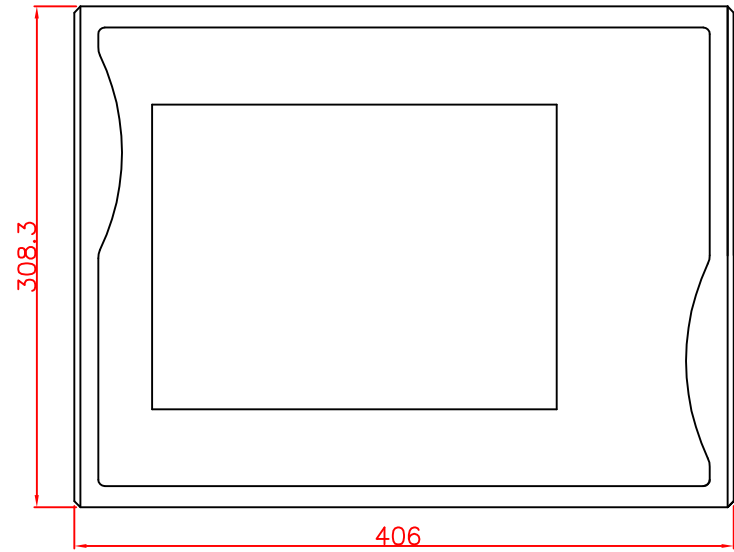

CP7921-0000

main dimensions and
fixing points

rear view

right view

front view

dimensions in mm