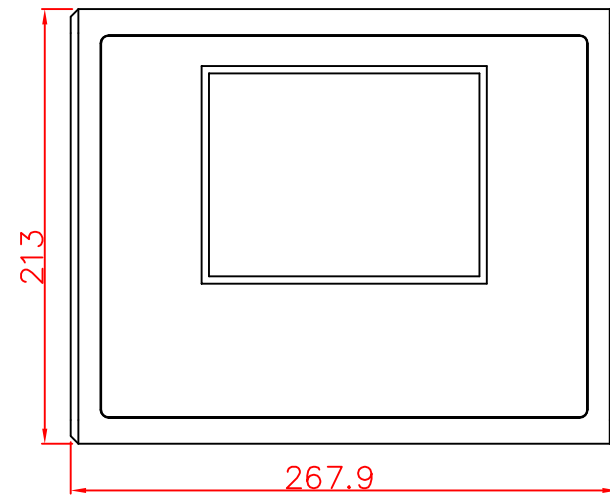

CP7919-0001

main dimensions and
fixing points

rear view

right view

front view

dimensions in mm