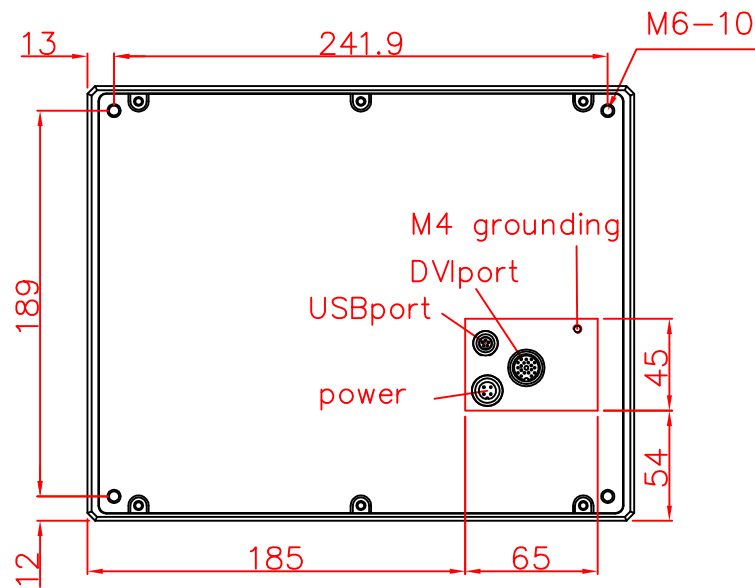

CP7919-0001

main dimensions and
fixing points

rear view

right view

front view

dimensions in mm