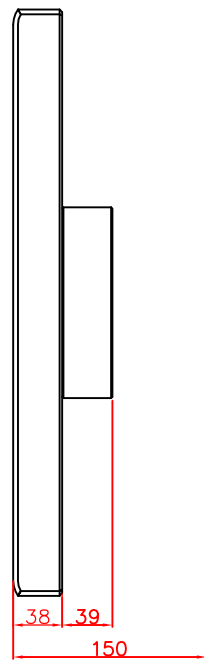

CP7913-0001-M220  
mounting arm adapter  
for  
Rittal  
CP6521.000

main dimensions and  
fixing points

dimensions in mm

rear view

right view

front view