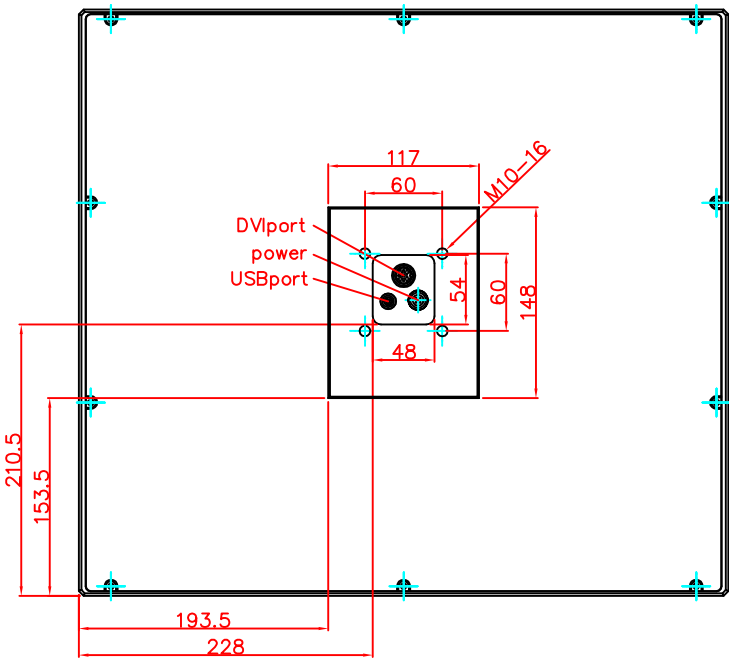

CP7913-0001-M220  
mounting arm adapter  
for  
Rittal  
CP6521.000

main dimensions and  
fixing points

dimensions in mm

rear view

right view

front view