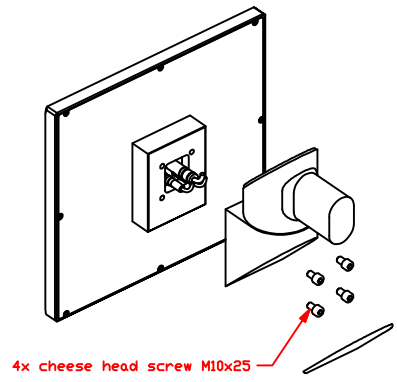

CP7913-0001-M220  
mounting arm adapter  
for  
Rittal  
CP6521.000

main dimensions and  
fixing points

dimensions in mm

rear view

right view

front view