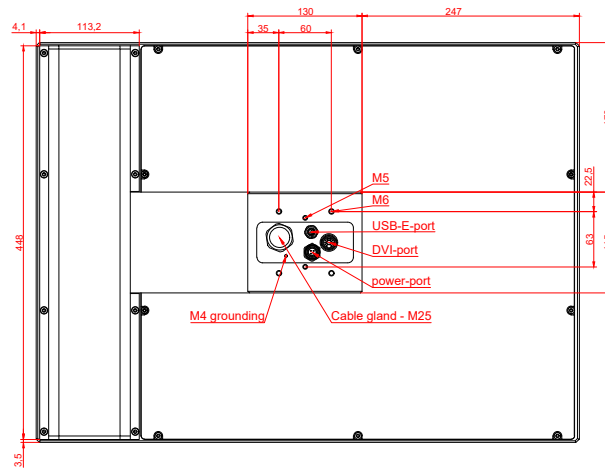

CP7913-0000, CP7913-0001
with
C9900-E738
C9900-M205

connection-console (by customer)
Rittal CP6206.490
Rittal CP6508.020

main dimensions and fixing points

front view

side view

rear view

mounting arm adapter from top

rear view

mounting arm adapter from bottom