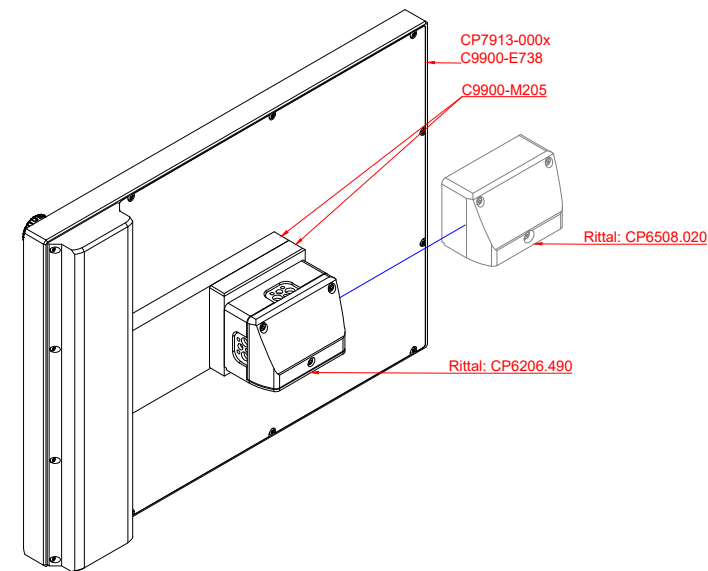

CP7913-0000, CP7913-0001
with
C9900-E738
C9900-M205

connection-console (by customer)
Rittal CP6206.490
Rittal CP6508.020

main dimensions and fixing points

front view

side view

rear view

mounting arm adapter from top

rear view

mounting arm adapter from bottom