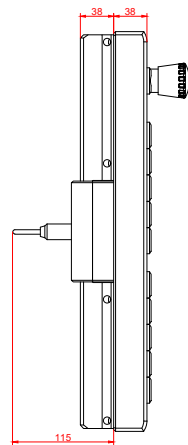

CP7913-0000, CP7913-0001
with
C9900-E738
C9900-M205

connection-console (by customer)
Rittal CP6206.490
Rittal CP6508.020

main dimensions and fixing points

front view

side view

rear view

mounting arm adapter from top

rear view

mounting arm adapter from bottom