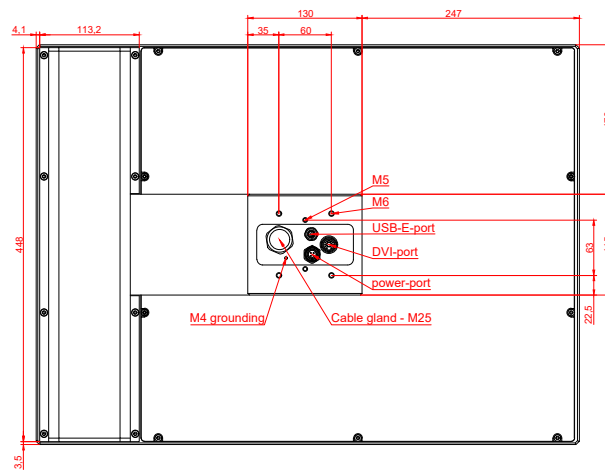

CP7913-0000, CP7913-0001
with
C9900-E738
C9900-M205

connection-console (by customer)
Rittal CP6206.490
Rittal CP6508.020

main dimensions and fixing points

front view

side view

rear view

mounting arm adapter from top

rear view

mounting arm adapter from bottom