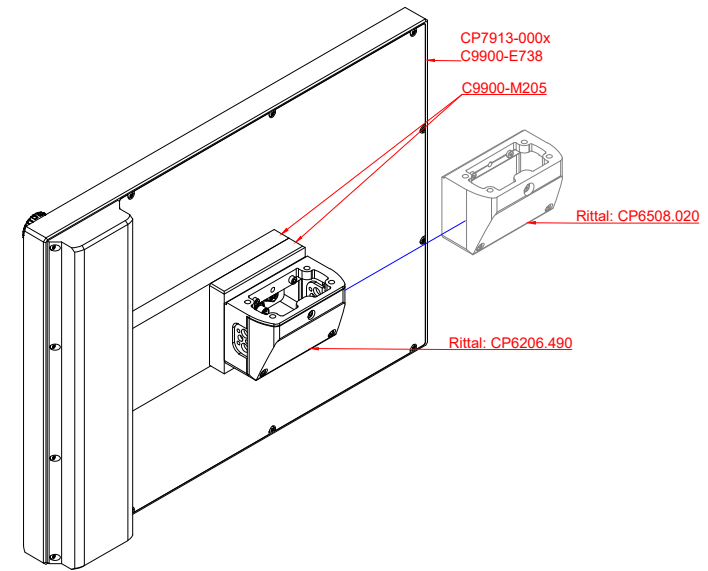

CP7913-0000, CP7913-0001
with
C9900-E738
C9900-M205

connection-console (by customer)
Rittal CP6206.490
Rittal CP6508.020

main dimensions and fixing points

front view

side view

rear view

mounting arm adapter from top

rear view

mounting arm adapter from bottom