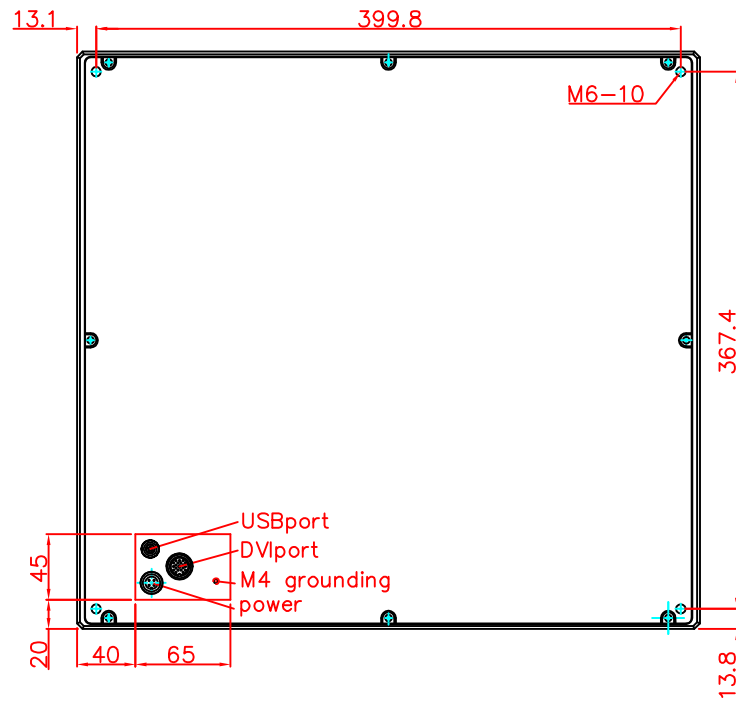

CP7912-0001

main dimensions and
fixing points

rear view

right view

front view

dimensions in mm