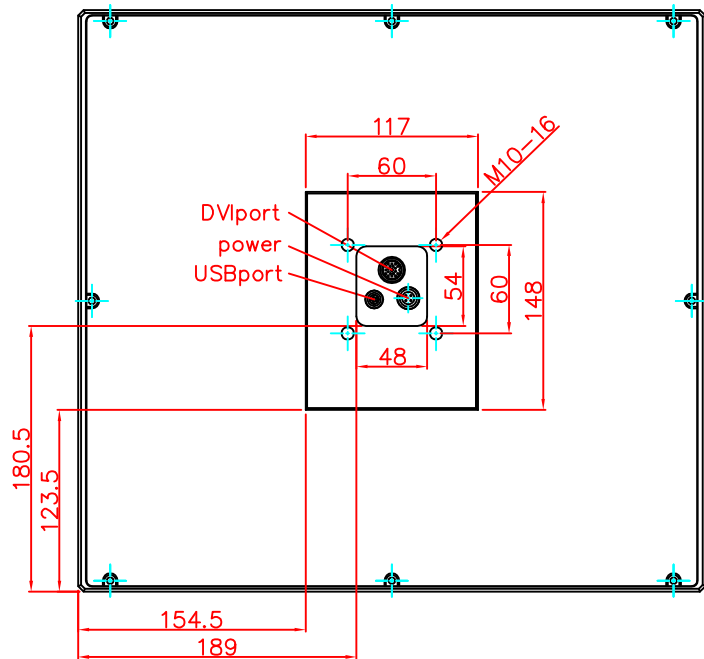

CP7912-0000-M220  
mounting arm adapter  
for  
Rittal  
CP6521.000

main dimensions and  
fixing points

dimensions in mm

rear view

right view

front view