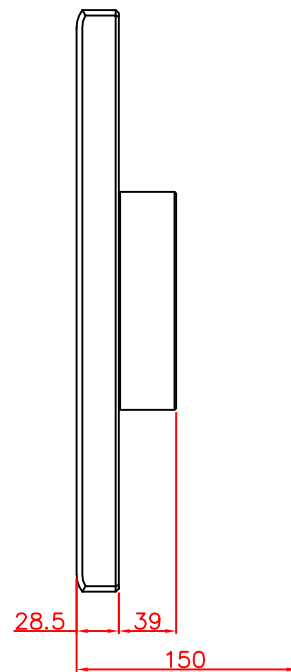

CP7912-0000-M220  
mounting arm adapter  
for  
Rittal  
CP6521.000

main dimensions and  
fixing points

dimensions in mm

rear view

right view

front view