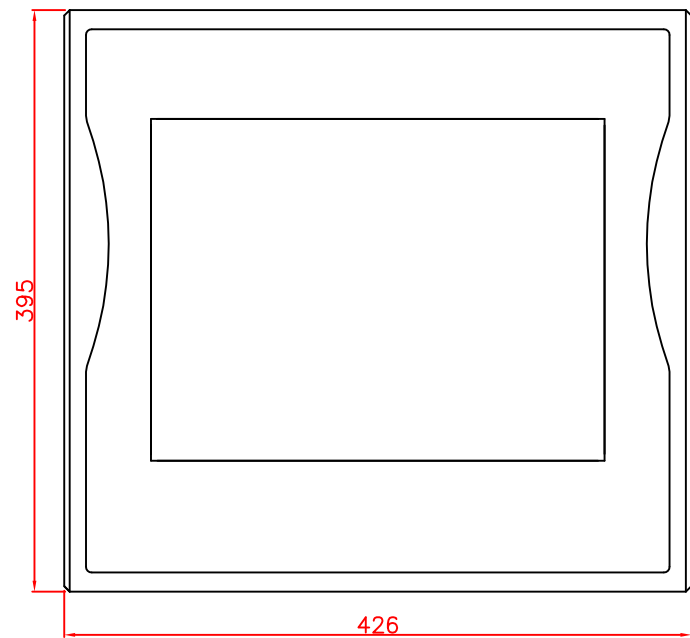

CP7912-0000-M220  
mounting arm adapter  
for  
Rittal  
CP6521.000

main dimensions and  
fixing points

dimensions in mm

rear view

right view

front view