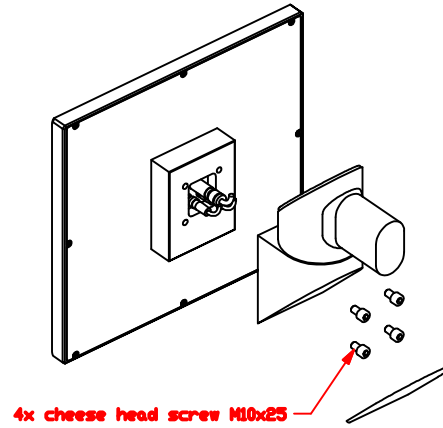

CP7912-0000-M220  
mounting arm adapter  
for  
Rittal  
CP6521.000

main dimensions and  
fixing points

dimensions in mm

rear view

right view

front view