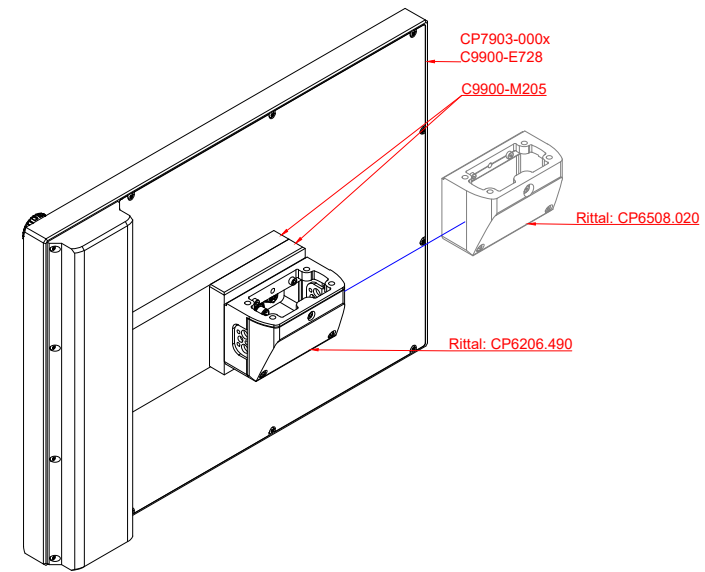

CP7903-0000, CP7903-0001  
with  
C9900-E728  
C9900-M205

connection-console (by customer)  
Rittal CP6206.490  
Rittal CP6508.020

main dimensions and fixing points

front view

side view

rear view

mounting arm adapter from top

rear view

mounting arm adapter from bottom