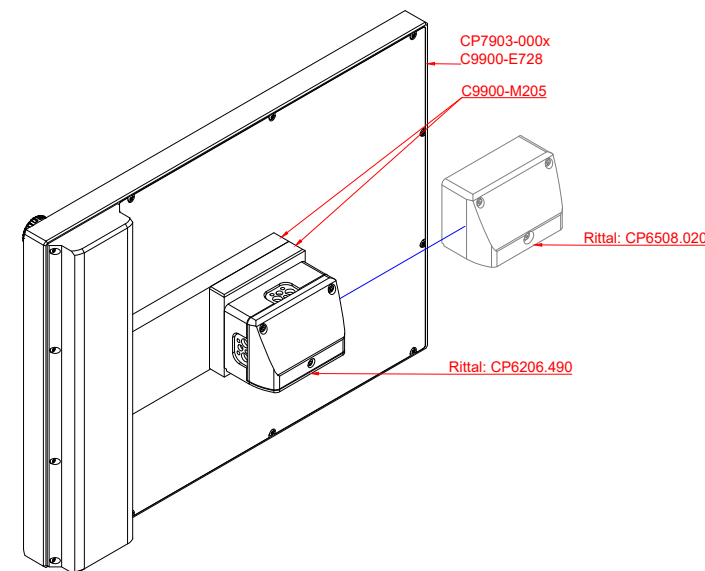

CP7903-0000, CP7903-0001  
with  
C9900-E728  
C9900-M205

connection-console (by customer)  
Rittal CP6206.490  
Rittal CP6508.020

main dimensions and fixing points

front view

side view

rear view

mounting arm adapter from top

rear view

mounting arm adapter from bottom