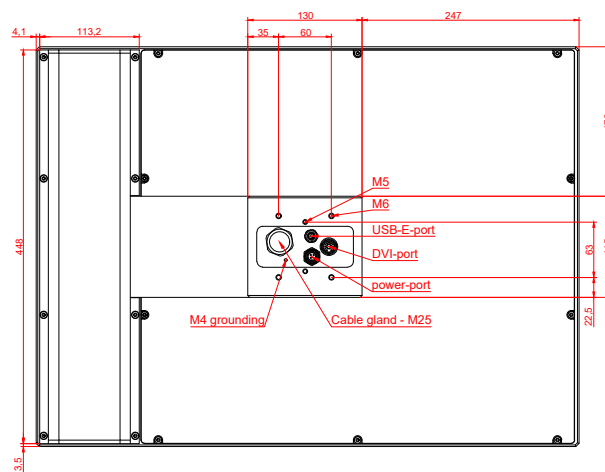

CP7903-0000, CP7903-0001  
with  
C9900-E728  
C9900-M205

connection-console (by customer)  
Rittal CP6206.490  
Rittal CP6508.020

main dimensions and fixing points

front view

side view

rear view

mounting arm adapter from top

rear view

mounting arm adapter from bottom