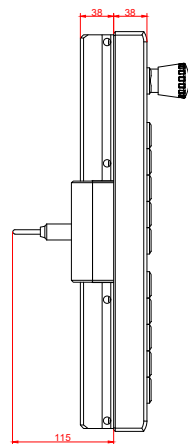

CP7903-0000, CP7903-0001  
with  
C9900-E728  
C9900-M205

connection-console (by customer)  
Rittal CP6206.490  
Rittal CP6508.020

main dimensions and fixing points

front view

side view

rear view

mounting arm adapter from top

rear view

mounting arm adapter from bottom