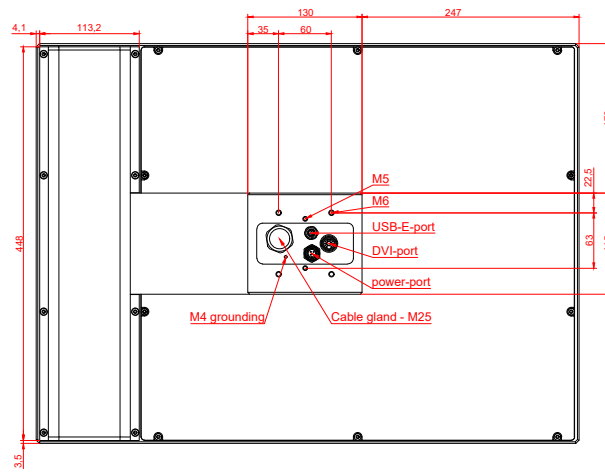

CP7903-0000, CP7903-0001  
with  
C9900-E728  
C9900-M205

connection-console (by customer)  
Rittal CP6206.490  
Rittal CP6508.020

main dimensions and fixing points

front view

side view

rear view

mounting arm adapter from top

rear view

mounting arm adapter from bottom