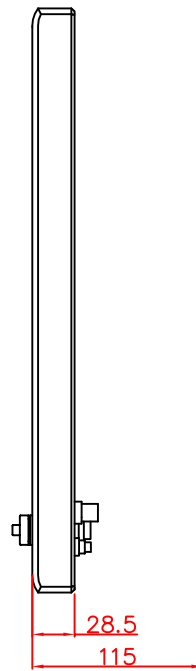

CP7902-0010
main dimensions and
fixing points

rear view

right view

front view

dimensions in mm