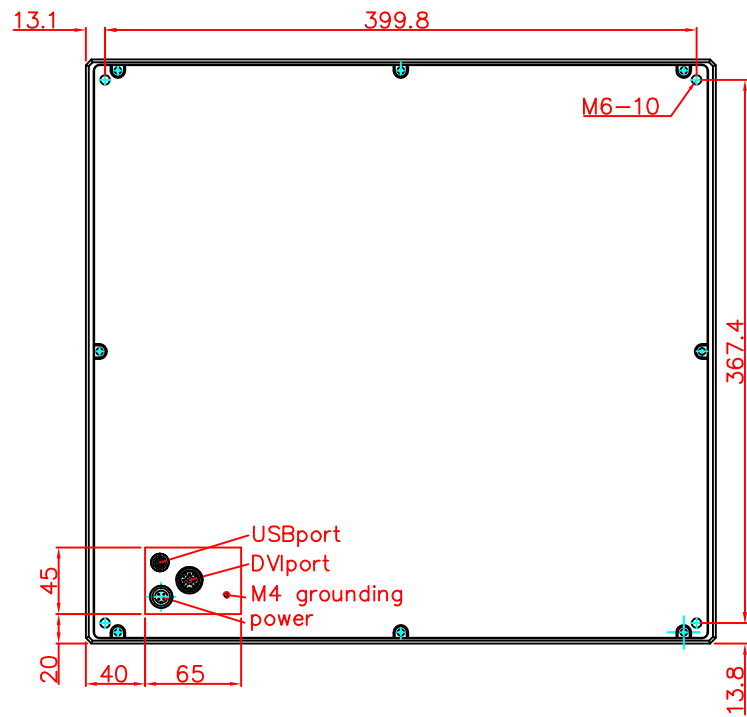

CP7902-0010
main dimensions and
fixing points

rear view

right view

front view

dimensions in mm