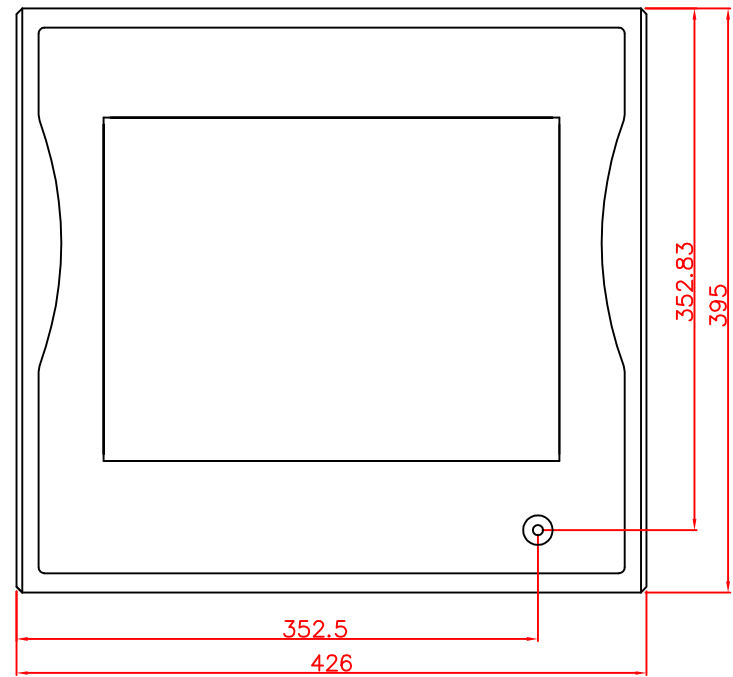

CP7902-0010
main dimensions and
fixing points

rear view

right view

front view

dimensions in mm