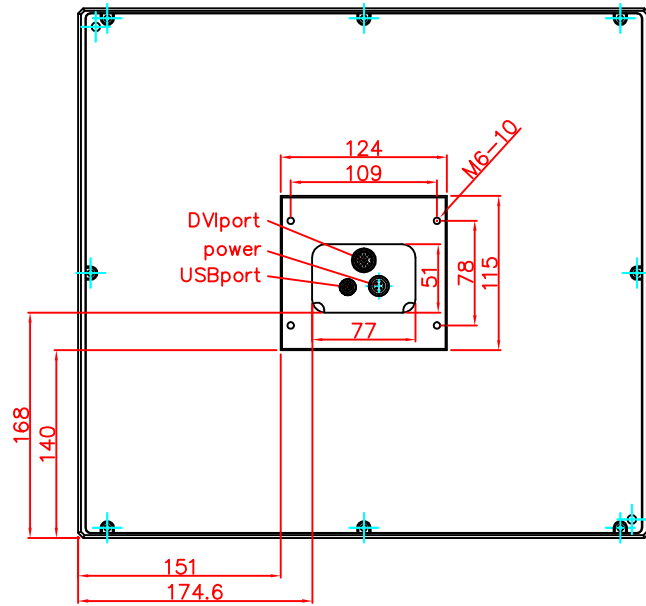

CP7902-0001-M216  
mounting arm adapter  
for  
Rolec-taraPLUS  
149.025.012/013

main dimensions and  
fixing points

rear view

right view

front view

dimensions in mm