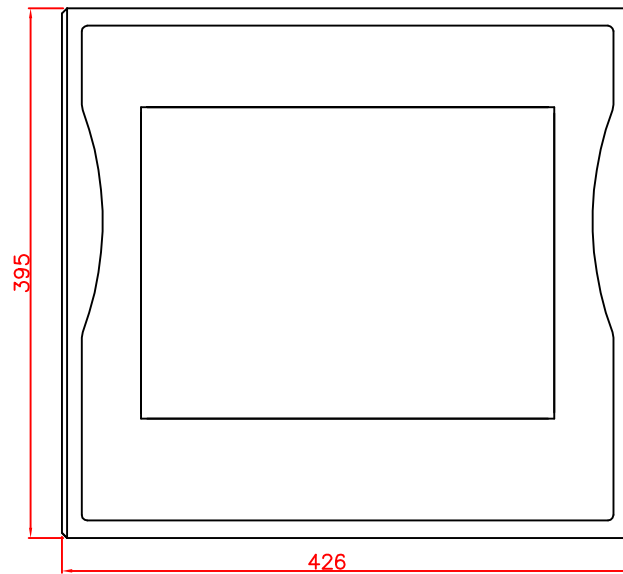

CP7902-0001-M216  
mounting arm adapter  
for  
Rolec-taraPLUS  
149.025.012/013

main dimensions and  
fixing points

rear view

right view

front view

dimensions in mm