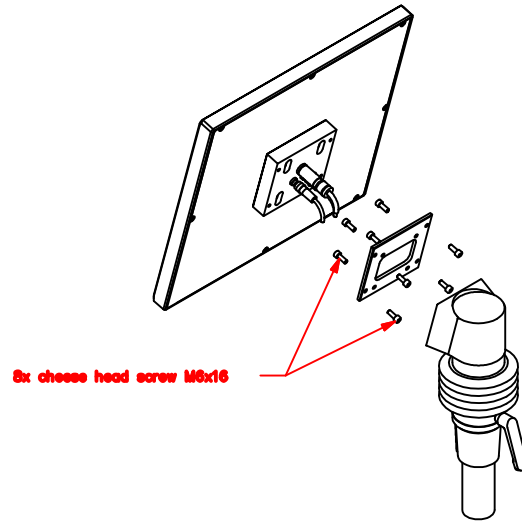

CP7902-0001-M216  
mounting arm adapter  
for  
Rolec-taraPLUS  
149.025.012/013

main dimensions and  
fixing points

rear view

right view

front view

dimensions in mm