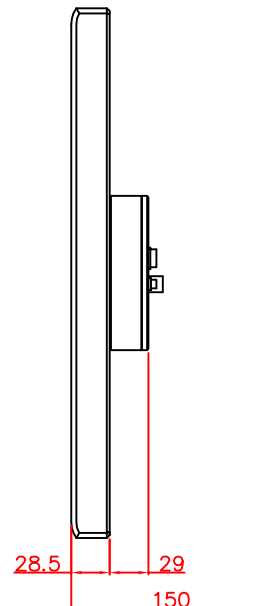

CP7902-0001-M216  
mounting arm adapter  
for  
Rolec-taraPLUS  
149.025.012/013

main dimensions and  
fixing points

rear view

right view

front view

dimensions in mm