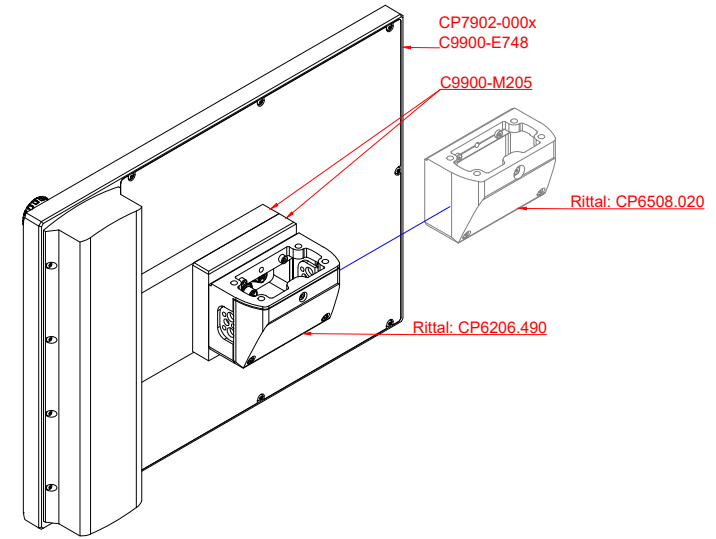

CP7902-0000, CP7902-0001
with
C9900-E748
C9900-M205

connection-console (by customer)
Rittal CP6206.490
Rittal CP6508.020

main dimensions and fixing points

front view

side view

rear view

mounting arm adapter from top

rear view

mounting arm adapter from bottom