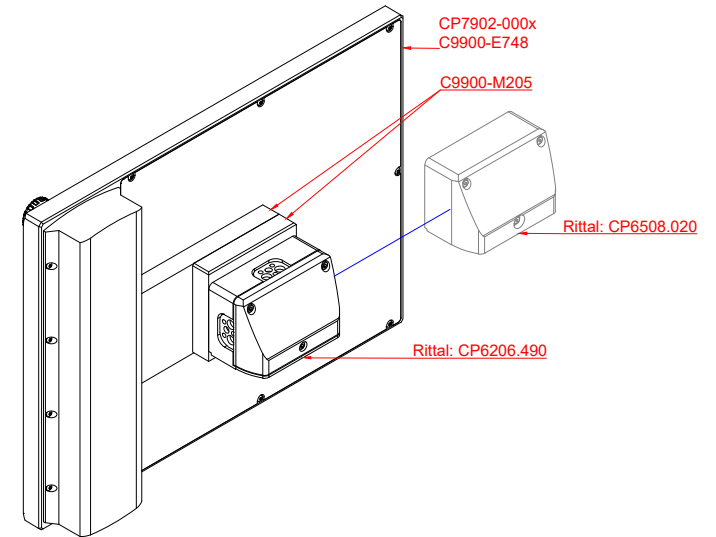

CP7902-0000, CP7902-0001
with
C9900-E748
C9900-M205

connection-console (by customer)
Rittal CP6206.490
Rittal CP6508.020

main dimensions and fixing points

front view

side view

rear view

mounting arm adapter from top

rear view

mounting arm adapter from bottom