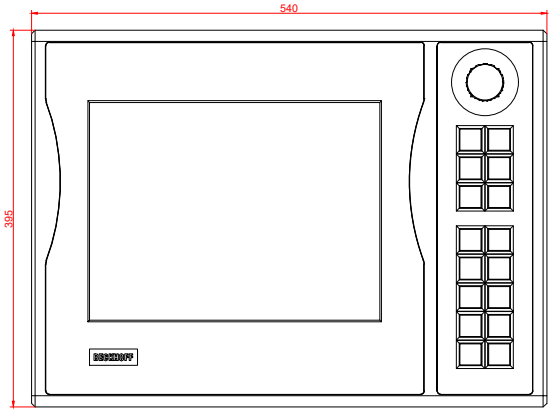

CP7902-0000, CP7902-0001
with
C9900-E748
C9900-M205

connection-console (by customer)
Rittal CP6206.490
Rittal CP6508.020

main dimensions and fixing points

front view

side view

rear view

mounting arm adapter from top

rear view

mounting arm adapter from bottom