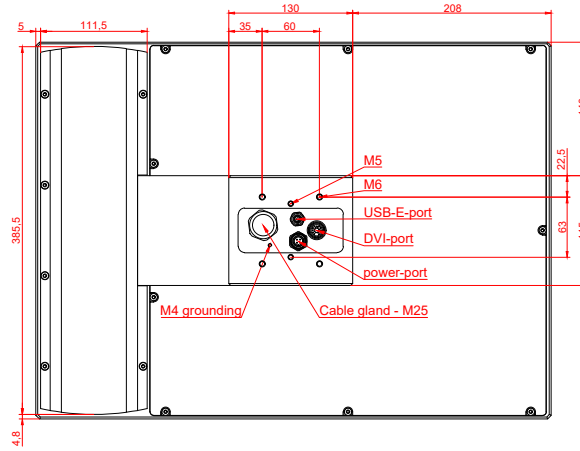

CP7902-0000, CP7902-0001
with
C9900-E748
C9900-M205

connection-console (by customer)
Rittal CP6206.490
Rittal CP6508.020

main dimensions and fixing points

front view

side view

rear view

mounting arm adapter from top

rear view

mounting arm adapter from bottom