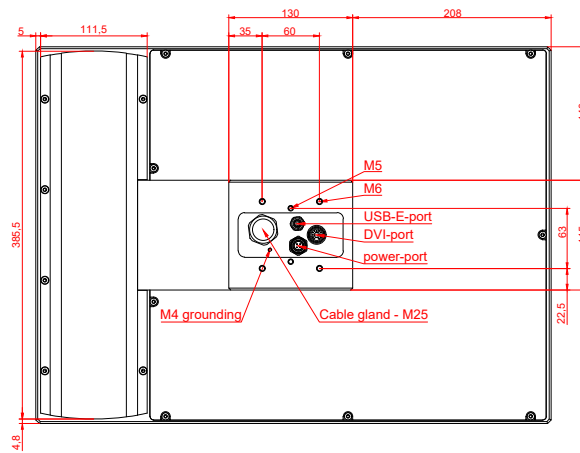

CP7902-0000, CP7902-0001
with
C9900-E748
C9900-M205

connection-console (by customer)
Rittal CP6206.490
Rittal CP6508.020

main dimensions and fixing points

front view

side view

rear view

mounting arm adapter from top

rear view

mounting arm adapter from bottom