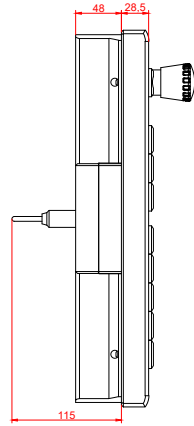

CP7902-0000, CP7902-0001
with
C9900-E748
C9900-M205

connection-console (by customer)
Rittal CP6206.490
Rittal CP6508.020

main dimensions and fixing points

front view

side view

rear view

mounting arm adapter from top

rear view

mounting arm adapter from bottom