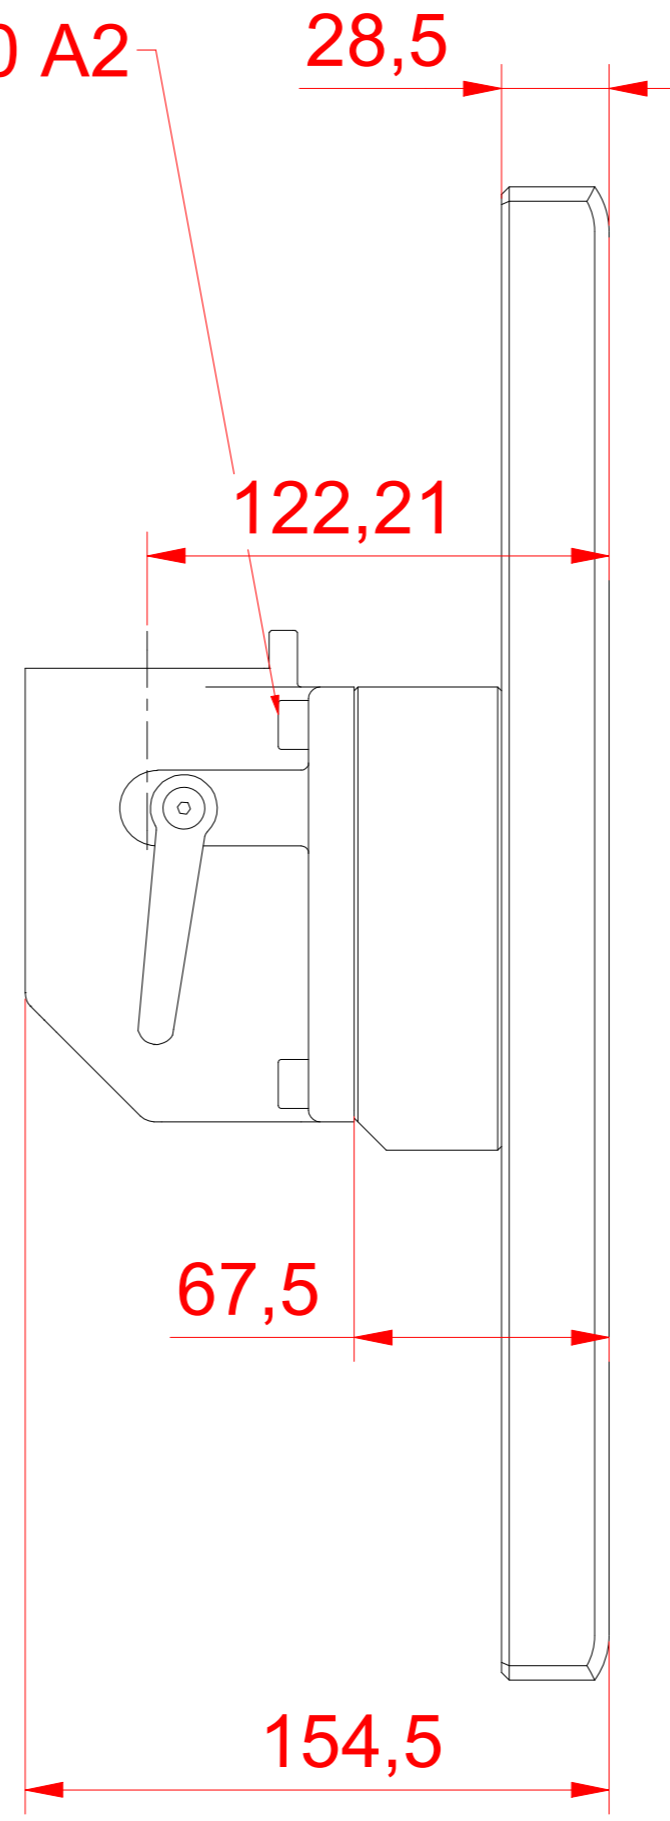

# CP7902-0001-0000 M210

mounting arm adapter Rolec 146.010.112

main dimensions and

fixing points

dimensions in mm

4x socket head screw M8x20 A2

28,5

122,21

67,5

154,5

170,5

85

142,3

95

M8

DVI port

power

USB port

front view

left view

rear view