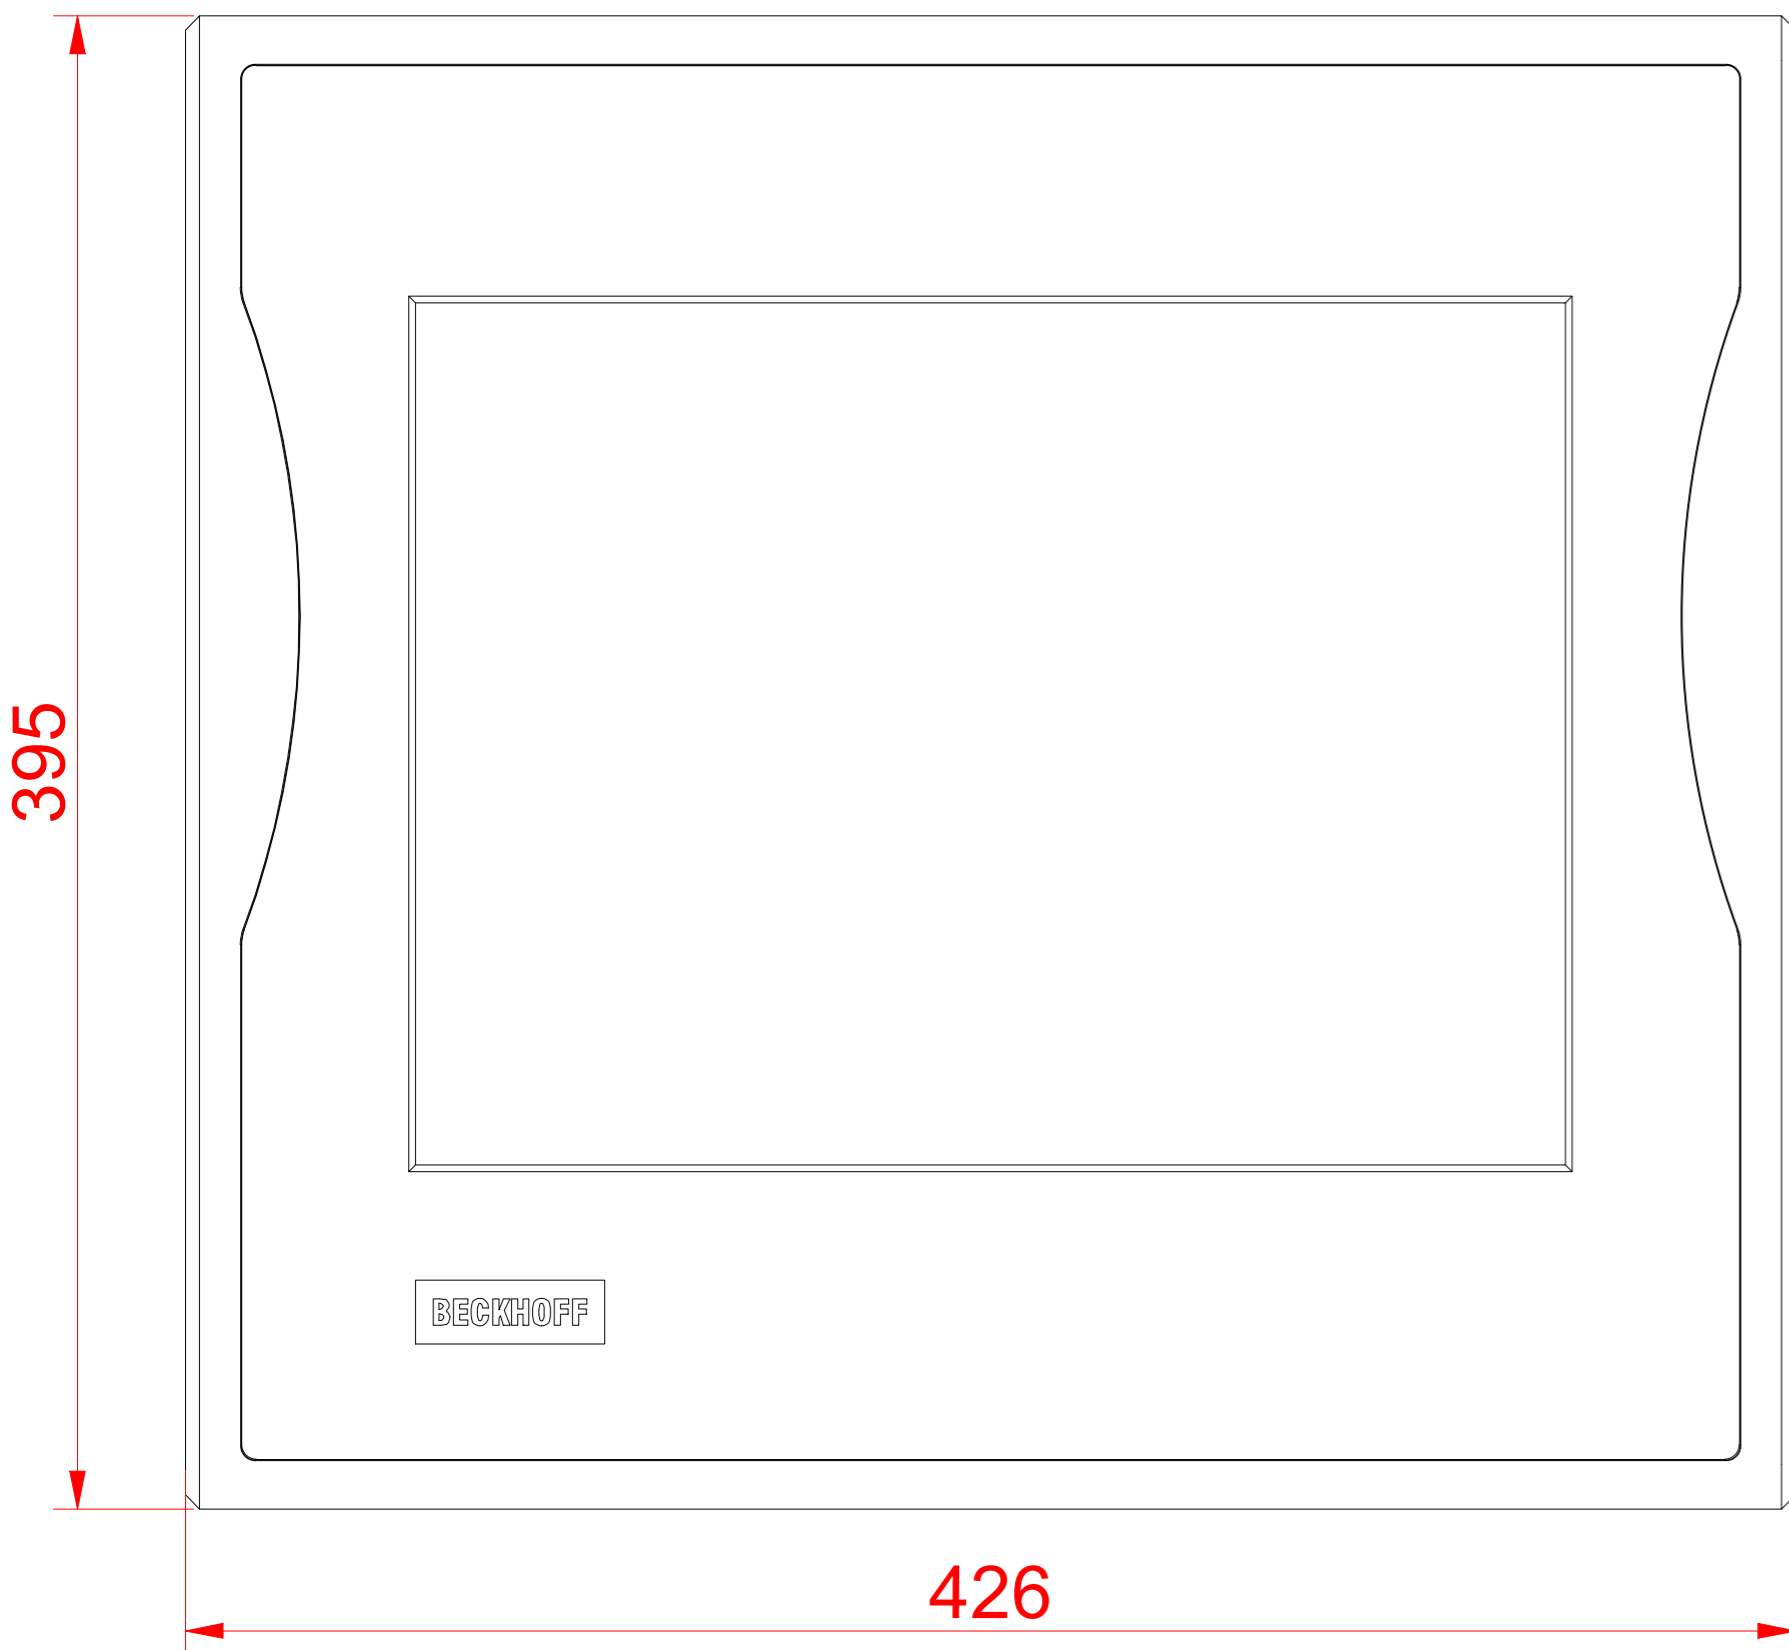

# CP7902-0001-0000 M210

mounting arm adapter Rolec 146.010.112

main dimensions and

fixing points

dimensions in mm

4x socket head screw M8x20 A2

28,5

122,21

67,5

154,5

170,5

85

142,3

95

M8

DVI port

power

USB port

front view

left view

rear view