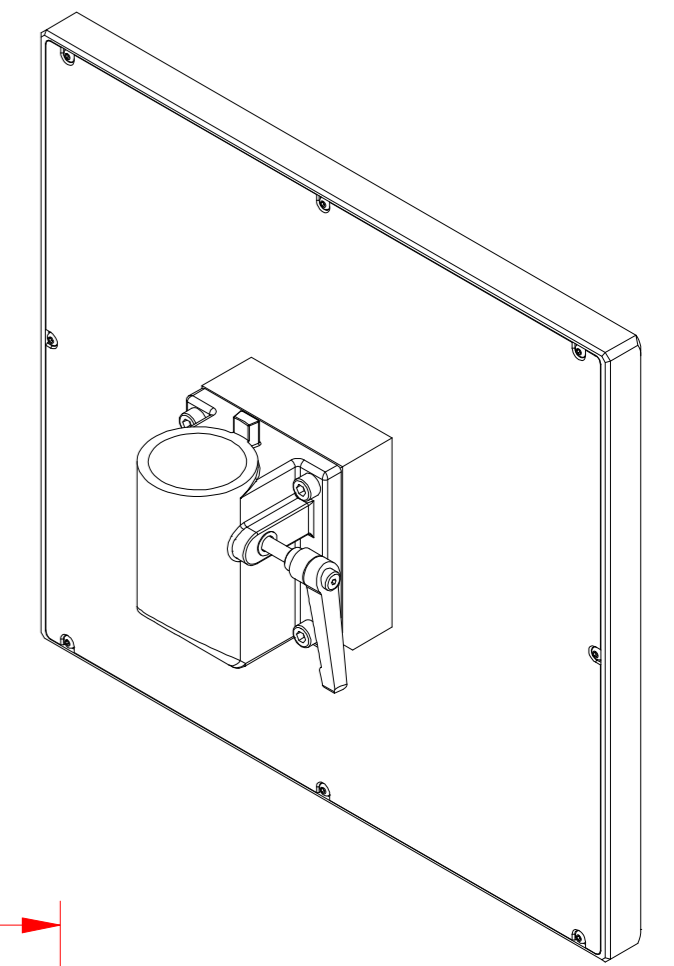

# CP7902-0001-0000 M210

mounting arm adapter Rolec 146.010.112

main dimensions and

fixing points

dimensions in mm

4x socket head screw M8x20 A2

28,5

122,21

power

USB port

front view

left view

rear view