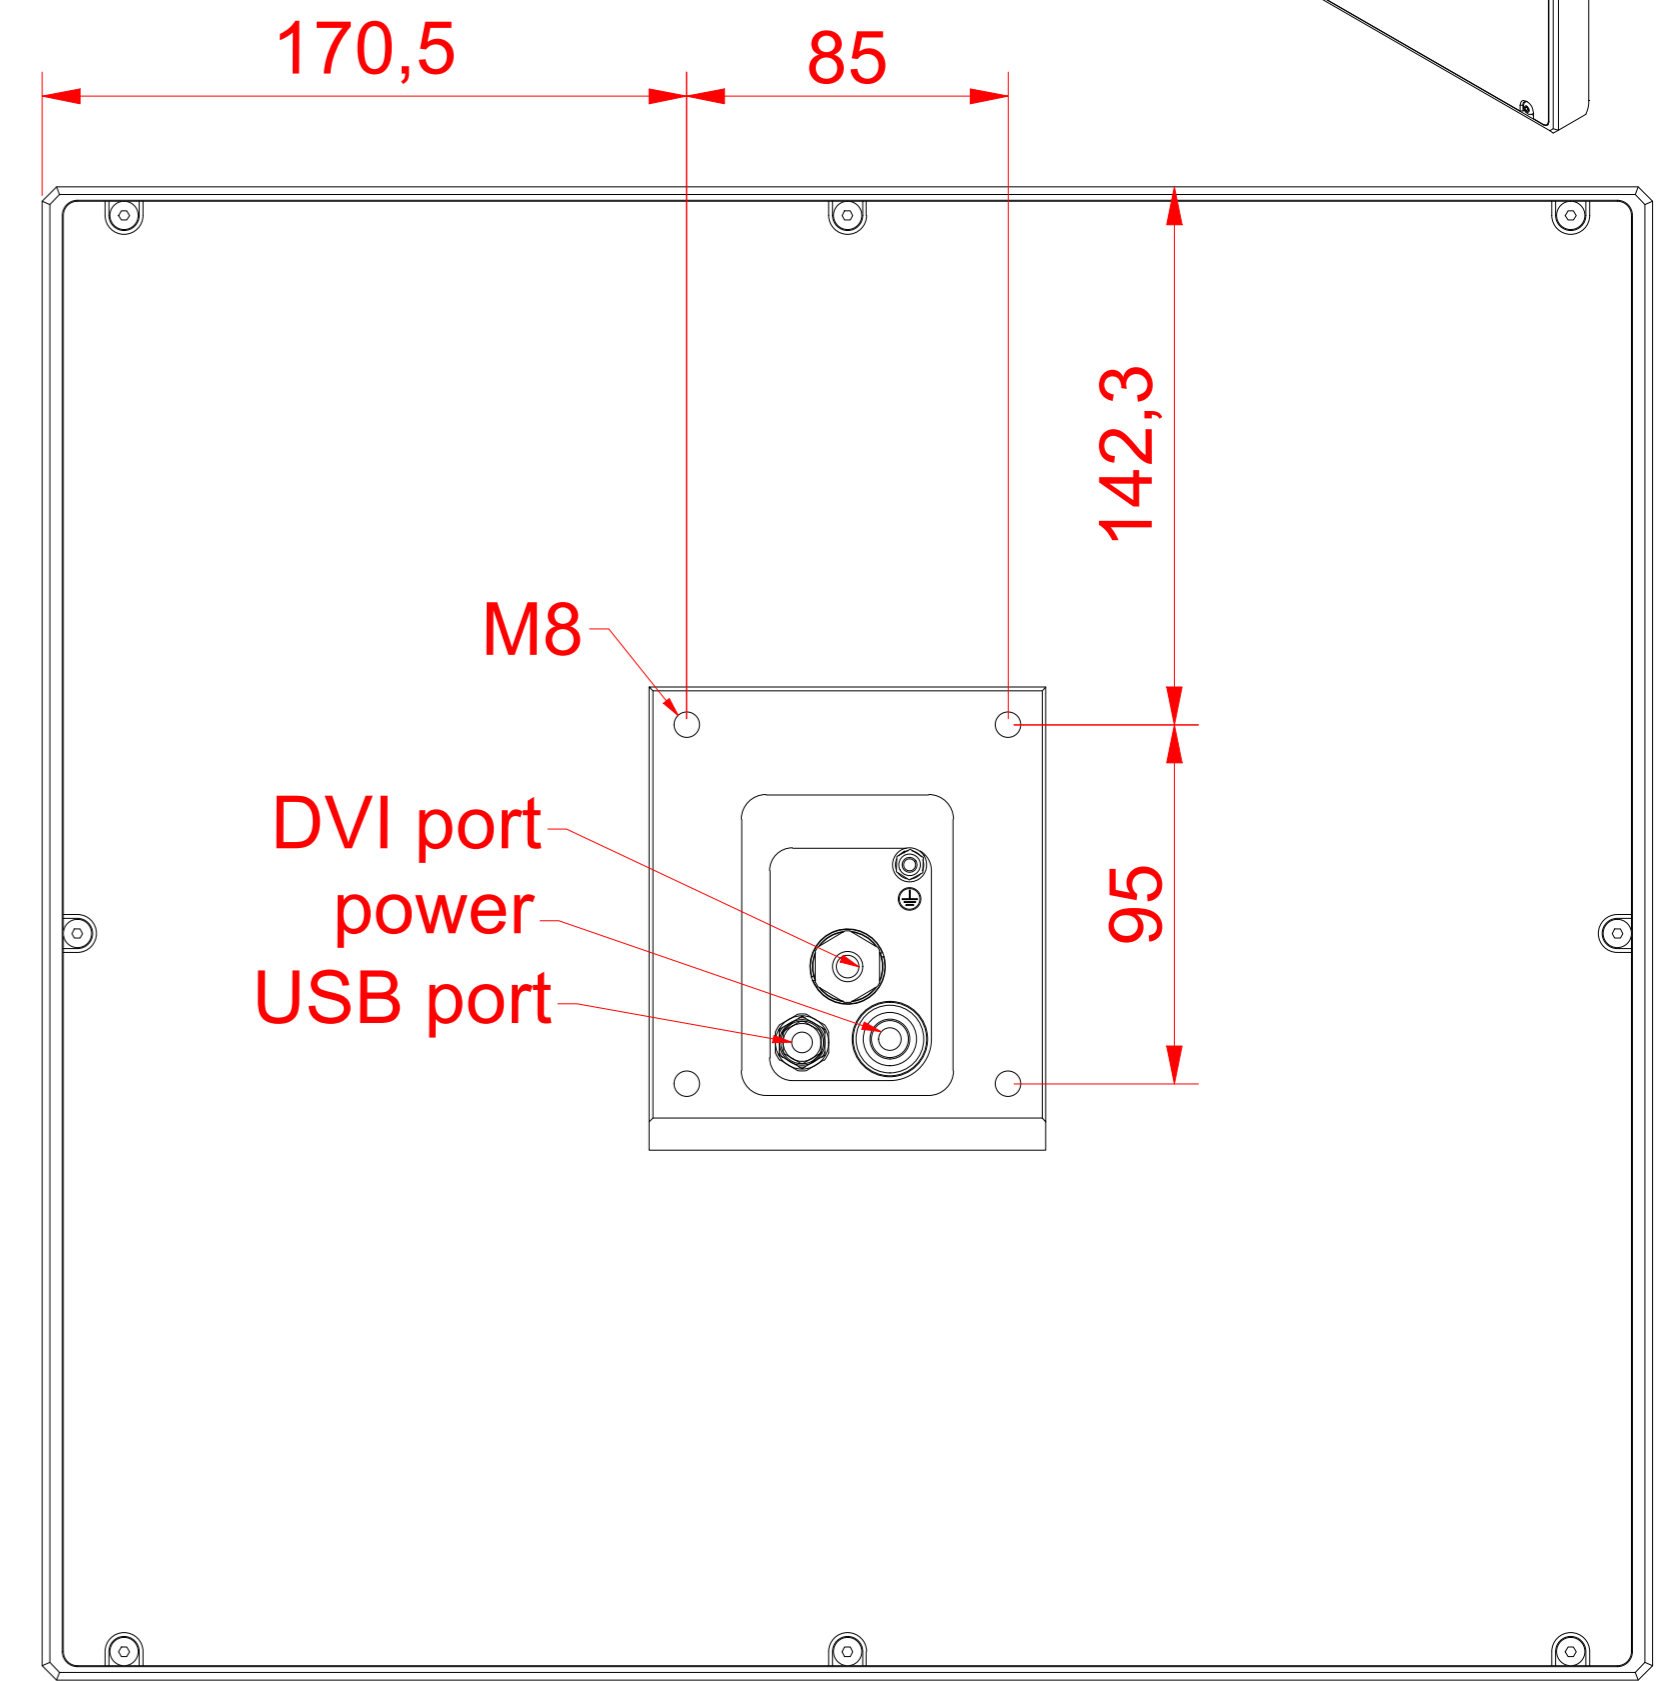

# CP7902-0001-0000 M210

mounting arm adapter Rolec 146.010.112

main dimensions and

fixing points

dimensions in mm

4x socket head screw M8x20 A2

28,5

122,21

67,5

154,5

170,5

85

142,3

95

M8

DVI port

power

USB port

front view

left view

rear view