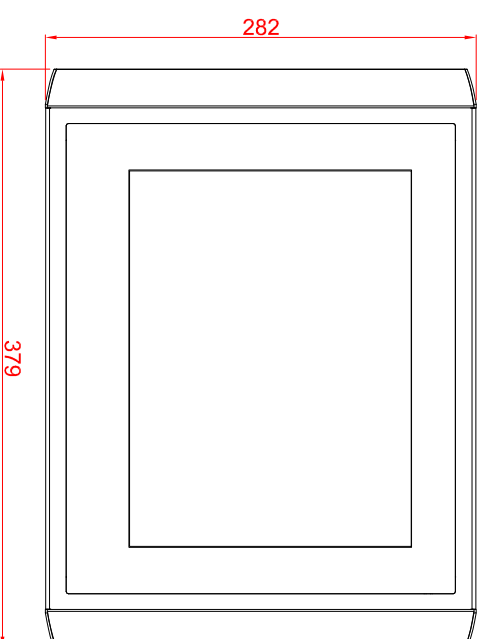

CP7901-1400-M178

main dimensions and
fixing points

dimensions in mm

rear view

right view

front view