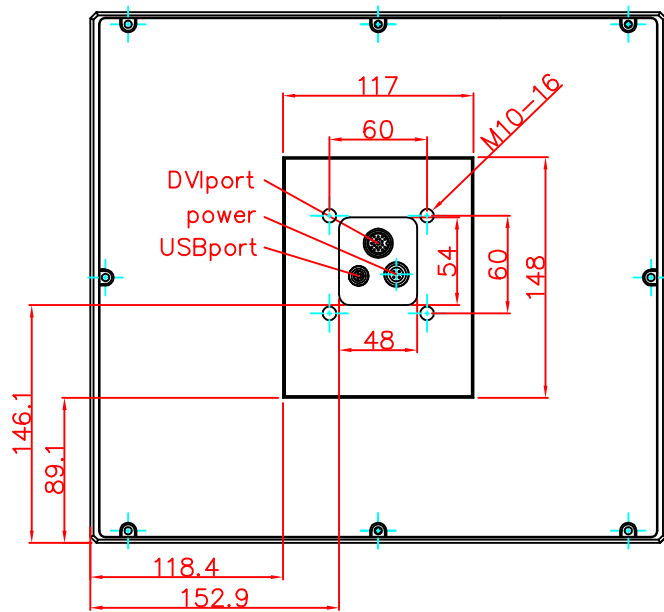

CP7901-0011-M220  
mounting arm adapter  
for  
Rittal  
CP6521.000

main dimensions and  
fixing points

rear view

dimensions in mm

right view

front view