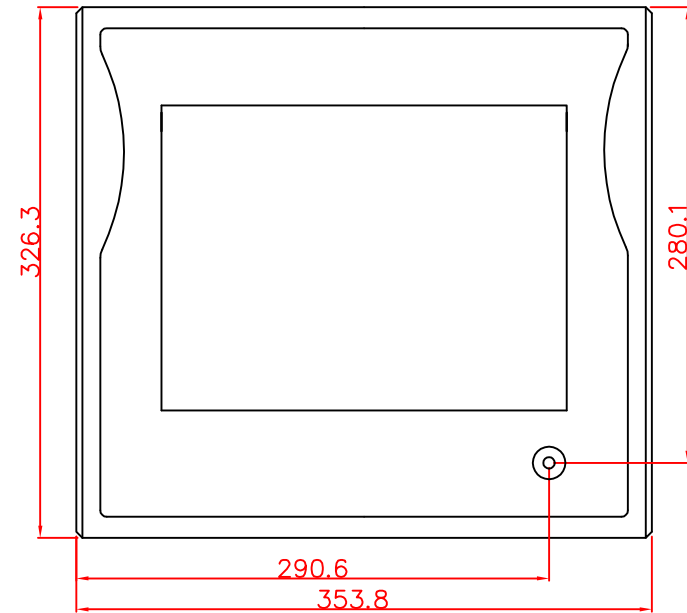

CP7901-0011-M220  
mounting arm adapter  
for  
Rittal  
CP6521.000

main dimensions and  
fixing points

rear view

dimensions in mm

right view

front view