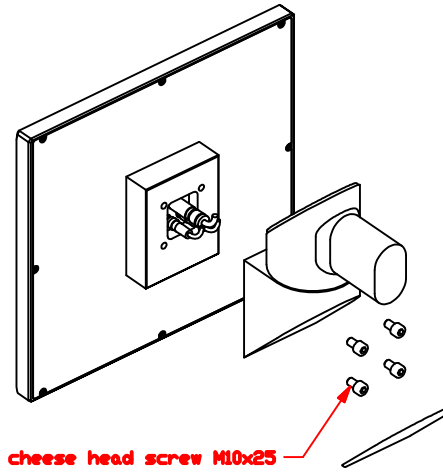

CP7901-0011-M220  
mounting arm adapter  
for  
Rittal  
CP6521.000

main dimensions and  
fixing points

rear view

dimensions in mm

right view

front view