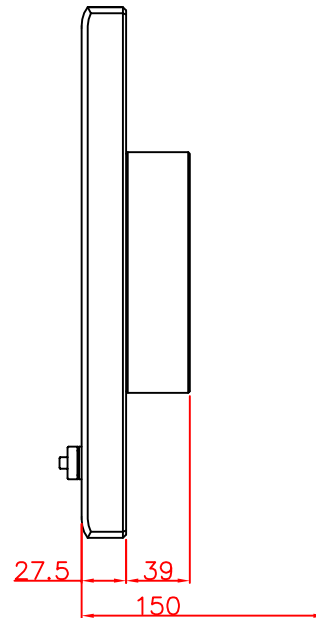

CP7901-0011-M220  
mounting arm adapter  
for  
Rittal  
CP6521.000

main dimensions and  
fixing points

rear view

dimensions in mm

right view

front view