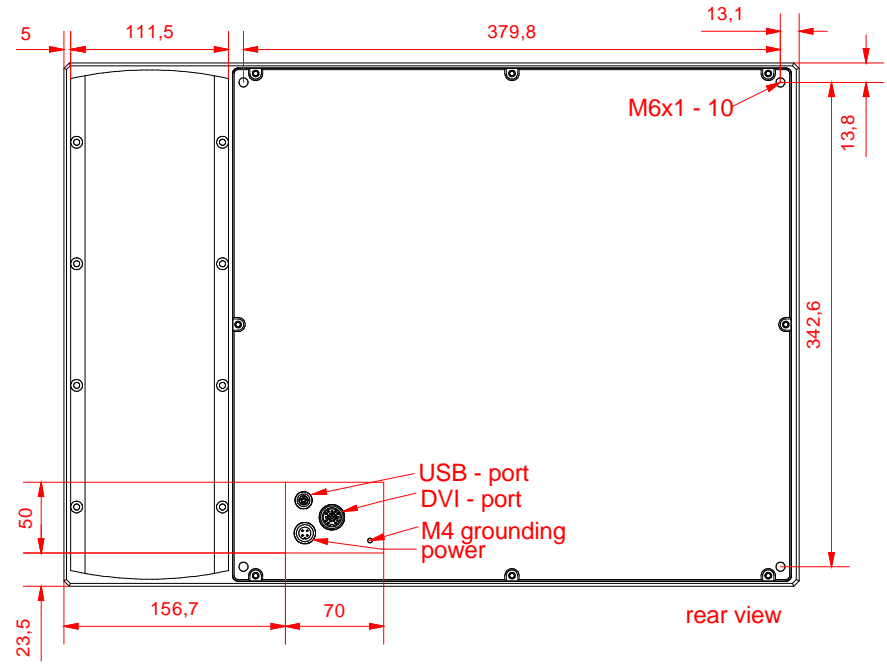

front view

left view

installation depth
dvi - connectors

rear view

CP 7831 - 0001 - E711

main dimensions and
fixing points

dimensions in mm