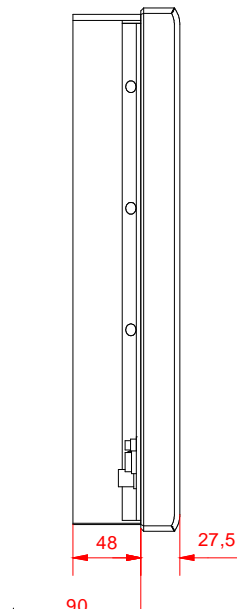

front view

left view

installation depth
dvi - connectors

rear view

CP 7831 - 0001 - E711

main dimensions and
fixing points

dimensions in mm