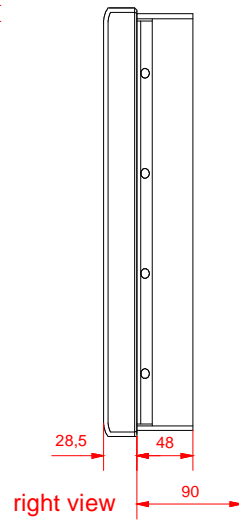

rear view

right view

installation depth  
dvi connectors

front view

CP7822 - 0001 - E761

main dimensions and  
fixing points

dimensions in mm