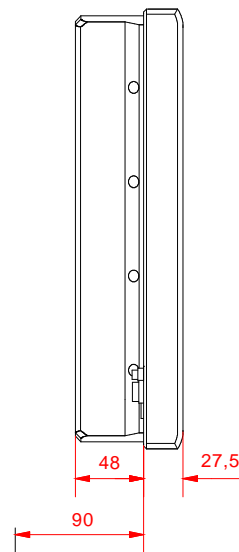

front view

CP 7821 - 0000 - E701

main dimensions and
fixing points

dimensions in mm

installation depth
dvi connectors

left view

rear view