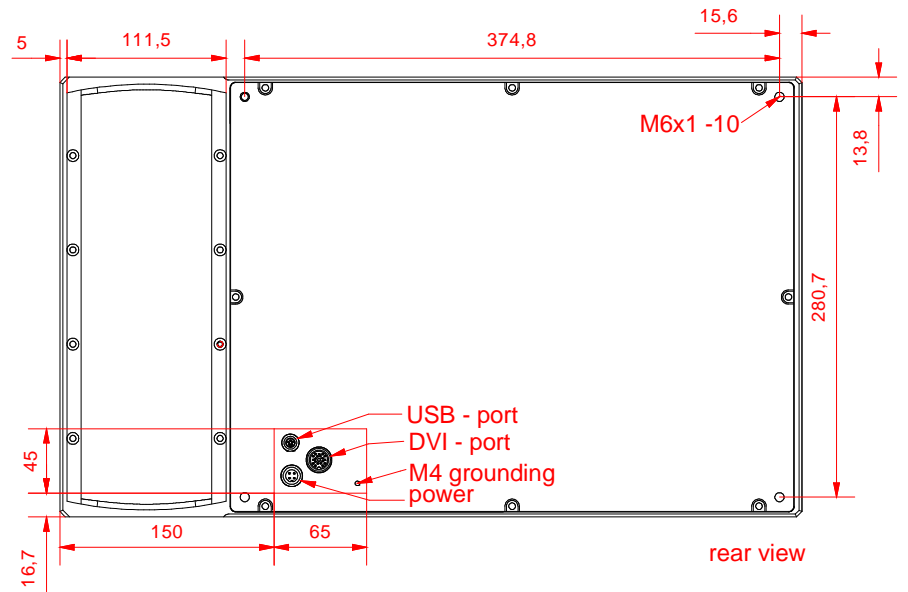

front view

CP 7821 - 0000 - E701

main dimensions and
fixing points

dimensions in mm

installation depth
dvi connectors

left view

rear view