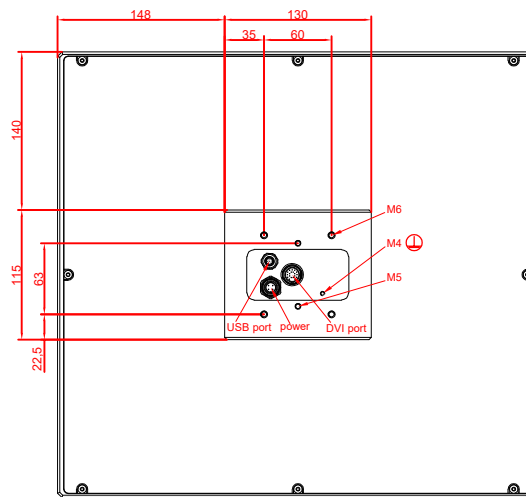

front view

side view

rear view

CP7812-0001  
with  
C9900-M235

connection-console  
Rittal CP6206.490  
Rittal CP6508.020

main dimensions and  
fixing points

front view

side view

rear view