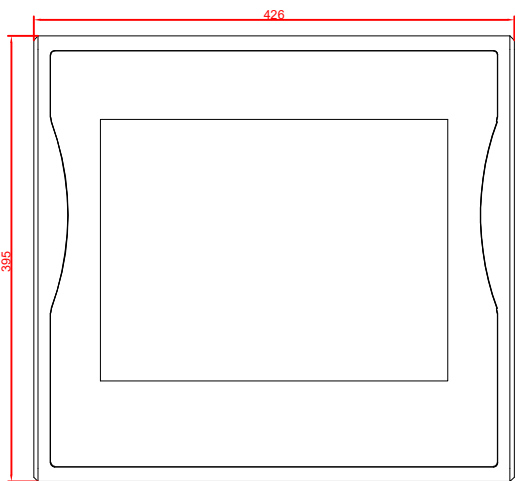

front view

side view

rear view

CP7812-0001  
with  
C9900-M235

connection-console  
Rittal CP6206.490  
Rittal CP6508.020

main dimensions and  
fixing points

front view

side view

rear view