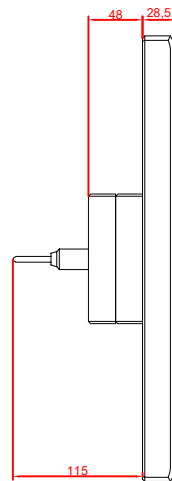

front view

side view

rear view

CP7812-0001  
with  
C9900-M235

connection-console  
Rittal CP6206.490  
Rittal CP6508.020

main dimensions and  
fixing points

front view

side view

rear view