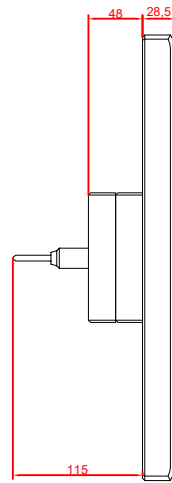

front view

side view

rear view

CP7812-0001  
with  
C9900-M235

connection-console  
Rittal CP6206.490  
Rittal CP6508.020

main dimensions and  
fixing points

front view

side view

rear view