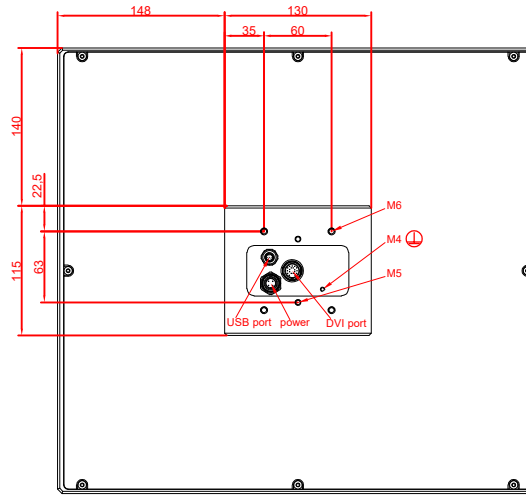

front view

side view

rear view

CP7812-0001  
with  
C9900-M235

connection-console  
Rittal CP6206.490  
Rittal CP6508.020

main dimensions and  
fixing points

front view

side view

rear view