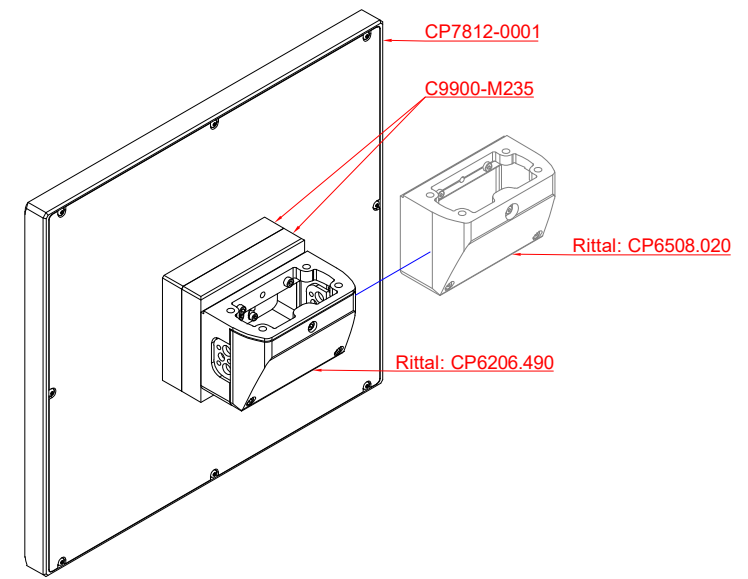

front view

side view

rear view

CP7812-0001  
with  
C9900-M235

connection-console  
Rittal CP6206.490  
Rittal CP6508.020

main dimensions and  
fixing points

front view

side view

rear view