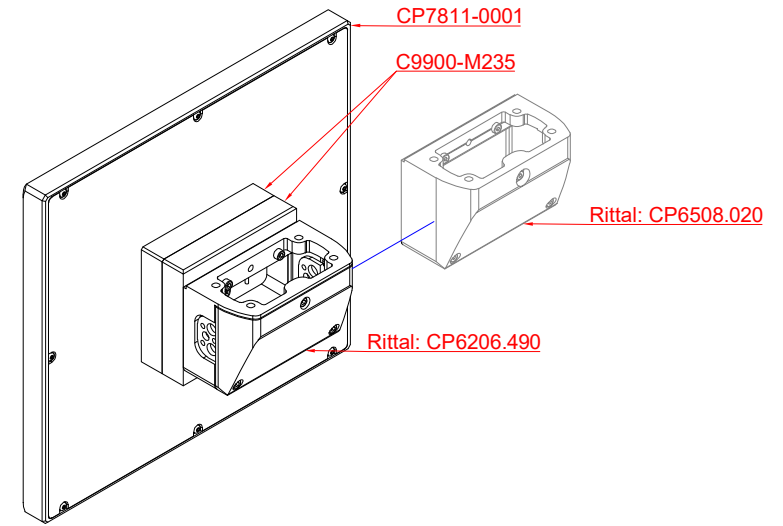

front view

side view

rear view

CP7811-0001
with
C9900-M235

connection-console
Rittal CP6206.490
Rittal CP6508.020

main dimensions and
fixing points

front view

side view

rear view