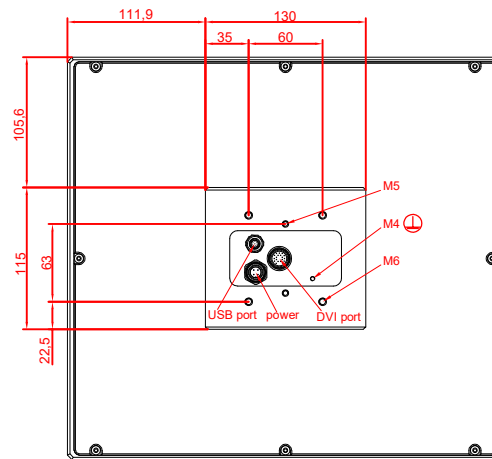

front view

side view

rear view

CP7811-0001
with
C9900-M235

connection-console
Rittal CP6206.490
Rittal CP6508.020

main dimensions and
fixing points

front view

side view

rear view