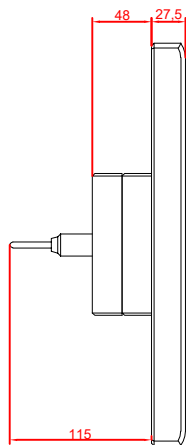

front view

side view

rear view

CP7811-0001
with
C9900-M235

connection-console
Rittal CP6206.490
Rittal CP6508.020

main dimensions and
fixing points

front view

side view

rear view