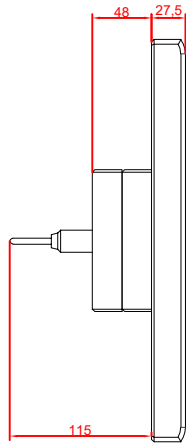

front view

side view

rear view

CP7811-0001
with
C9900-M235

connection-console
Rittal CP6206.490
Rittal CP6508.020

main dimensions and
fixing points

front view

side view

rear view