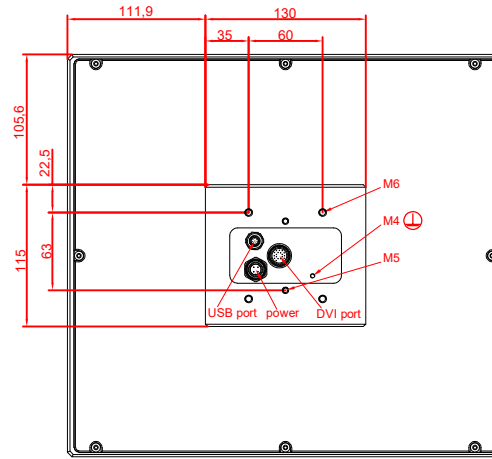

front view

side view

rear view

CP7811-0001
with
C9900-M235

connection-console
Rittal CP6206.490
Rittal CP6508.020

main dimensions and
fixing points

front view

side view

rear view