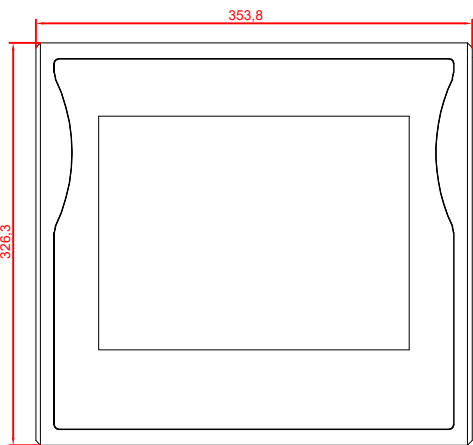

front view

side view

rear view

CP7811-0001
with
C9900-M235

connection-console
Rittal CP6206.490
Rittal CP6508.020

main dimensions and
fixing points

front view

side view

rear view