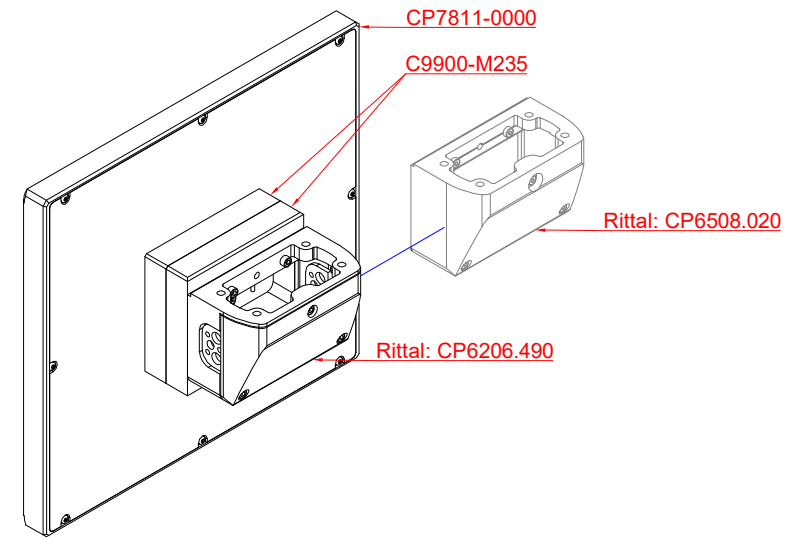

front view

side view

rear view

CP7811-0000
with
C9900-M235

connection-console
Rittal CP6206.490
Rittal CP6508.020

main dimensions and
fixing points

front view

side view

rear view