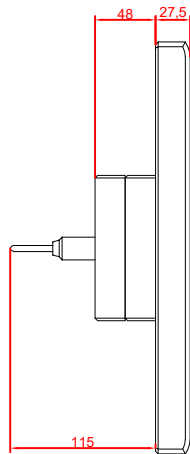

front view

side view

rear view

CP7811-0000
with
C9900-M235

connection-console
Rittal CP6206.490
Rittal CP6508.020

main dimensions and
fixing points

front view

side view

rear view