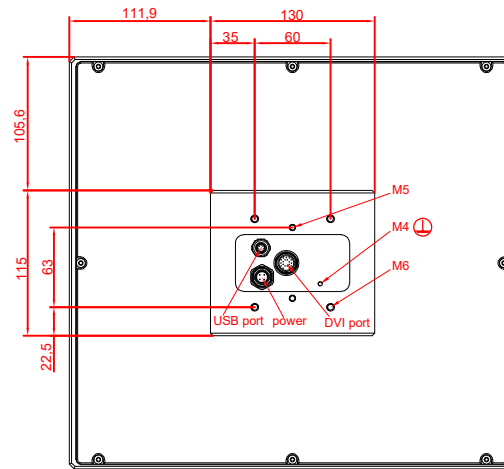

front view

side view

rear view

CP7811-0000
with
C9900-M235

connection-console
Rittal CP6206.490
Rittal CP6508.020

main dimensions and
fixing points

front view

side view

rear view