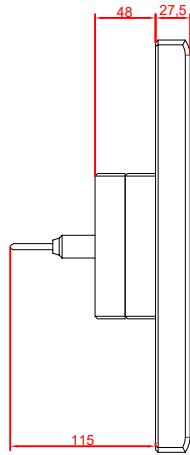

front view

side view

rear view

CP7811-0000
with
C9900-M235

connection-console
Rittal CP6206.490
Rittal CP6508.020

main dimensions and
fixing points

front view

side view

rear view