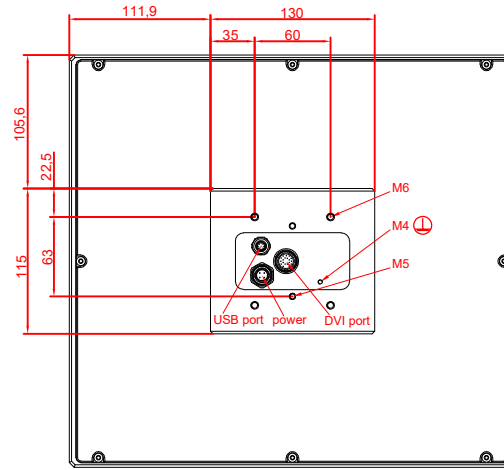

front view

side view

rear view

CP7811-0000
with
C9900-M235

connection-console
Rittal CP6206.490
Rittal CP6508.020

main dimensions and
fixing points

front view

side view

rear view