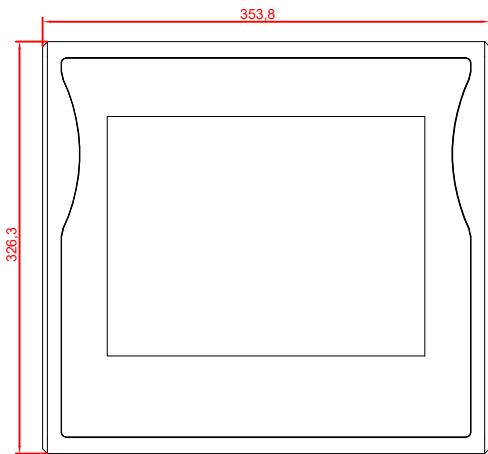

front view

side view

rear view

CP7811-0000
with
C9900-M235

connection-console
Rittal CP6206.490
Rittal CP6508.020

main dimensions and
fixing points

front view

side view

rear view