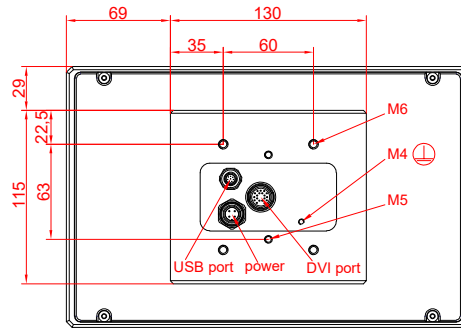

front view

CP7809-0001  
with  
C9900-M235

connection-console  
Rittal CP6206.490  
Rittal CP6508.020

main dimensions and  
fixing points

front view

side view

side view

rear view

rear view