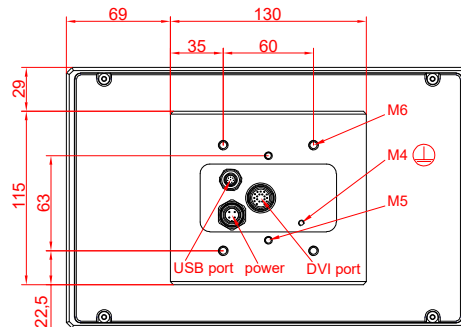

front view

CP7809-0001  
with  
C9900-M235

connection-console  
Rittal CP6206.490  
Rittal CP6508.020

main dimensions and  
fixing points

front view

side view

side view

rear view

rear view