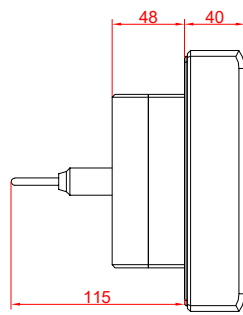

front view

CP7809-0001  
with  
C9900-M235

connection-console  
Rittal CP6206.490  
Rittal CP6508.020

main dimensions and  
fixing points

front view

side view

side view

rear view

rear view