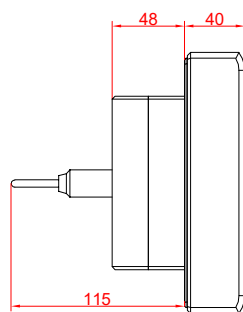

front view

CP7809-0001  
with  
C9900-M235

connection-console  
Rittal CP6206.490  
Rittal CP6508.020

main dimensions and  
fixing points

front view

side view

side view

rear view

rear view