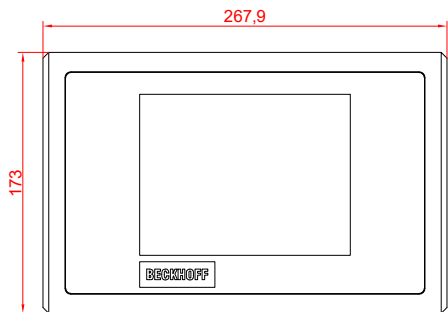

front view

CP7809-0001  
with  
C9900-M235

connection-console  
Rittal CP6206.490  
Rittal CP6508.020

main dimensions and  
fixing points

front view

side view

side view

rear view

rear view