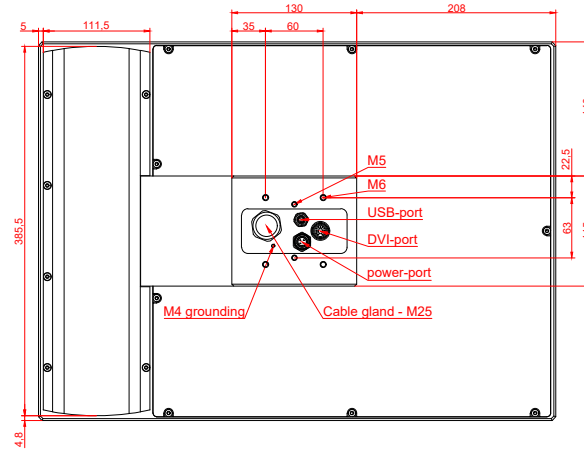

CP7802-0000, CP7802-0001
with
C9900-E748
C9900-M205

connection-console (by customer)
Rittal CP6206.490
Rittal CP6508.020

main dimensions and fixing points

front view

side view

rear view

mounting arm adapter from top

rear view

mounting arm adapter from bottom