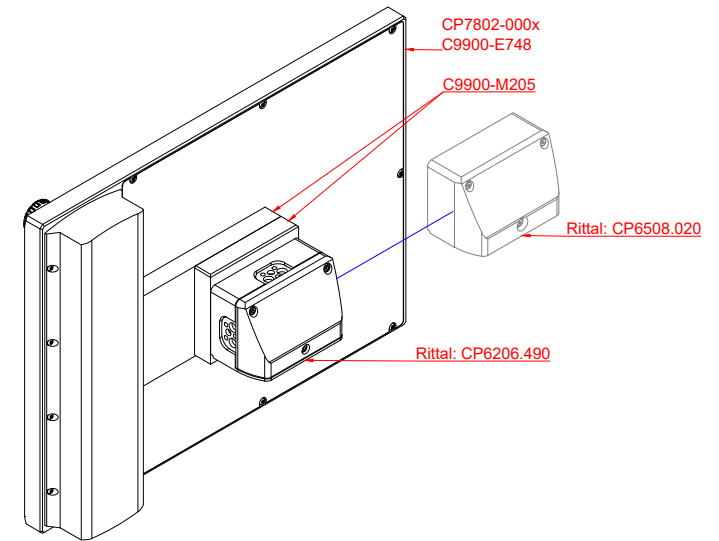

CP7802-0000, CP7802-0001
with
C9900-E748
C9900-M205

connection-console (by customer)
Rittal CP6206.490
Rittal CP6508.020

main dimensions and fixing points

front view

side view

rear view

mounting arm adapter from top

rear view

mounting arm adapter from bottom