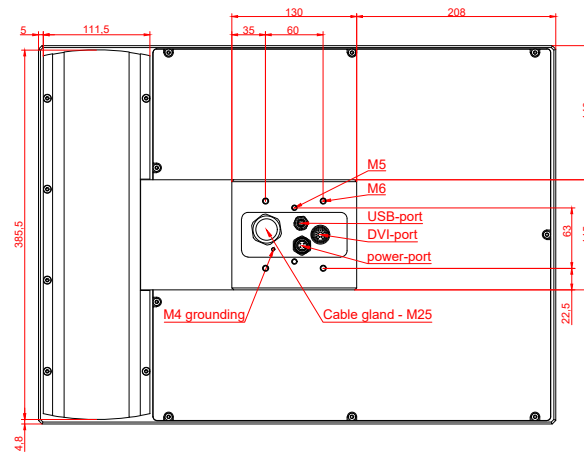

CP7802-0000, CP7802-0001
with
C9900-E748
C9900-M205

connection-console (by customer)
Rittal CP6206.490
Rittal CP6508.020

main dimensions and fixing points

front view

side view

rear view

mounting arm adapter from top

rear view

mounting arm adapter from bottom