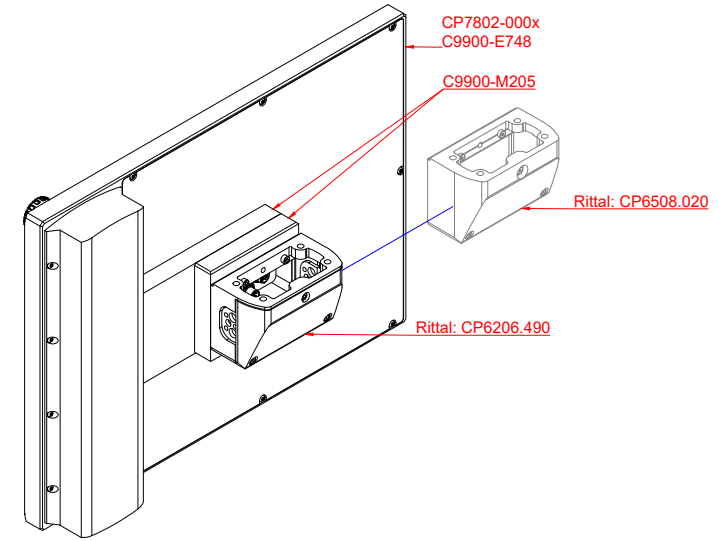

CP7802-0000, CP7802-0001
with
C9900-E748
C9900-M205

connection-console (by customer)
Rittal CP6206.490
Rittal CP6508.020

main dimensions and fixing points

front view

side view

rear view

mounting arm adapter from top

rear view

mounting arm adapter from bottom