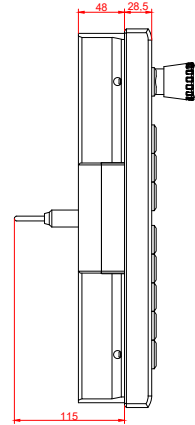

CP7802-0000, CP7802-0001
with
C9900-E748
C9900-M205

connection-console (by customer)
Rittal CP6206.490
Rittal CP6508.020

main dimensions and fixing points

front view

side view

rear view

mounting arm adapter from top

rear view

mounting arm adapter from bottom