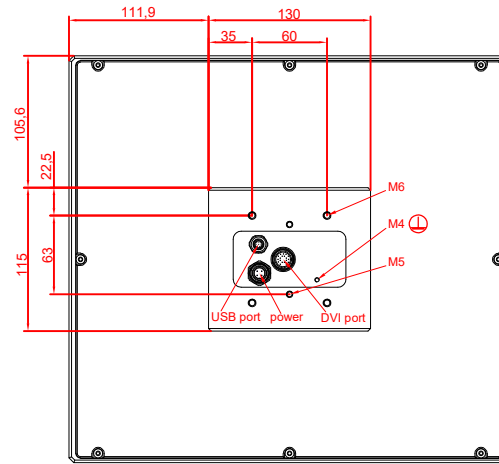

front view

side view

rear view

CP7801-0020  
with  
C9900-M235

connection-console  
Rittal CP6206.490  
Rittal CP6508.020

main dimensions and  
fixing points

front view

side view

rear view