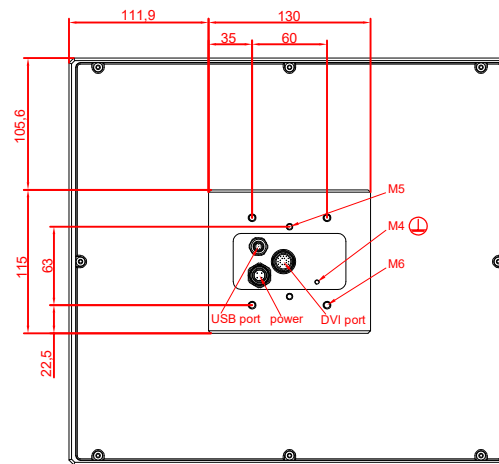

front view

side view

rear view

CP7801-0020  
with  
C9900-M235

connection-console  
Rittal CP6206.490  
Rittal CP6508.020

main dimensions and  
fixing points

front view

side view

rear view