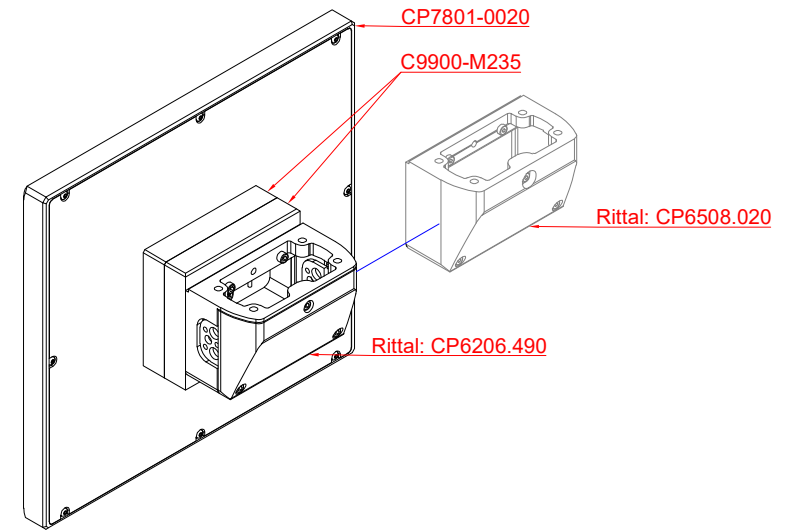

front view

side view

rear view

CP7801-0020  
with  
C9900-M235

connection-console  
Rittal CP6206.490  
Rittal CP6508.020

main dimensions and  
fixing points

front view

side view

rear view