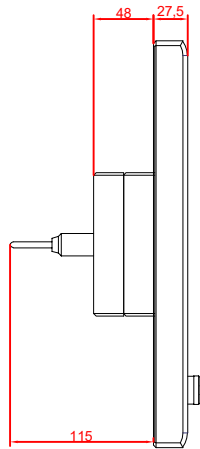

front view

side view

rear view

CP7801-0020  
with  
C9900-M235

connection-console  
Rittal CP6206.490  
Rittal CP6508.020

main dimensions and  
fixing points

front view

side view

rear view