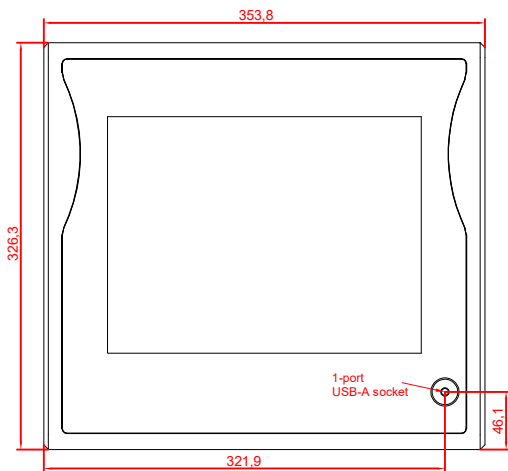

front view

side view

rear view

CP7801-0020  
with  
C9900-M235

connection-console  
Rittal CP6206.490  
Rittal CP6508.020

main dimensions and  
fixing points

front view

side view

rear view