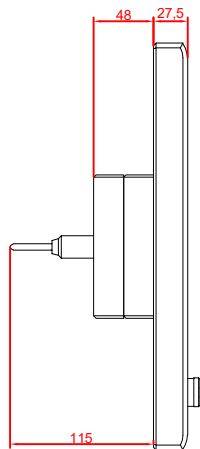

front view

side view

rear view

CP7801-0020  
with  
C9900-M235

connection-console  
Rittal CP6206.490  
Rittal CP6508.020

main dimensions and  
fixing points

front view

side view

rear view