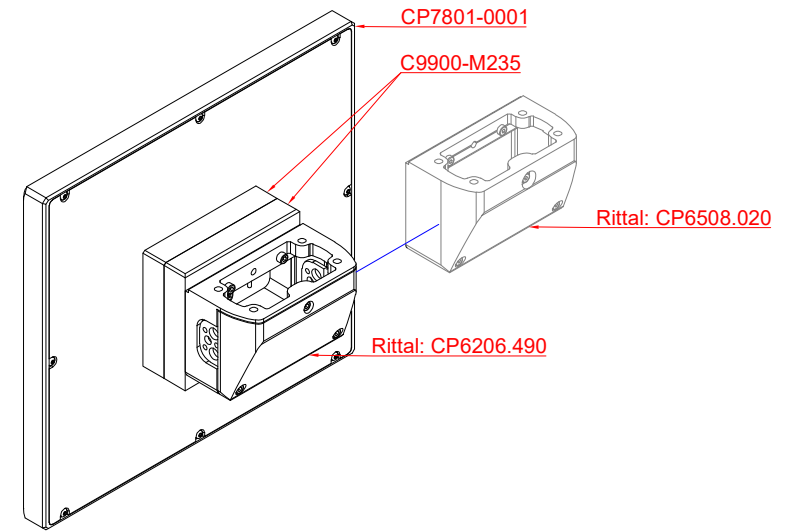

front view

side view

rear view

CP7801-0001
with
C9900-M235

connection-console
Rittal CP6206.490
Rittal CP6508.020

main dimensions and
fixing points

front view

side view

rear view