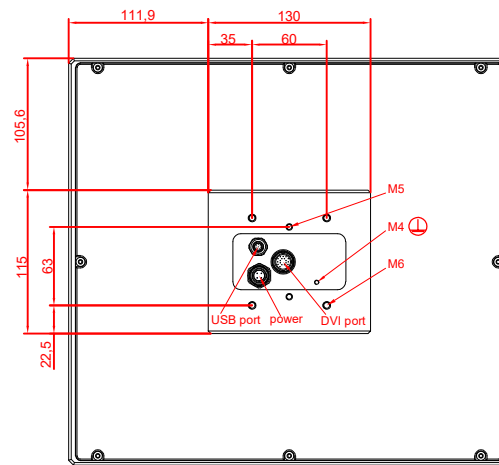

front view

side view

rear view

CP7801-0001
with
C9900-M235

connection-console
Rittal CP6206.490
Rittal CP6508.020

main dimensions and
fixing points

front view

side view

rear view