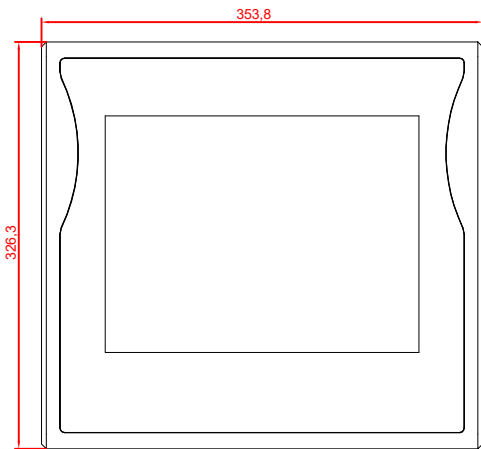

front view

side view

rear view

CP7801-0001
with
C9900-M235

connection-console
Rittal CP6206.490
Rittal CP6508.020

main dimensions and
fixing points

front view

side view

rear view