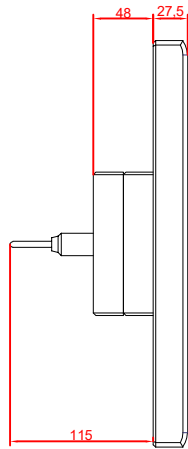

front view

side view

rear view

CP7801-0001
with
C9900-M235

connection-console
Rittal CP6206.490
Rittal CP6508.020

main dimensions and
fixing points

front view

side view

rear view