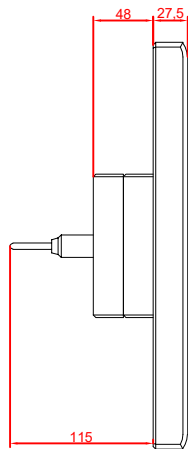

front view

side view

rear view

CP7801-0001
with
C9900-M235

connection-console
Rittal CP6206.490
Rittal CP6508.020

main dimensions and
fixing points

front view

side view

rear view