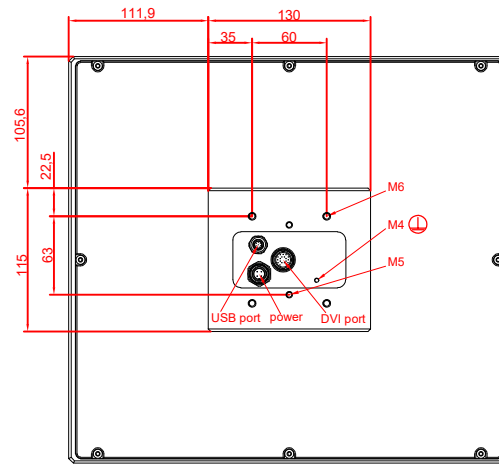

front view

side view

rear view

CP7801-0001
with
C9900-M235

connection-console
Rittal CP6206.490
Rittal CP6508.020

main dimensions and
fixing points

front view

side view

rear view