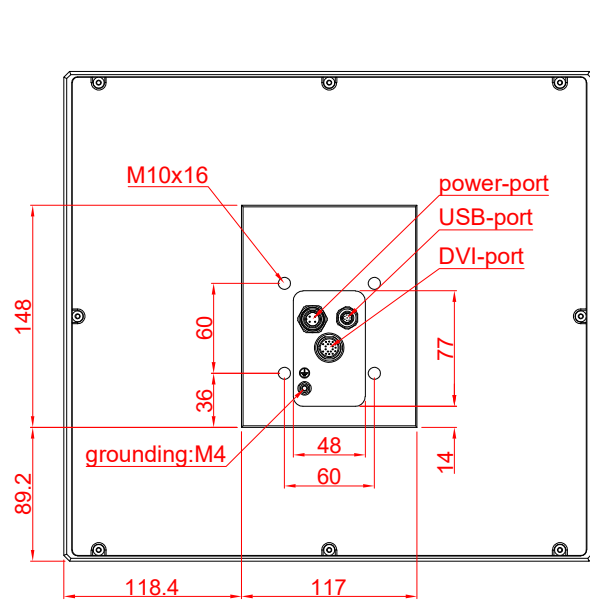

CP7801-0000-M220

mounting arm adapter for:  
Rittal CP6521.000

main dimensions and  
fixing points

dimensions in mm

rear view

side view

front view