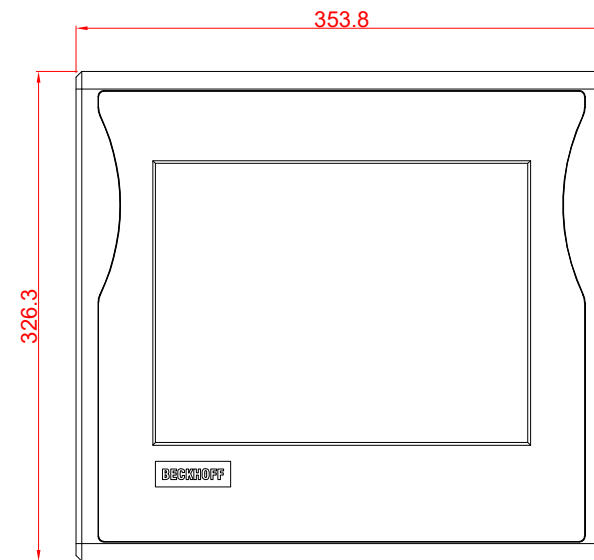

CP7801-0000-M220

mounting arm adapter for:  
Rittal CP6521.000

main dimensions and  
fixing points

dimensions in mm

rear view

side view

front view