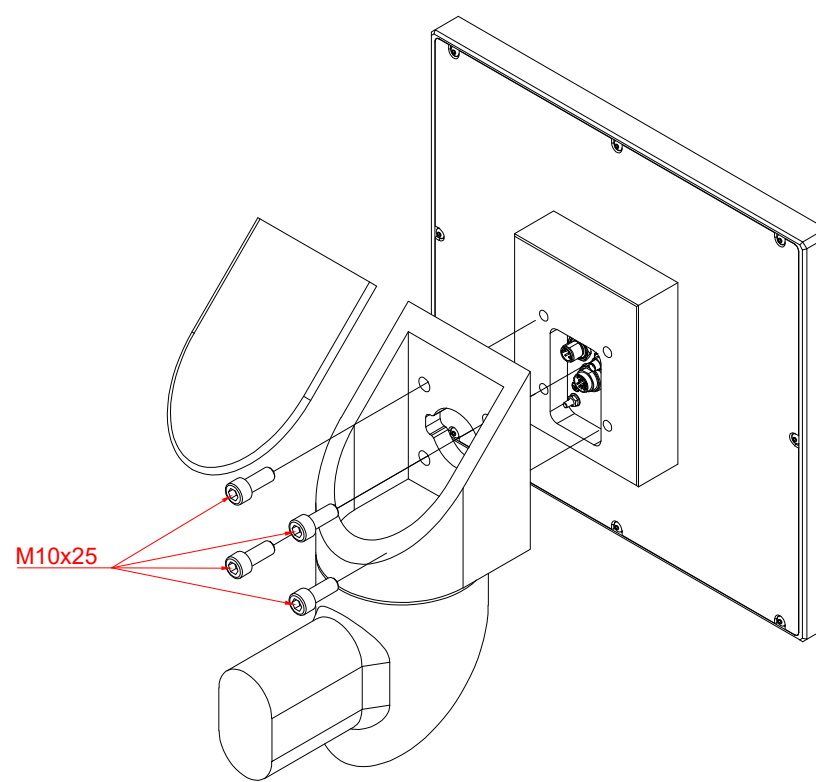

CP7801-0000-M220

mounting arm adapter for:  
Rittal CP6521.000

main dimensions and  
fixing points

dimensions in mm

rear view

side view

front view