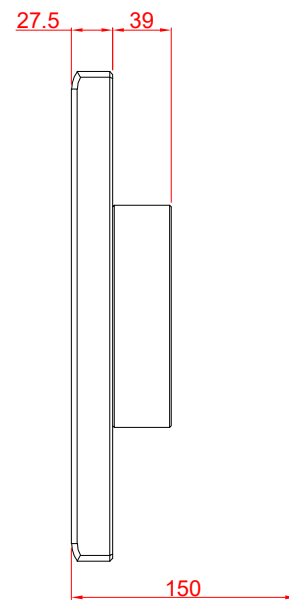

CP7801-0000-M220

mounting arm adapter for:  
Rittal CP6521.000

main dimensions and  
fixing points

dimensions in mm

rear view

side view

front view