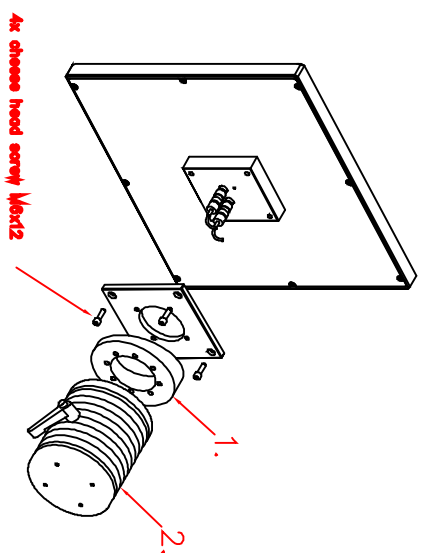

CP7037-0001-M122

Tilting adapter for
Rittal Tragsystem

1. Art.Nr. CP6527.000
2. Art.Nr. CP6529.000

main dimensions and
fixing points

rear view

right view

front view

dimensions in mm