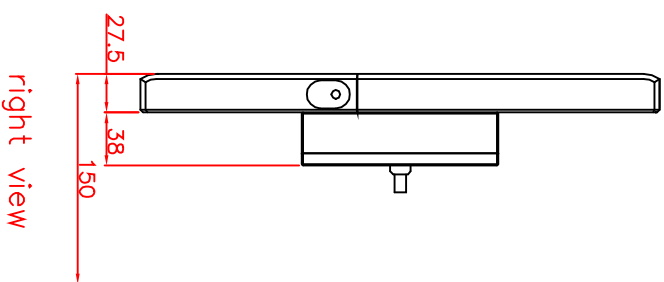

CP7037-0001-M122

Tilting adapter for
Rittal Tragsystem

1. Art.Nr. CP6527.000
2. Art.Nr. CP6529.000

main dimensions and
fixing points

rear view

right view

front view

dimensions in mm