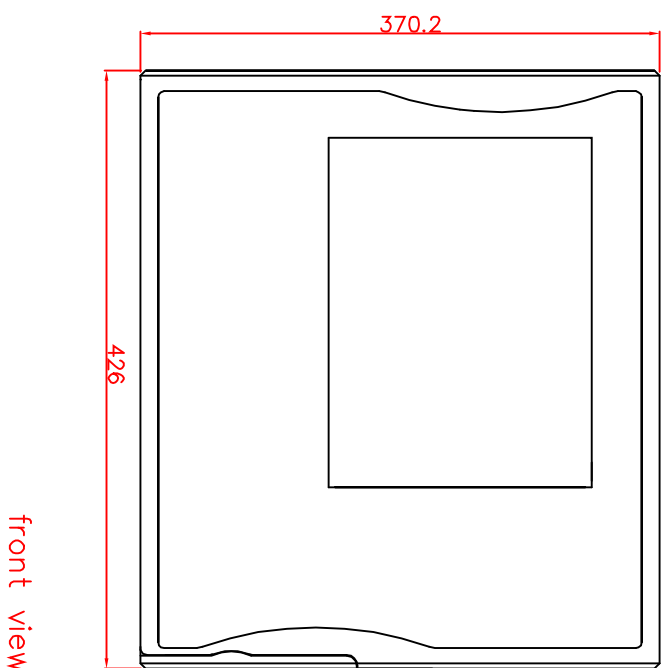

CP7037-0001-M122

Tilting adapter for
Rittal Tragsystem

1. Art.Nr. CP6527.000
2. Art.Nr. CP6529.000

main dimensions and
fixing points

rear view

right view

front view

dimensions in mm