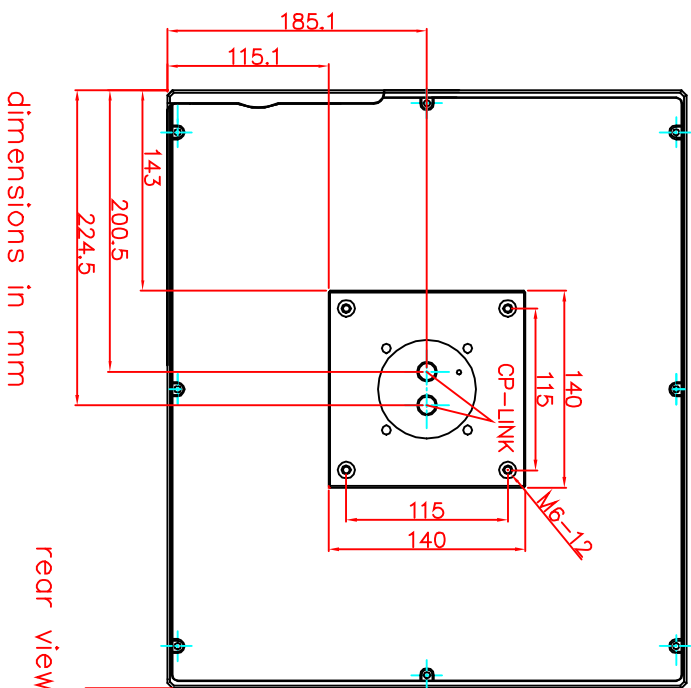

CP7037-0001-M122

Tilting adapter for
Rittal Tragsystem

1. Art.Nr. CP6527.000
2. Art.Nr. CP6529.000

main dimensions and
fixing points

rear view

right view

front view

dimensions in mm