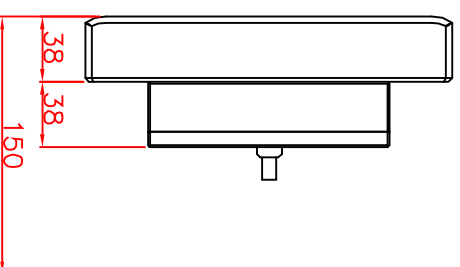

CP7029--0000--M122

Tilting adapter for
Rittal Tragsystem

1. Art.Nr. CP6527.000
2. Art.Nr. CP6529.000

main dimensions and
fixing points

dimensions in mm

rear view

right view

front view

4x cheese head screw M6x12