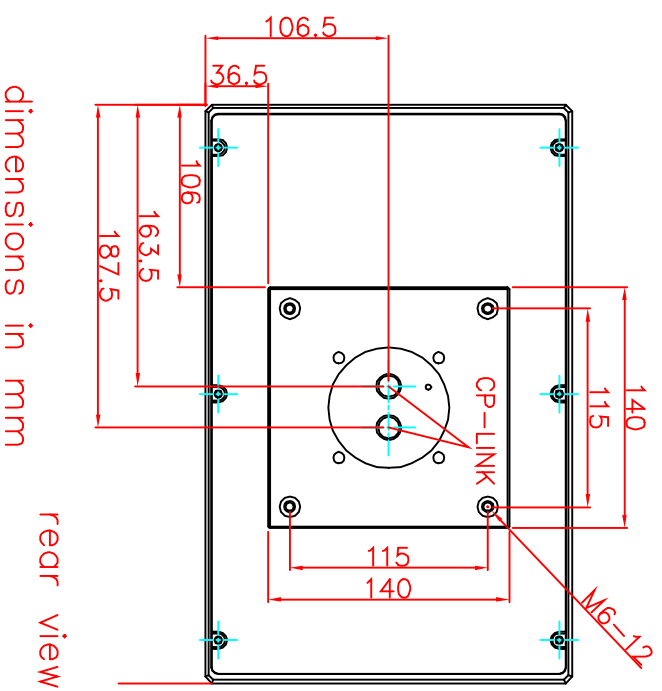

CP7029--0000--M122

Tilting adapter for
Rittal Tragsystem

1. Art.Nr. CP6527.000
2. Art.Nr. CP6529.000

main dimensions and
fixing points

dimensions in mm

rear view

right view

front view

4x cheese head screw M6x12