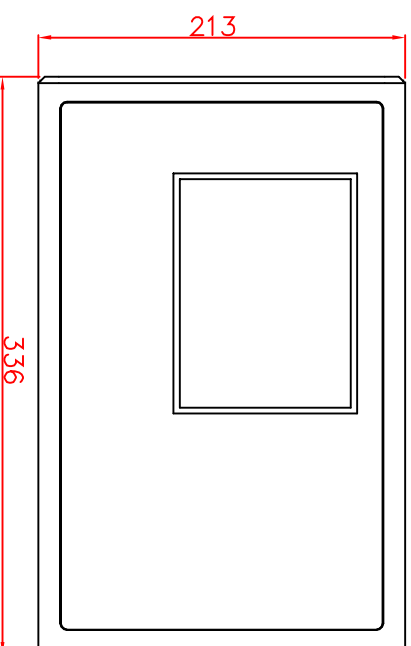

CP7029--0000--M122

Tilting adapter for
Rittal Tragsystem

1. Art.Nr. CP6527.000
2. Art.Nr. CP6529.000

main dimensions and
fixing points

dimensions in mm

rear view

right view

front view

4x cheese head screw M6x12