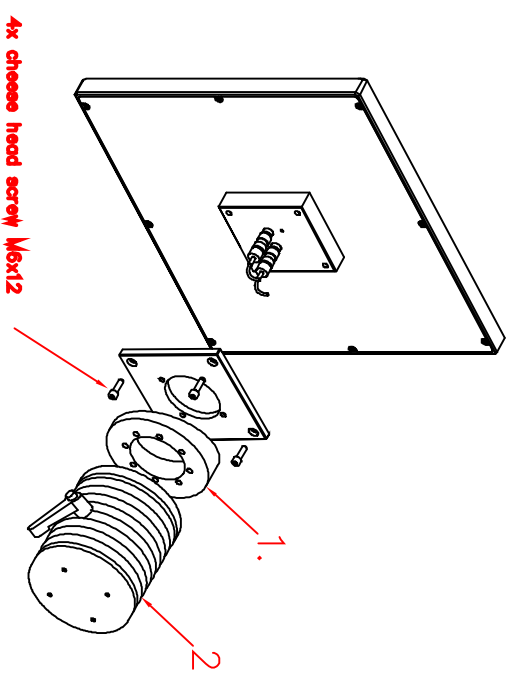

CP7029--0000--M122

Tilting adapter for
Rittal Tragsystem

1. Art.Nr. CP6527.000
2. Art.Nr. CP6529.000

main dimensions and
fixing points

dimensions in mm

rear view

right view

front view

4x cheese head screw M6x12