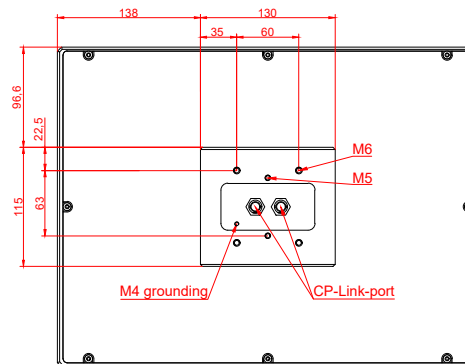

front view

side view

rear view

CP7021-0000  
with  
C9900-M135

connection-console  
Rittal CP6206.490  
Rittal CP6508.020

main dimensions and  
fixing points

front view

side view

rear view