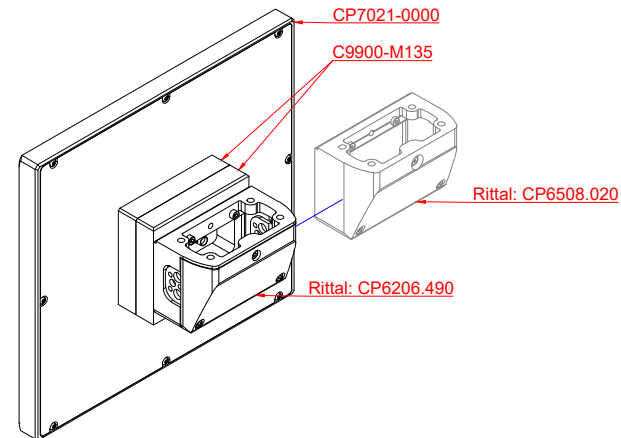

front view

side view

rear view

CP7021-0000  
with  
C9900-M135

connection-console  
Rittal CP6206.490  
Rittal CP6508.020

main dimensions and  
fixing points

front view

side view

rear view