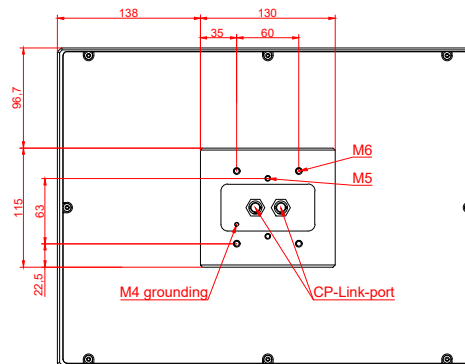

front view

side view

rear view

CP7021-0000  
with  
C9900-M135

connection-console  
Rittal CP6206.490  
Rittal CP6508.020

main dimensions and  
fixing points

front view

side view

rear view