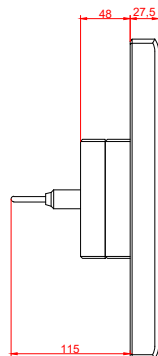

front view

side view

rear view

CP7021-0000  
with  
C9900-M135

connection-console  
Rittal CP6206.490  
Rittal CP6508.020

main dimensions and  
fixing points

front view

side view

rear view