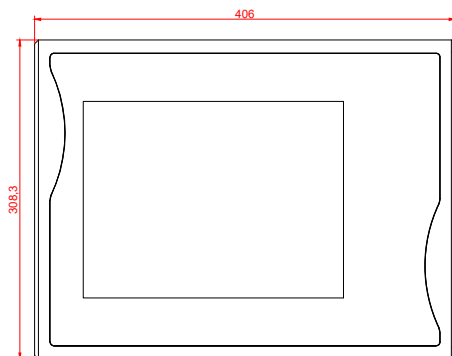

front view

side view

rear view

CP7021-0000  
with  
C9900-M135

connection-console  
Rittal CP6206.490  
Rittal CP6508.020

main dimensions and  
fixing points

front view

side view

rear view