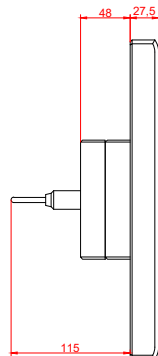

front view

side view

rear view

CP7021-0000  
with  
C9900-M135

connection-console  
Rittal CP6206.490  
Rittal CP6508.020

main dimensions and  
fixing points

front view

side view

rear view