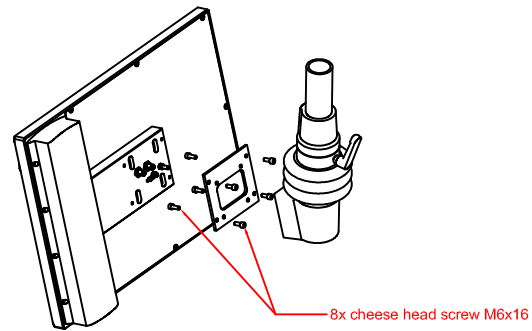

bottom view

front view

left view

rear view

CP7021-0000-E606
arm adapter for
Rolec - Tara - suspension adaption
146.025.019

main dimensions and
fixing points

dimensions in mm

149.025.014