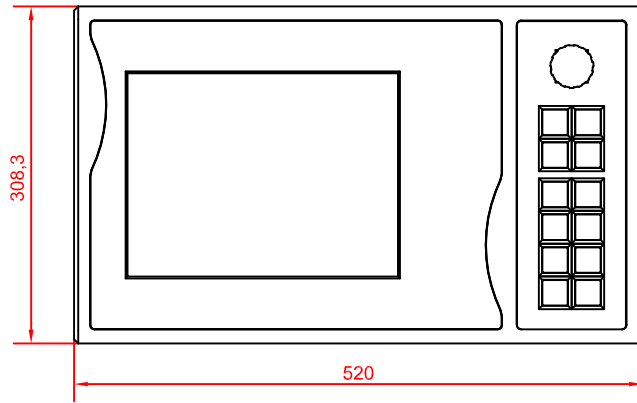

bottom view

front view

left view

rear view

CP7021-0000-E606
arm adapter for
Rolec - Tara - suspension adaption
146.025.019

main dimensions and
fixing points

dimensions in mm

149.025.014