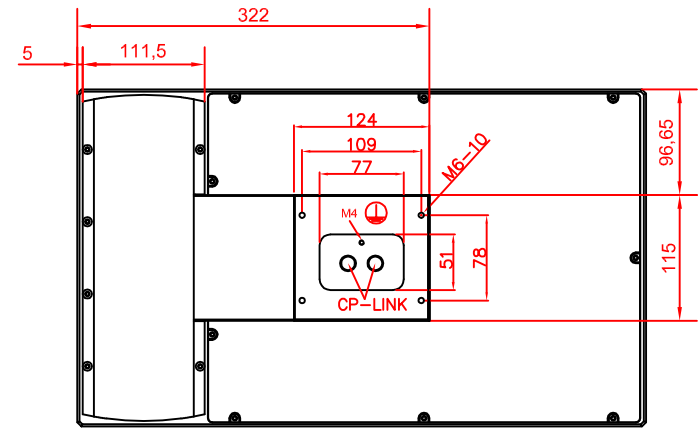

bottom view

front view

left view

rear view

CP7021-0000-E606
arm adapter for
Rolec - Tara - suspension adaption
146.025.019

main dimensions and
fixing points

dimensions in mm

149.025.014