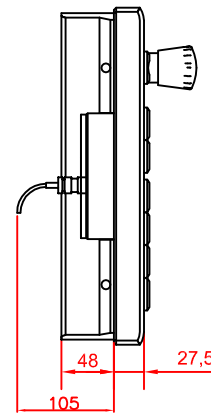

bottom view

front view

left view

rear view

CP7021-0000-E606
arm adapter for
Rolec - Tara - suspension adaption
146.025.019

main dimensions and
fixing points

dimensions in mm

149.025.014