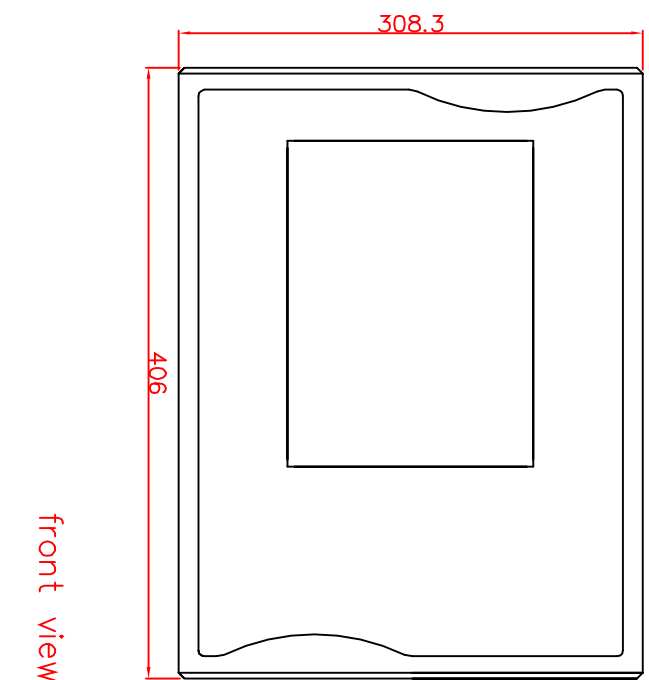

CP7020-0001-M122

Tilting adapter for
Rittal Tragsystem

1. Art.Nr. CP6527.000
2. Art.Nr. CP6529.000

main dimensions and
fixing points

rear view

right view

front view