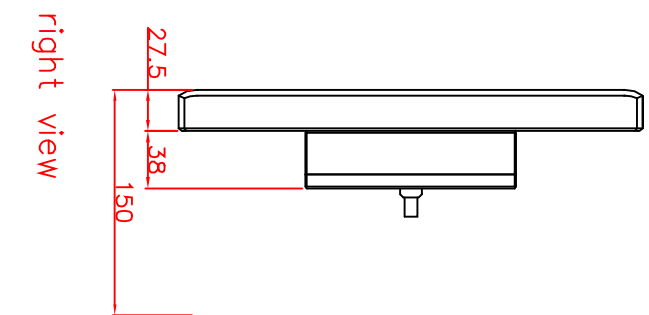

CP7020-0001-M122

Tilting adapter for
Rittal Tragsystem

1. Art.Nr. CP6527.000
2. Art.Nr. CP6529.000

main dimensions and
fixing points

rear view

right view

front view