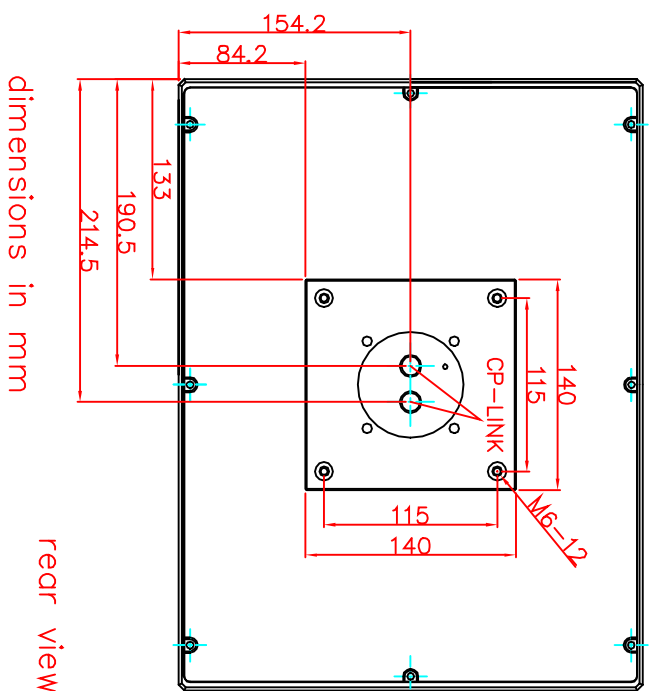

CP7020-0001-M122

Tilting adapter for
Rittal Tragsystem

1. Art.Nr. CP6527.000
2. Art.Nr. CP6529.000

main dimensions and
fixing points

rear view

right view

front view