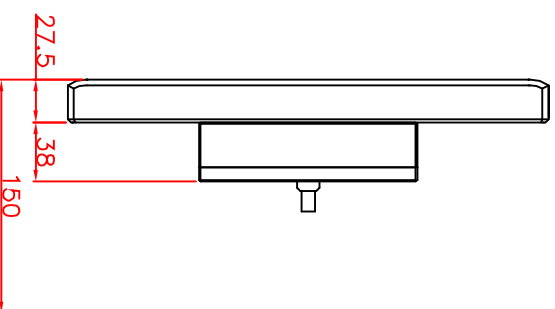

CP7010-0000-M122

Tilting adapter for
Rittal Tragsystem

1. Art.Nr. CP6527.000
2. Art.Nr. CP6529.000

main dimensions and
fixing points

dimensions in mm

rear view

right view

front view