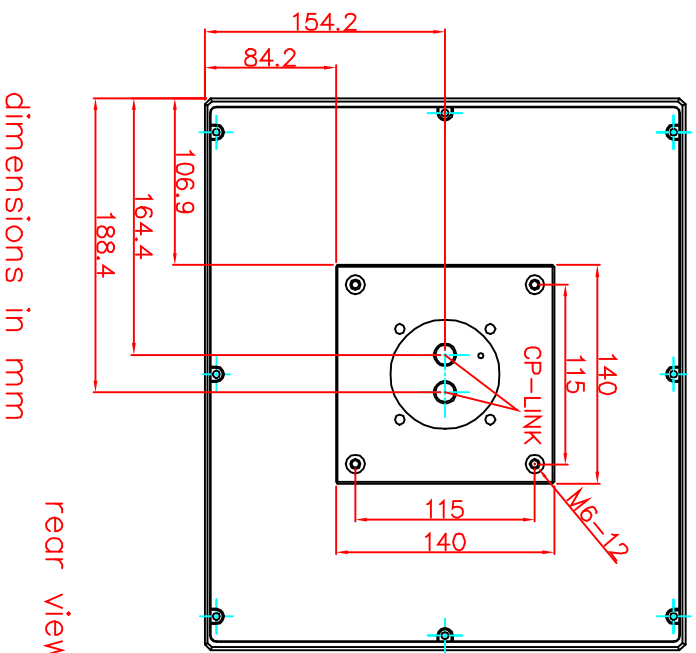

CP7010-0000-M122

Tilting adapter for
Rittal Tragsystem

1. Art.Nr. CP6527.000
2. Art.Nr. CP6529.000

main dimensions and
fixing points

dimensions in mm

rear view

right view

front view