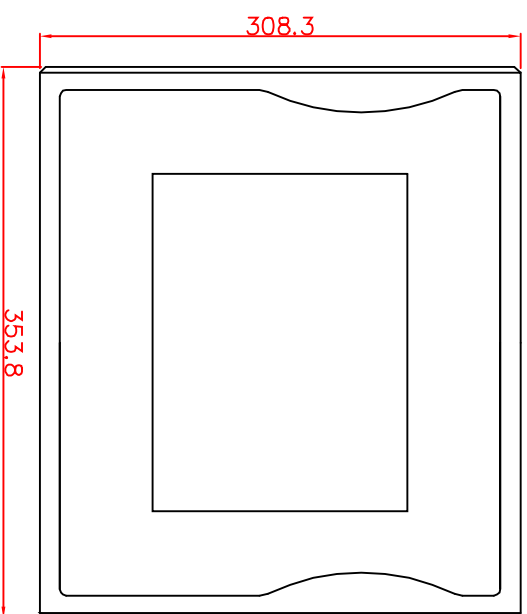

CP7010-0000-M122

Tilting adapter for
Rittal Tragsystem

1. Art.Nr. CP6527.000
2. Art.Nr. CP6529.000

main dimensions and
fixing points

dimensions in mm

rear view

right view

front view