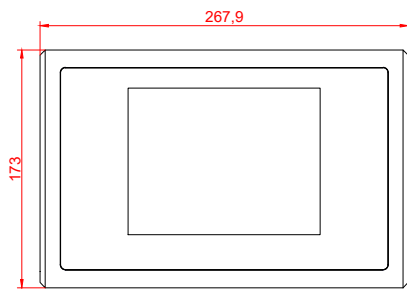

front view

side view

rear view

CP7009-0001
with
C9900-M135

connection-console
Rittal CP6206.490
Rittal CP6508.020

main dimensions and
fixing points

front view

side view

rear view