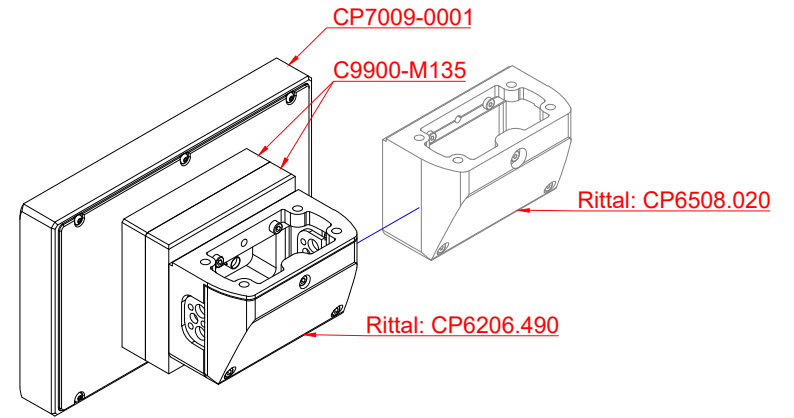

front view

side view

rear view

CP7009-0001
with
C9900-M135

connection-console
Rittal CP6206.490
Rittal CP6508.020

main dimensions and
fixing points

front view

side view

rear view