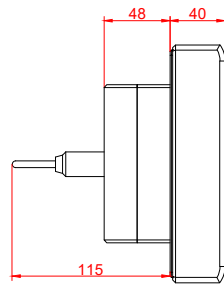

front view

side view

rear view

CP7009-0001
with
C9900-M135

connection-console
Rittal CP6206.490
Rittal CP6508.020

main dimensions and
fixing points

front view

side view

rear view