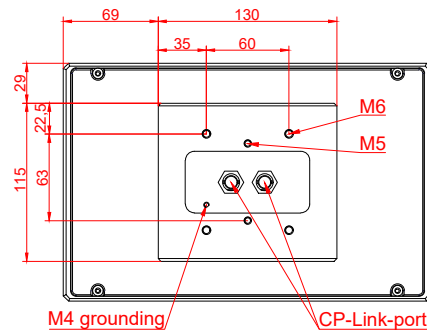

front view

side view

rear view

CP7009-0001
with
C9900-M135

connection-console
Rittal CP6206.490
Rittal CP6508.020

main dimensions and
fixing points

front view

side view

rear view