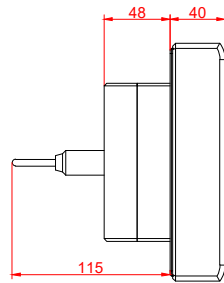

front view

side view

rear view

CP7009-0001
with
C9900-M135

connection-console
Rittal CP6206.490
Rittal CP6508.020

main dimensions and
fixing points

front view

side view

rear view