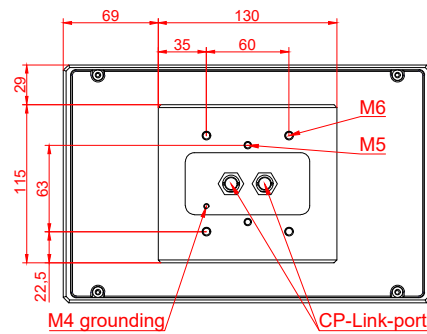

front view

side view

rear view

CP7009-0001
with
C9900-M135

connection-console
Rittal CP6206.490
Rittal CP6508.020

main dimensions and
fixing points

front view

side view

rear view